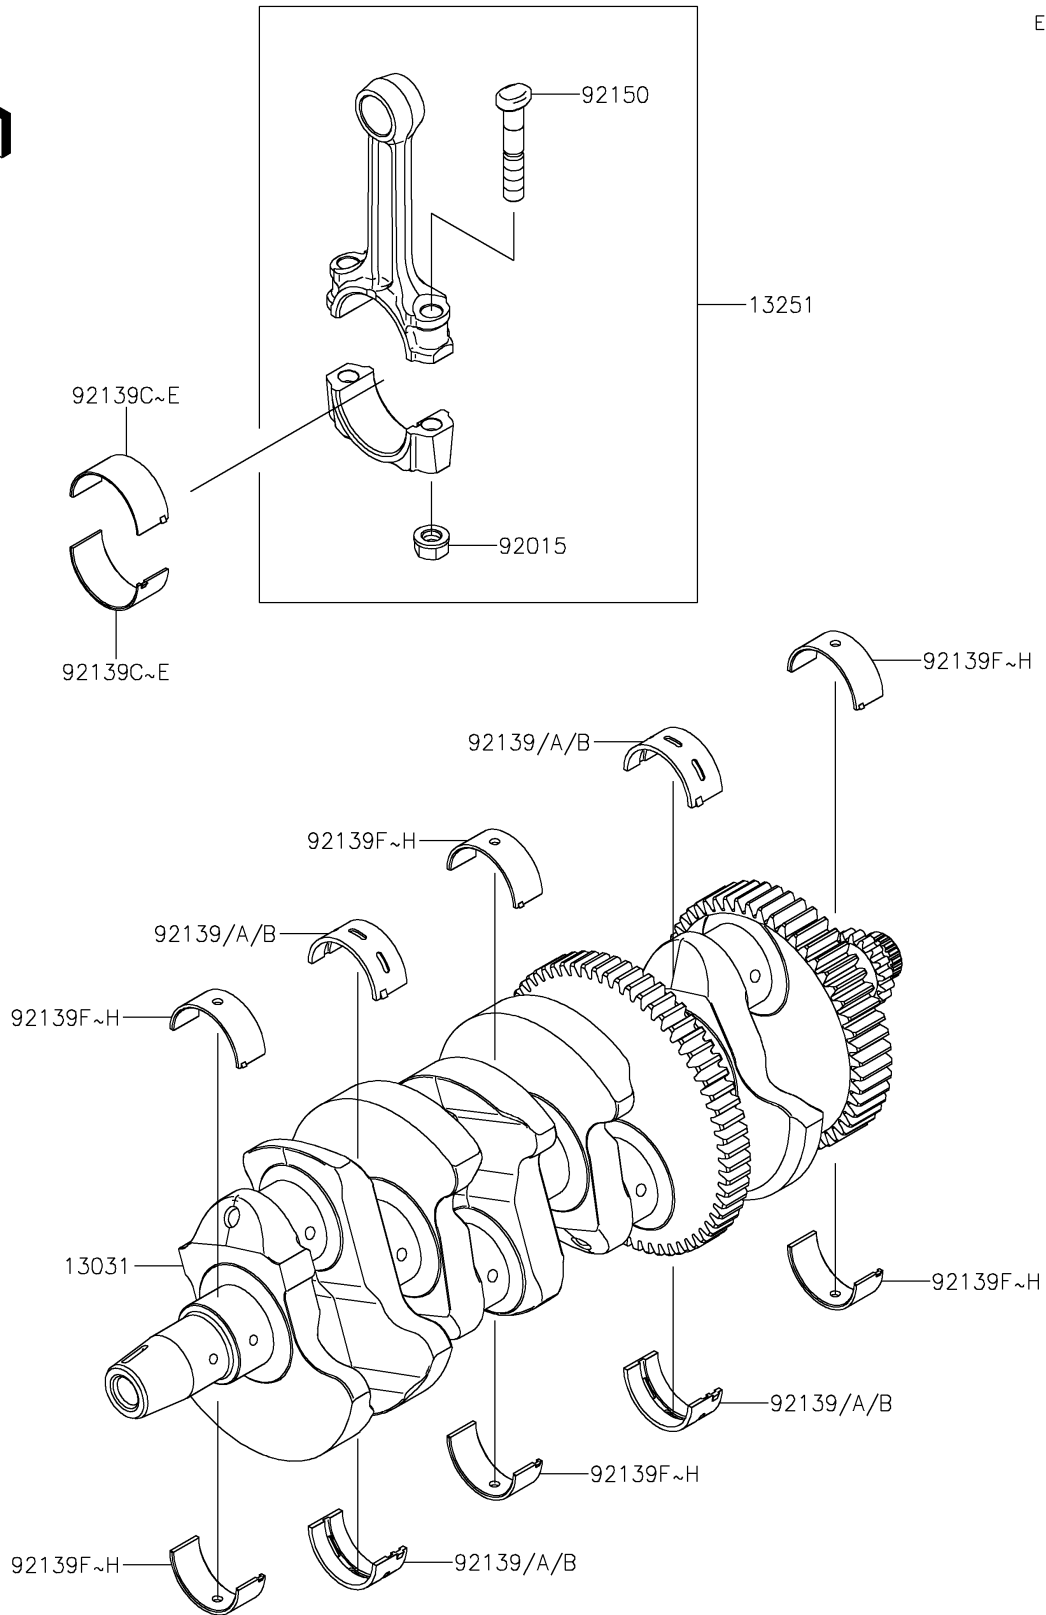

2019 Z900RS ABS PARTS DIAGRAM

Crankshaft

E1321

2019 Z900RS ABS PARTS LIST

Crankshaft

ITEM NAME	PART NUMBER	QUANTITY
CRANKSHAFT-COMP (Ref # 13031)	13031-0710	1
ROD-ASSY-CONNECTING,II (Ref # 13251)	13251-0726-II	4
NUT,FLANGED,8MM (Ref # 92015)	92015-1311	8
BUSHING,CRANK #2,BLUE (Ref # 92139)	92139-0032	AR
BUSHING,CRANK #2,BLACK (Ref # 92139A)	92139-0033	4
BUSHING,CRANK #2,BROWN (Ref # 92139B)	92139-0034	AR
BUSHING,CRANK PIN,BLUE (Ref # 92139C)	92139-0122	AR
BUSHING,CRANK PIN,BLACK (Ref # 92139D)	92139-0123	8
BUSHING,CRANK PIN,BROWN (Ref # 92139E)	92139-0124	AR
BUSHING,CRANK,#1,BLUE (Ref # 92139F)	92139-0217	AR
BUSHING,CRANK,#1,BLACK (Ref # 92139G)	92139-0218	6
BUSHING,CRANK,#1,BROWN (Ref # 92139H)	92139-0219	AR
BOLT,CONNECTING ROD,8MM (Ref # 92150)	92150-1216	8