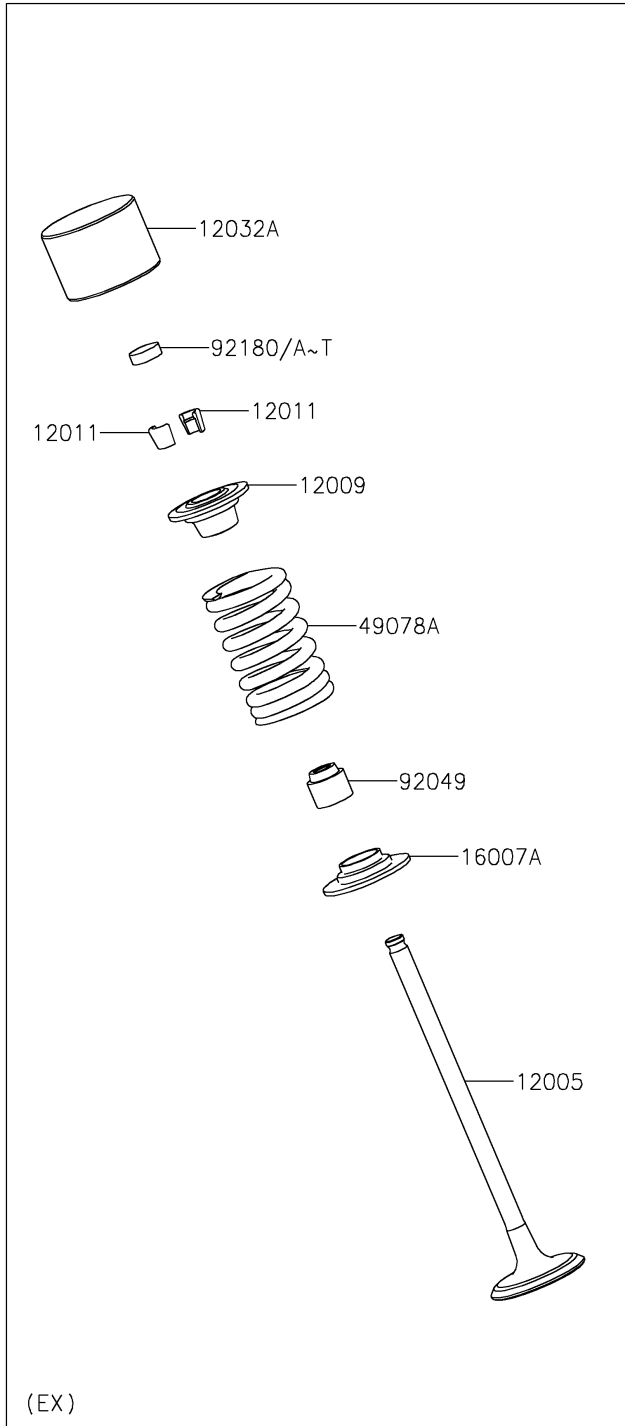

# 2020 Z900RS ABS PARTS DIAGRAM

Valve(s)

E1210

## 2020 Z900RS ABS PARTS LIST

Valve(s)

| ITEM NAME                  | PART NUMBER | QUANTITY |
|----------------------------|-------------|----------|
| SHIM,T=3.35 (Ref # 92180Q) | 92180-1048  | AR       |
| SHIM,T=3.40 (Ref # 92180R) | 92180-1050  | AR       |
| SHIM,T=3.45 (Ref # 92180S) | 92180-1052  | AR       |
| SHIM,T=3.50 (Ref # 92180T) | 92180-1054  | AR       |