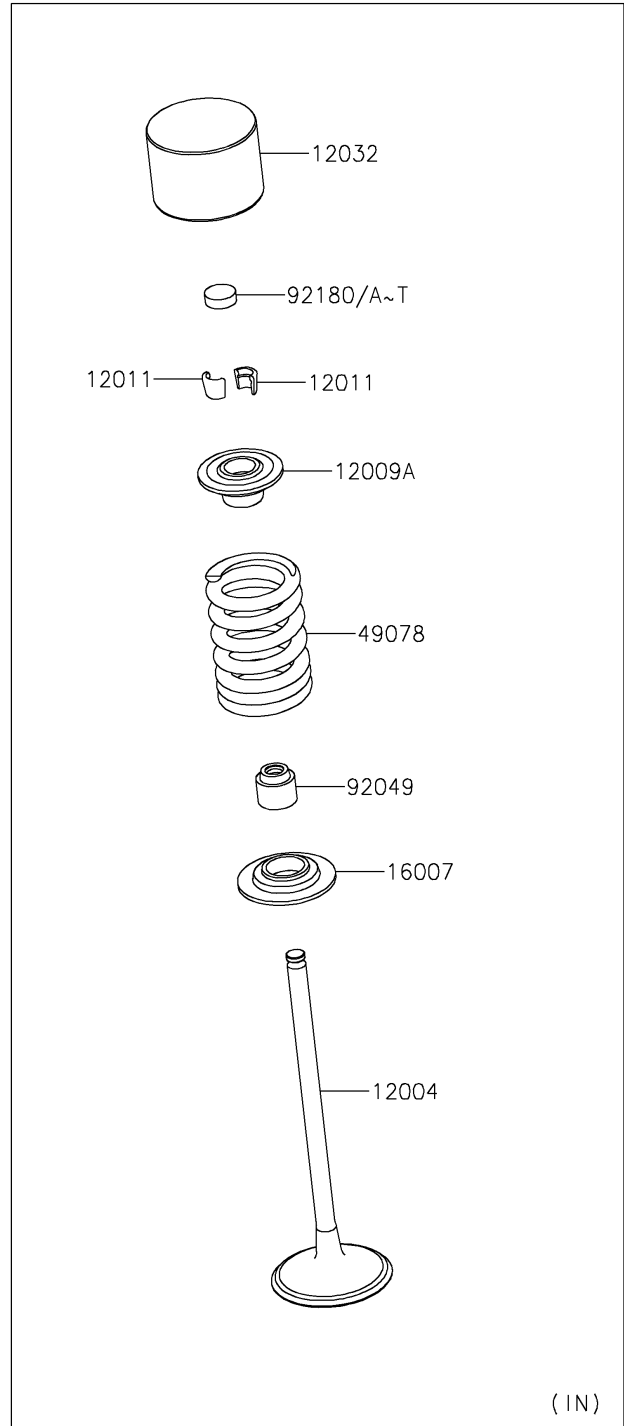

# 2020 Z900RS ABS PARTS DIAGRAM

Valve(s)

E1210

## 2020 Z900RS ABS PARTS LIST

Valve(s)

| ITEM NAME                  | PART NUMBER | QUANTITY |
|----------------------------|-------------|----------|
| SHIM,T=3.35 (Ref # 92180Q) | 92180-1048  | AR       |
| SHIM,T=3.40 (Ref # 92180R) | 92180-1050  | AR       |
| SHIM,T=3.45 (Ref # 92180S) | 92180-1052  | AR       |
| SHIM,T=3.50 (Ref # 92180T) | 92180-1054  | AR       |