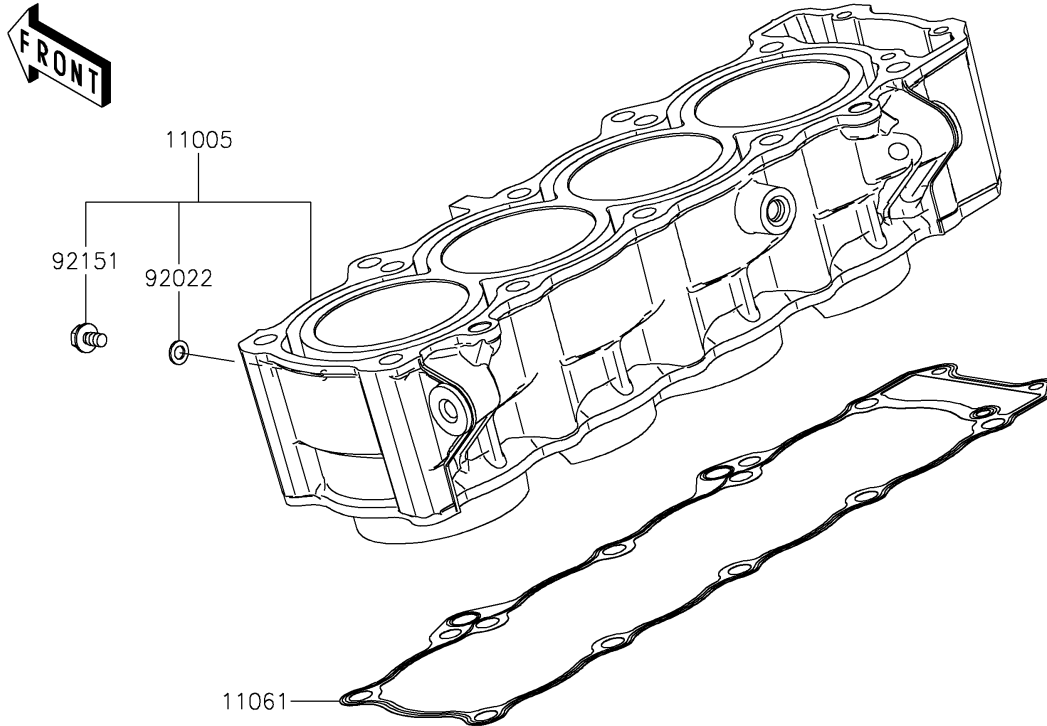

# 2019 Z900RS ABS PARTS DIAGRAM

Cylinder/Piston(s)

E1120

## 2019 Z900RS ABS PARTS LIST

Cylinder/Piston(s)

ITEM NAME	PART NUMBER	QUANTITY
CYLINDER-ENGINE (Ref # 11005)	11005-0686	1
GASKET,CYLINDER BASE (Ref # 11061)	11061-0402	1
PISTON-ENGINE (Ref # 13001)	13001-0788	4
PIN-PISTON (Ref # 13002)	13002-0004	4
RING-SET-PISTON (Ref # 13008)	13008-0571	4
WASHER,6.2X11X1 (Ref # 92022)	92022-304	1
RING-SNAP (Ref # 92033)	92033-1054	8
BOLT,6X10 (Ref # 92151)	92151-1344	1