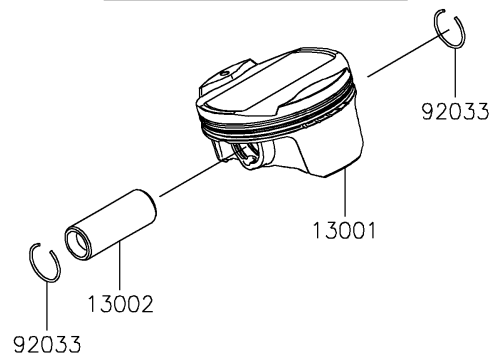

# 2019 Z900RS ABS PARTS DIAGRAM

Cylinder/Piston(s)

E1120

## 2019 Z900RS ABS PARTS LIST

Cylinder/Piston(s)

ITEM NAME	PART NUMBER	QUANTITY
CYLINDER-ENGINE (Ref # 11005)	11005-0686	1
GASKET,CYLINDER BASE (Ref # 11061)	11061-0402	1
PISTON-ENGINE (Ref # 13001)	13001-0788	4
PIN-PISTON (Ref # 13002)	13002-0004	4
RING-SET-PISTON (Ref # 13008)	13008-0571	4
WASHER,6.2X11X1 (Ref # 92022)	92022-304	1
RING-SNAP (Ref # 92033)	92033-1054	8
BOLT,6X10 (Ref # 92151)	92151-1344	1