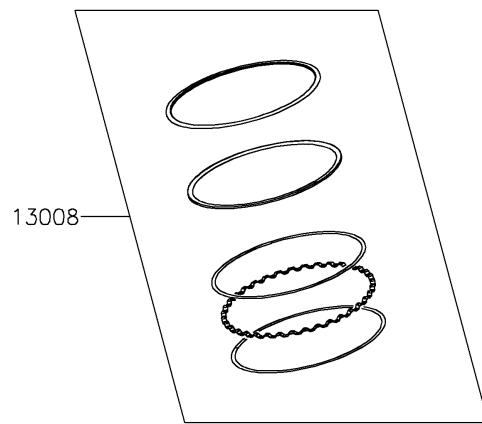

# 2019 Z900RS ABS PARTS DIAGRAM

Cylinder/Piston(s)

E1120

## 2019 Z900RS ABS PARTS LIST

Cylinder/Piston(s)

ITEM NAME	PART NUMBER	QUANTITY
CYLINDER-ENGINE (Ref # 11005)	11005-0686	1
GASKET,CYLINDER BASE (Ref # 11061)	11061-0402	1
PISTON-ENGINE (Ref # 13001)	13001-0788	4
PIN-PISTON (Ref # 13002)	13002-0004	4
RING-SET-PISTON (Ref # 13008)	13008-0571	4
WASHER,6.2X11X1 (Ref # 92022)	92022-304	1
RING-SNAP (Ref # 92033)	92033-1054	8
BOLT,6X10 (Ref # 92151)	92151-1344	1