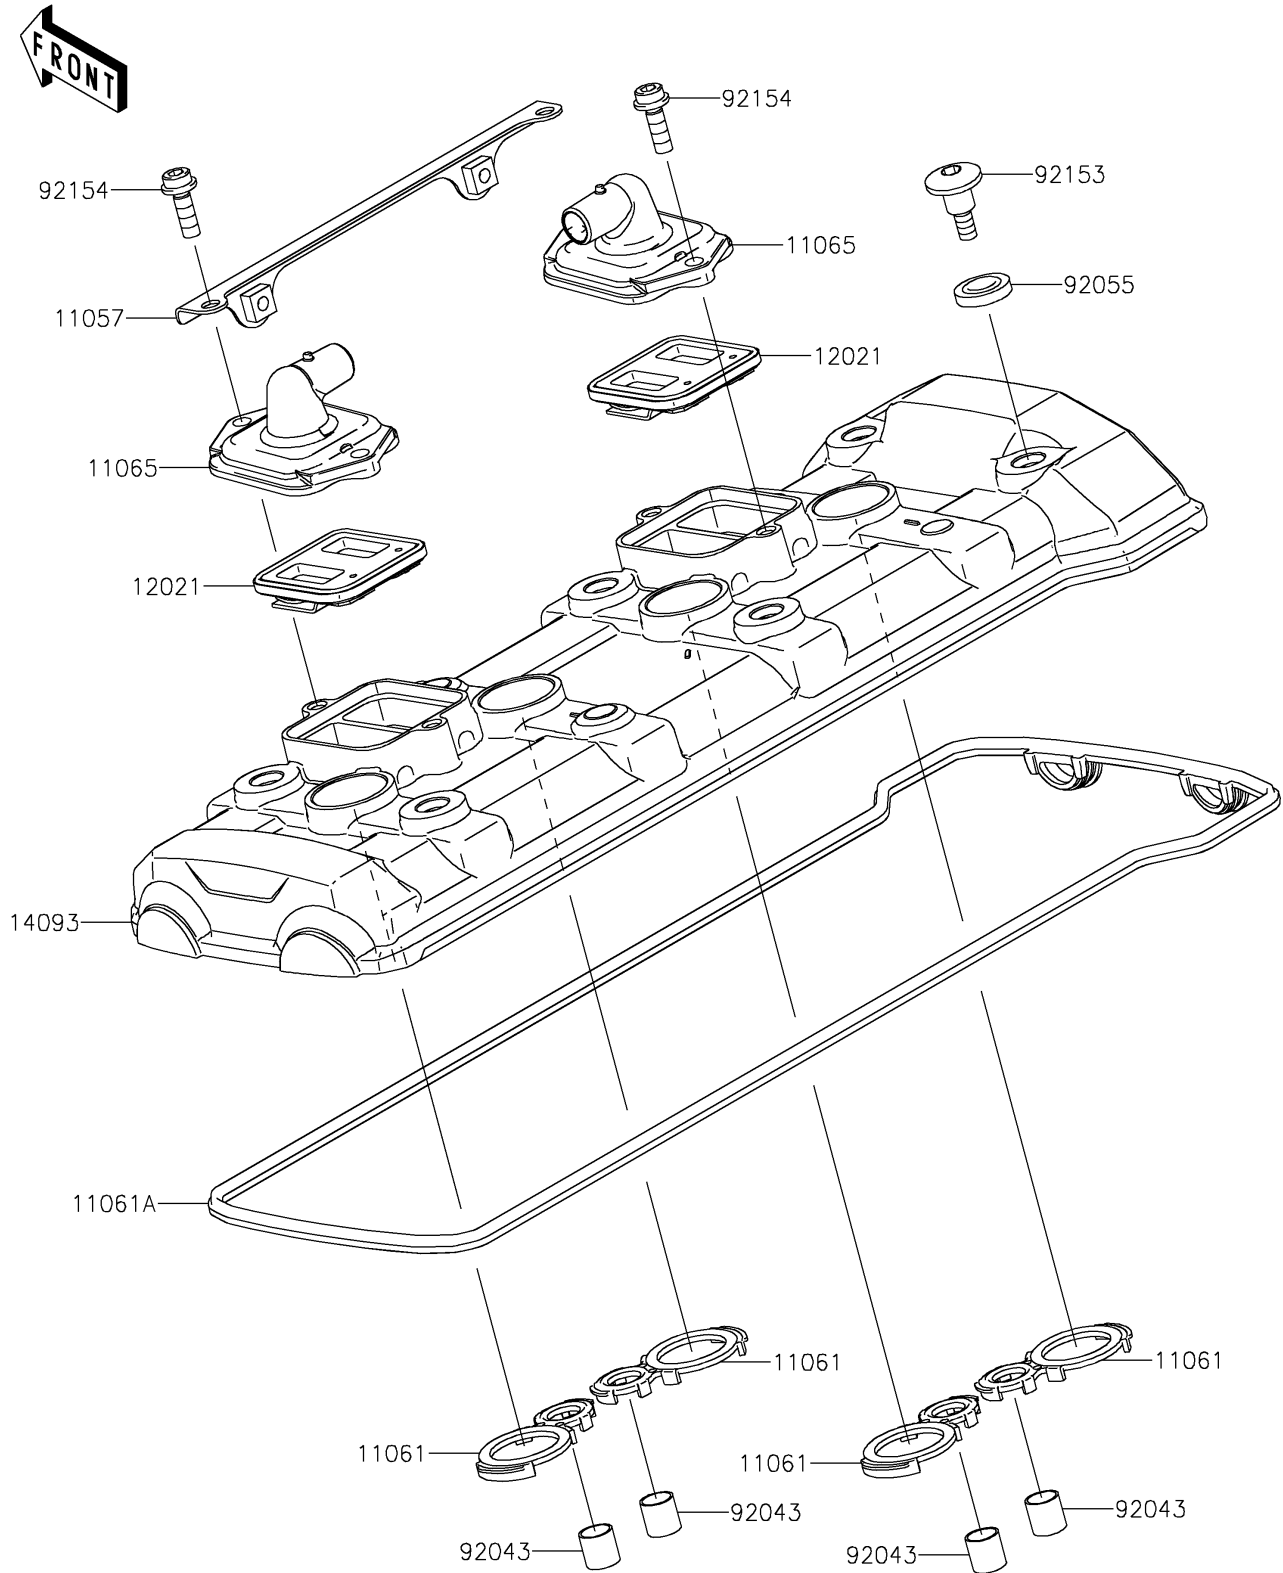

# 2019 Z900RS ABS PARTS DIAGRAM

Cylinder Head Cover

E1112

## 2019 Z900RS ABS PARTS LIST

### Cylinder Head Cover

ITEM NAME	PART NUMBER	QUANTITY
BRACKET,HEAT COVER (Ref # 11057)	11057-0299	1
GASKET,SPARK PLUG (Ref # 11061)	11061-1213	4
GASKET,HEAD (Ref # 11061A)	11061-1214	1
CAP,HEAD COVER (Ref # 11065)	11065-0993	2
VALVE-ASSY-REED (Ref # 12021)	12021-0016	2
COVER,HEAD (Ref # 14093)	14093-0626	1
PIN,10.1X12X14 (Ref # 92043)	92043-4009	4
RING-O (Ref # 92055)	92055-0785	6
BOLT,SOCKET,6X22.5 (Ref # 92153)	92153-1779	6
BOLT,SOCKET,6X18 (Ref # 92154)	92154-0351	4