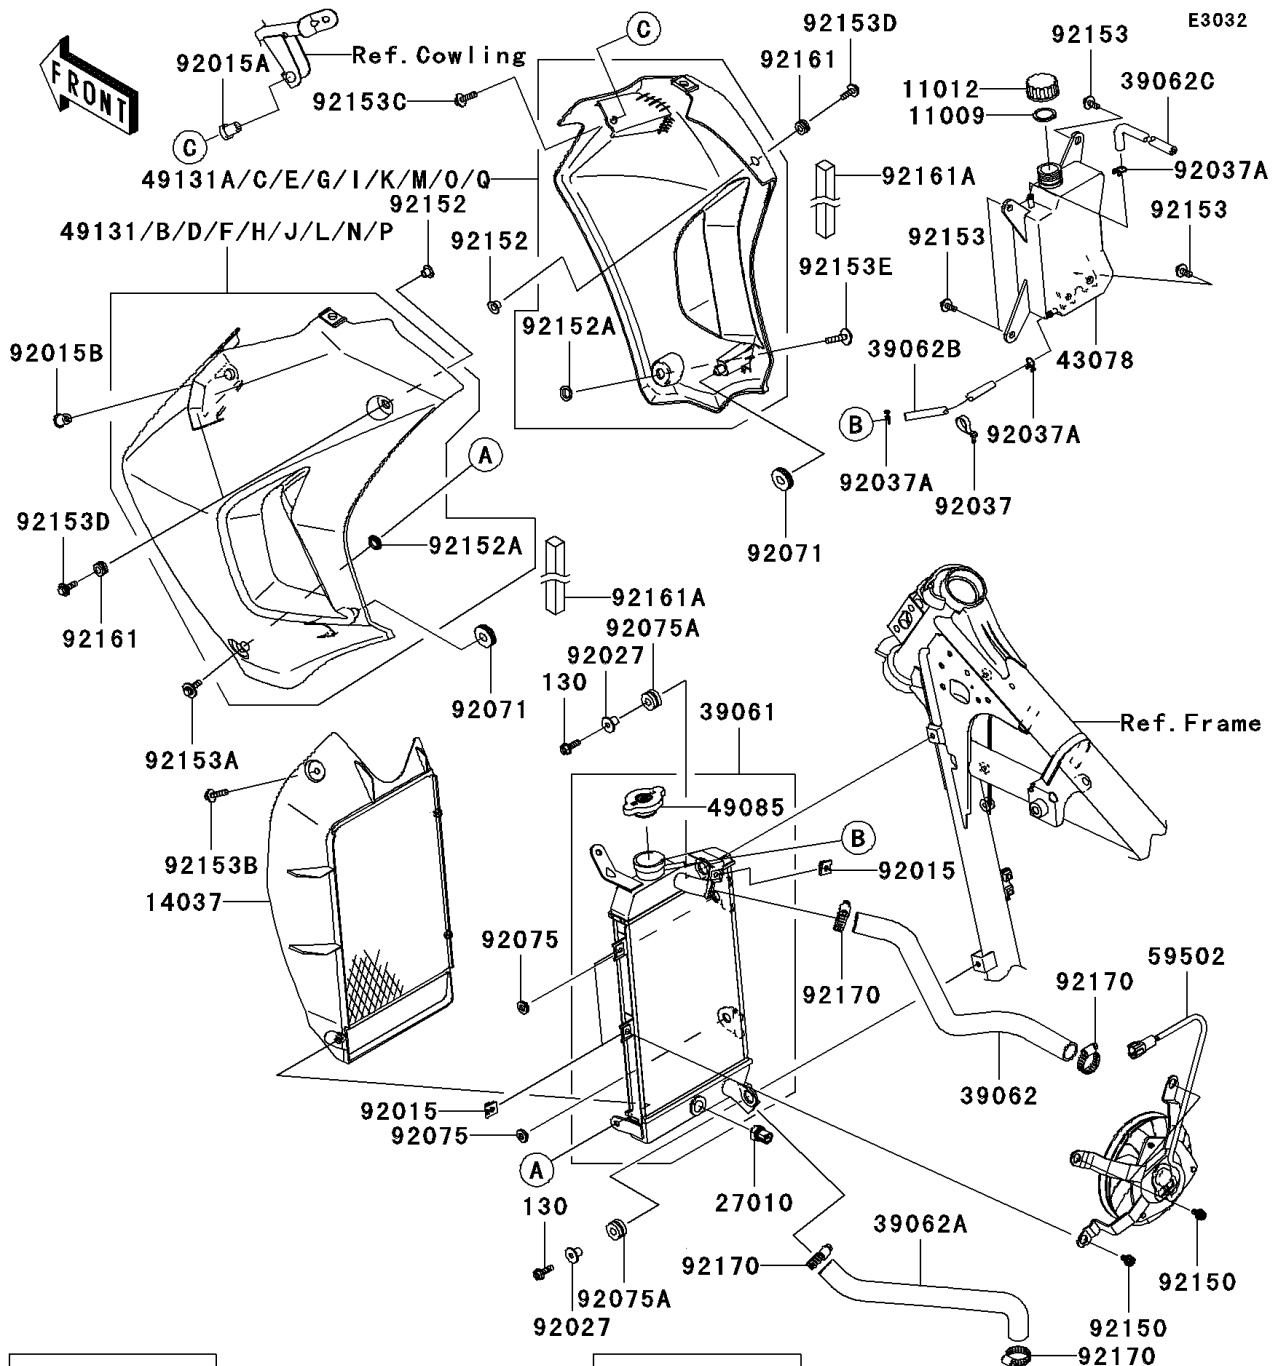

# 2009 KLR™ 650 PARTS DIAGRAM

Radiator

(49131/A)	Silver
(49131B/C)	Ebony-Red
(49131D/E)	Ebony-Blue

WD

(49131F~Q)

WD

('09)	(49131F/G)	Ebony-Ebony
	(49131H/I)	Ebony-Red
	(49131J/K)	Ebony-Blue
('10)	(49131L/M)	Ebony-Red
	(49131N/O)	Ebony-Ebony
	(49131P/Q)	Ebony-Blue

## 2009 KLR™ 650 PARTS LIST

### Radiator

ITEM NAME	PART NUMBER	QUANTITY
GASKET,RESERVOIR TANK CAP (Ref # 11009)	11009-1145	1
CAP (Ref # 11012)	11012-1084	1
SCREEN (Ref # 14037)	14037-0056	1
SWITCH (Ref # 27010)	27010-1443	1
RADIATOR-ASSY (Ref # 39061)	39061-0098	1
HOSE-COOLING,HEAD-RAD. (Ref # 39062)	39062-0148	1
HOSE-COOLING,W/P-RAD. (Ref # 39062A)	39062-0149	1
HOSE-COOLING,L=447 (Ref # 39062B)	39062-1195	1
HOSE-COOLING,RESERVOIR (Ref # 39062C)	39062-1220	1
RESERVOIR (Ref # 43078)	43078-1083	1
CAP-ASSY-PRESSURE,P1.1 (Ref # 49085)	49085-1070	1
SHROUD-ENGINE,LH,EBONY (Ref # 49131F)	49131-5152-H8	1
SHROUD-ENGINE,RH,EBONY (Ref # 49131G)	49131-5153-H8	1
SHROUD-ENGINE,LH,EBONY (Ref # 49131H)	49131-5154-H8	1
SHROUD-ENGINE,RH,EBONY (Ref # 49131I)	49131-5155-H8	1
SHROUD-ENGINE,LH,EBONY (Ref # 49131J)	49131-5156-H8	1
SHROUD-ENGINE,RH,EBONY (Ref # 49131K)	49131-5157-H8	1
FAN-ASSY (Ref # 59502)	59502-0024	1
NUT (Ref # 92015)	92015-1487	3
NUT,RUBBER,6MM (Ref # 92015A)	92015-1692	1
NUT (Ref # 92015B)	92015-1700	1
COLLAR (Ref # 92027)	92027-1183	2
CLAMP,SPEED,L=58 (Ref # 92037)	92037-1163	1
CLAMP,TUBE (Ref # 92037A)	92037-147	3
GROMMET (Ref # 92071)	92071-1043	2
DAMPER,8MM (Ref # 92075)	92075-1138	2
DAMPER (Ref # 92075A)	92075-209	2
BOLT,6X12 (Ref # 92150)	92150-1186	3
BOLT-FLANGED,6X20 (Ref # 130)	130BA0620	2