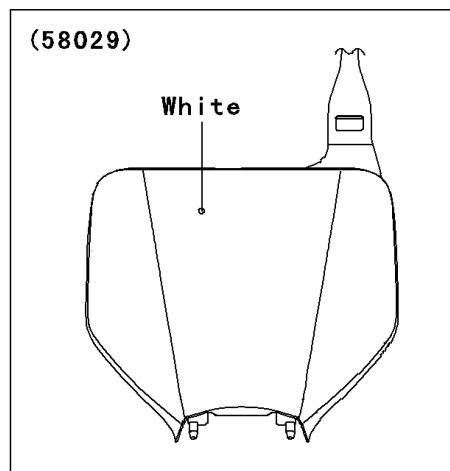

2007 KX250F PARTS DIAGRAM

Accessory

F2910

WOD

2007 KX250F PARTS LIST

Accessory

ITEM NAME	PART NUMBER	QUANTITY
PLATE-NUMBER,S.WHITE (Ref # 58029)	58029-0003-266	1
BOLT,6X12 (Ref # 92153)	92153-0503	1