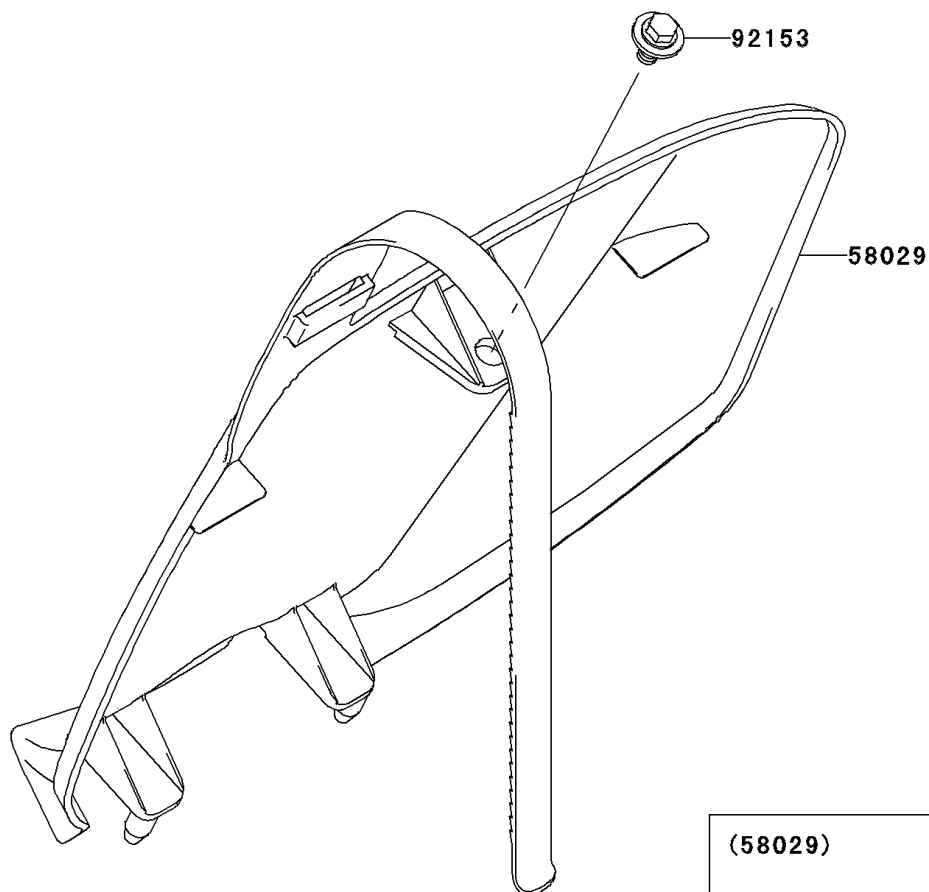

2007 KX250F PARTS DIAGRAM

Accessory

F2910

WOD

2007 KX250F PARTS LIST

Accessory

ITEM NAME	PART NUMBER	QUANTITY
PLATE-NUMBER,S.WHITE (Ref # 58029)	58029-0003-266	1
BOLT,6X12 (Ref # 92153)	92153-0503	1