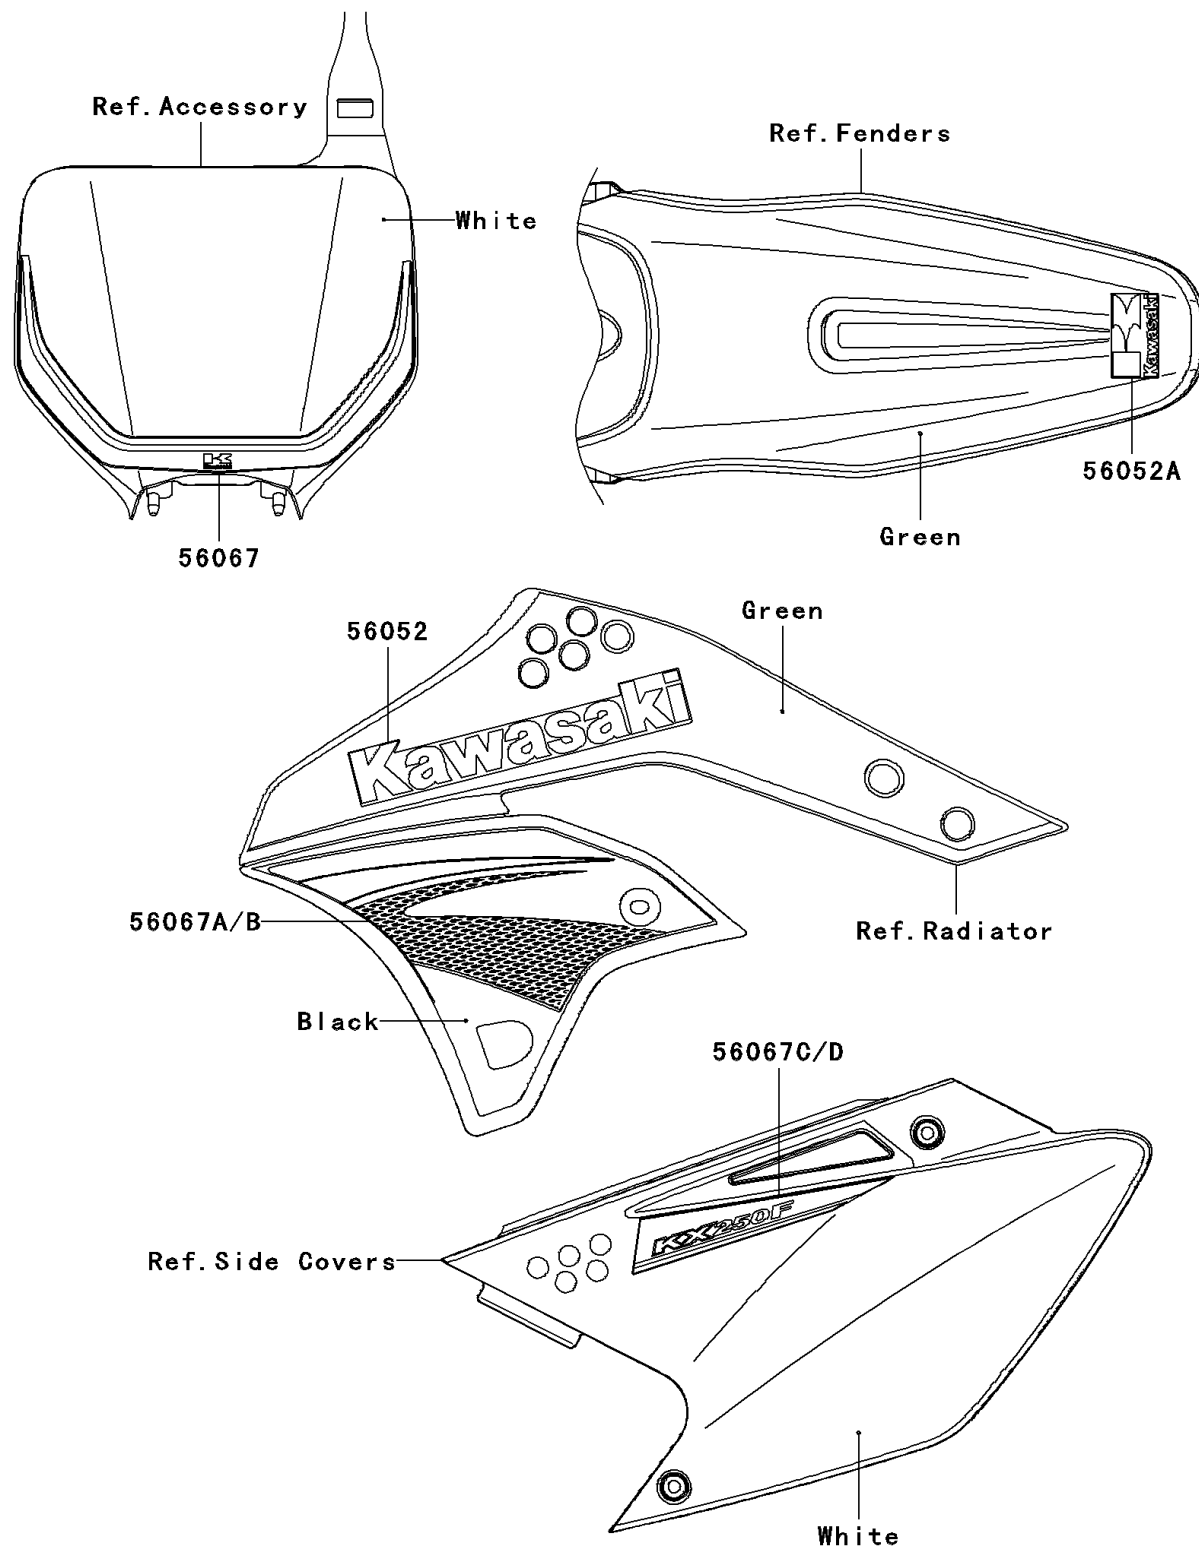

## 2007 KX250F PARTS DIAGRAM

Decals

F2861

## 2007 KX250F PARTS LIST

Decals

ITEM NAME	PART NUMBER	QUANTITY
MARK,SHROUD,KAWASAKI (Ref # 56052)	56052-0886	1
MARK,RR FENDER,KAWASAKI (Ref # 56052A)	56052-0887	1
PATTERN,NUMBER PLATE (Ref # 56067)	56067-0970	1
PATTERN,SHROUD,LH (Ref # 56067A)	56067-0975	1
PATTERN,SHROUD,RH (Ref # 56067B)	56067-0976	1
PATTERN,SIDE COVER,LH (Ref # 56067C)	56067-0977	1
PATTERN,SIDE COVER,RH (Ref # 56067D)	56067-0978	1