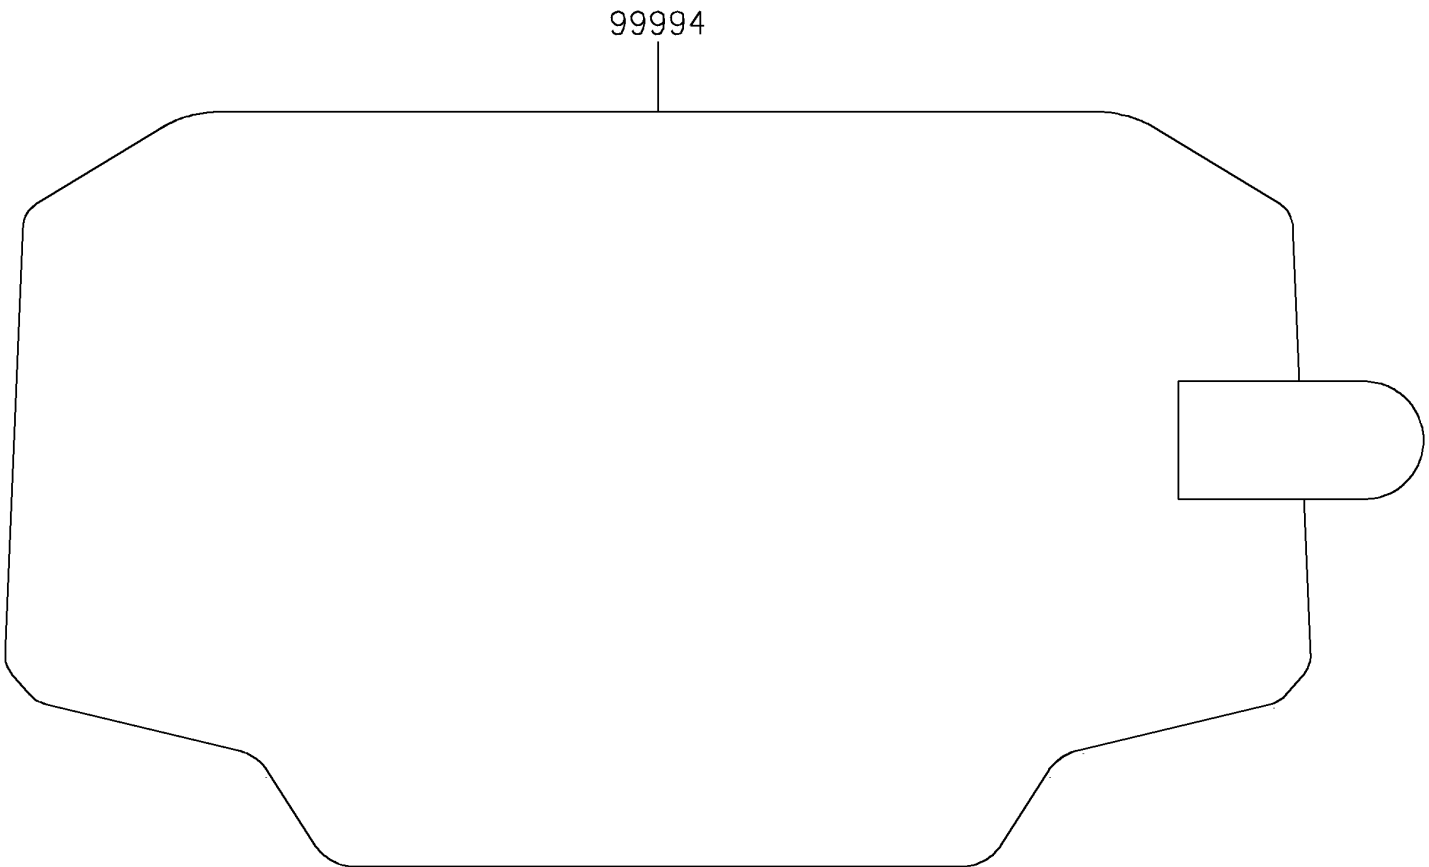

2021 Ninja® ZX™ -10R ABS KRT Edition PARTS DIAGRAM

Accessory(Scratch Resistant Film)

F2910D

2021 Ninja® ZX™ -10R ABS KRT Edition PARTS LIST

Accessory(Scratch Resistant Film)

ITEM NAME	PART NUMBER	QUANTITY
SCRATCH RESISTANT FILM (Ref # 99994)	99994-1472	1