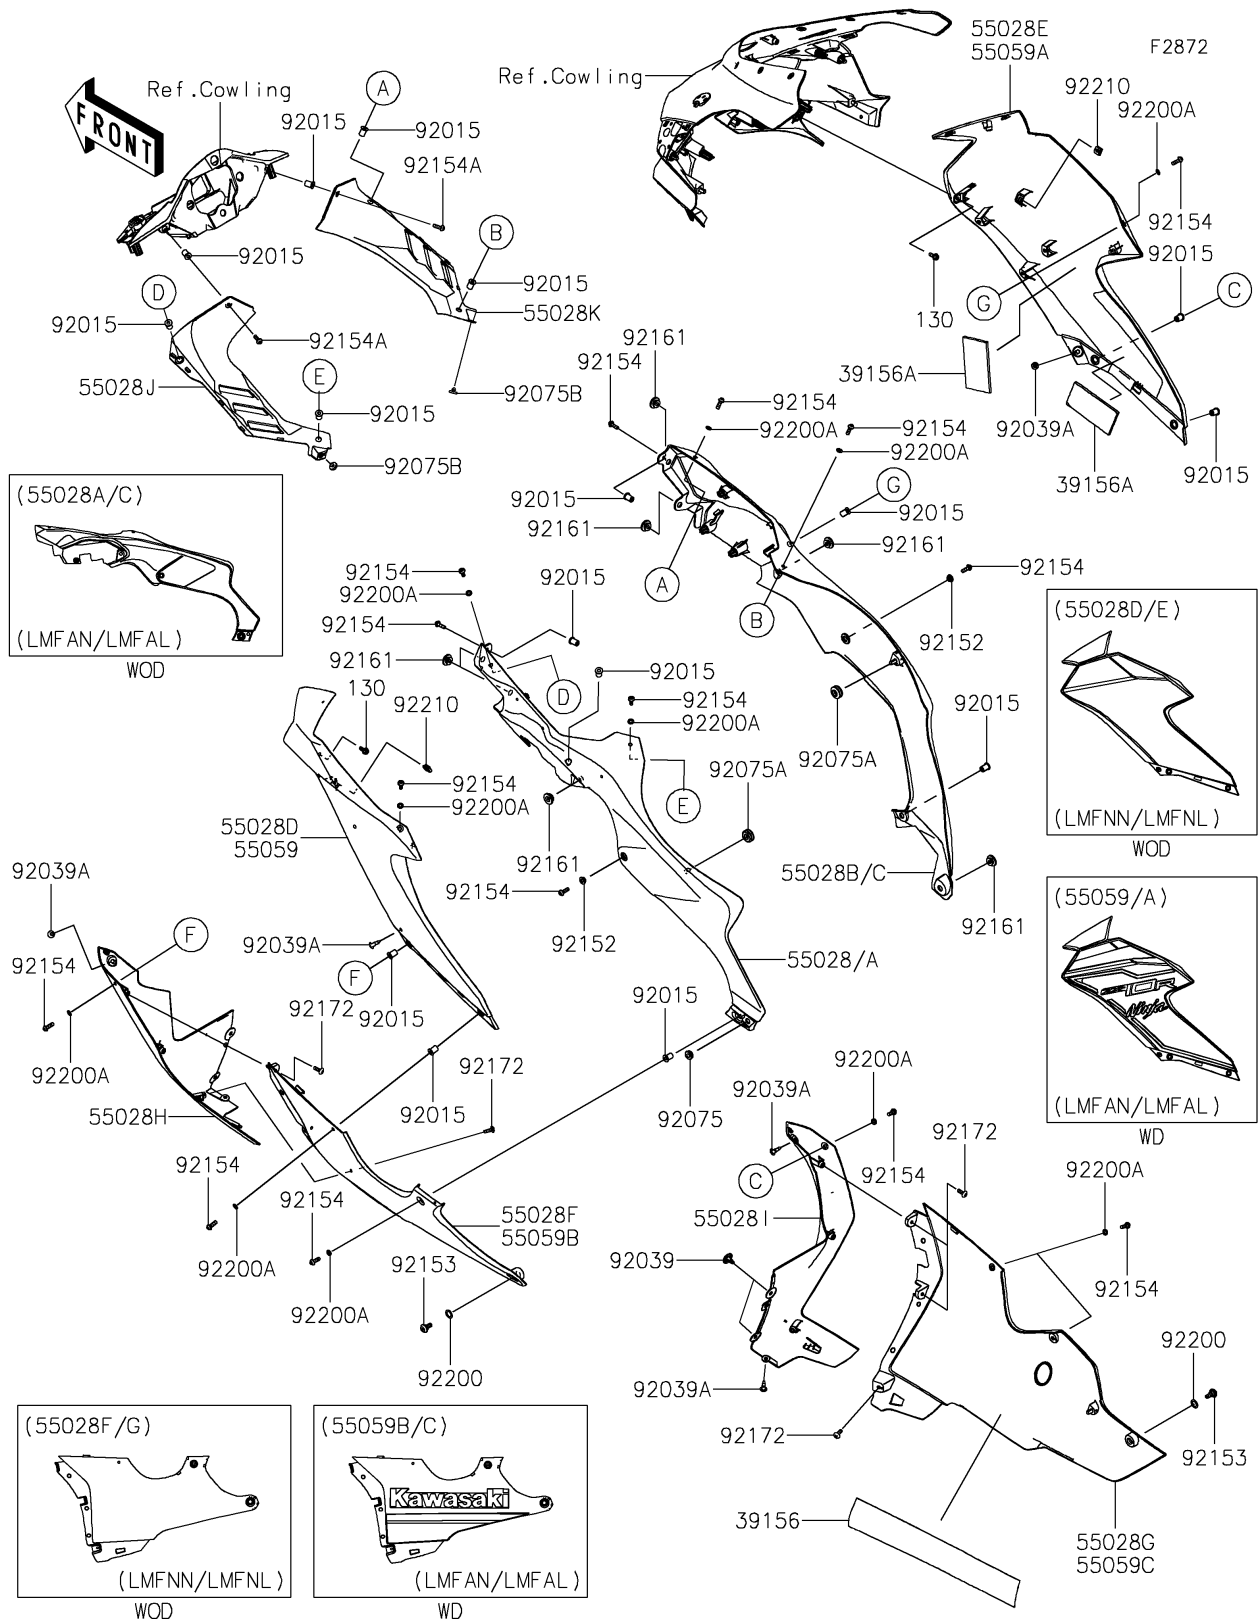

# 2021 Ninja® ZX™-10R ABS KRT Edition PARTS DIAGRAM

## Cowling Lower

### Cowling Lowers

ITEM NAME	PART NUMBER	QUANTITY
PAD,49X400X0.3 (Ref # 39156)	39156-0753	1
PAD,100X50X5 (Ref # 39156A)	39156-2543	2
COWLING,SIDE,LH,M.S.BLACK (Ref # 55028)	55028-0759-660	1
COWLING,SIDE,LH,EBONY (Ref # 55028A)	55028-0759-H8	1
COWLING,SIDE,RH,M.S.BLACK (Ref # 55028B)	55028-0760-660	1
COWLING,SIDE,RH,EBONY (Ref # 55028C)	55028-0760-H8	1
COWLING,WINGLET,LH,M.S.BLACK (Ref # 55028D)	55028-0761-660	1
COWLING,WINGLET,RH,M.S.BLACK (Ref # 55028E)	55028-0762-660	1
COWLING,LWR,LH,M.M.C.GRAY (Ref # 55028F)	55028-0763-51B	1
COWLING,LWR,RH,M.M.C.GRAY (Ref # 55028G)	55028-0764-51B	1
COWLING,FR,LWR,LH (Ref # 55028H)	55028-0765	1
COWLING,FR,LWR,RH (Ref # 55028I)	55028-0766	1
COWLING,INNER,LH (Ref # 55028J)	55028-0767	1
COWLING,INNER,RH (Ref # 55028K)	55028-0768	1
COWLING,WINGLET,LH,EBONY (Ref # 55059)	55059-5406-H8	1
COWLING,WINGLET,RH,EBONY (Ref # 55059A)	55059-5407-H8	1
COWLING,LWR,LH,P.B.WHITE (Ref # 55059B)	55059-5408-54X	1
COWLING,LWR,RH,P.B.WHITE (Ref # 55059C)	55059-5409-54X	1
NUT,WELL,5MM (Ref # 92015)	92015-1757	16
RIVET,HOLE 8MM (Ref # 92039)	92039-0014	2
RIVET (Ref # 92039A)	92039-0068	5
DAMPER,6X16X7 (Ref # 92075)	92075-1011	1
DAMPER (Ref # 92075A)	92075-1067	2
DAMPER,BOOST SENSOR (Ref # 92075B)	92075-2113	2
COLLAR (Ref # 92152)	92152-2740	2
BOLT,SOCKET,6MM (Ref # 92153)	92153-0489	2
BOLT,SOCKET,5X16 (Ref # 92154)	92154-0209	16
BOLT,SOCKET,5X16 (Ref # 92154A)	92154-1701	2
DAMPER,6X20X7.5 (Ref # 92161)	92161-1937	7

### Cowling Lowers

ITEM NAME	PART NUMBER	QUANTITY
SCREW,TAPPING,5X16 (Ref # 92172)	92172-0175	6
WASHER,10.4X15.9X0.5 (Ref # 92200)	92200-0157	2
WASHER,5.2X10X1.0 (Ref # 92200A)	92200-1820	12
NUT (Ref # 92210)	92210-0571	2
BOLT-FLANGED,5X12 (Ref # 130)	130BA0512	2