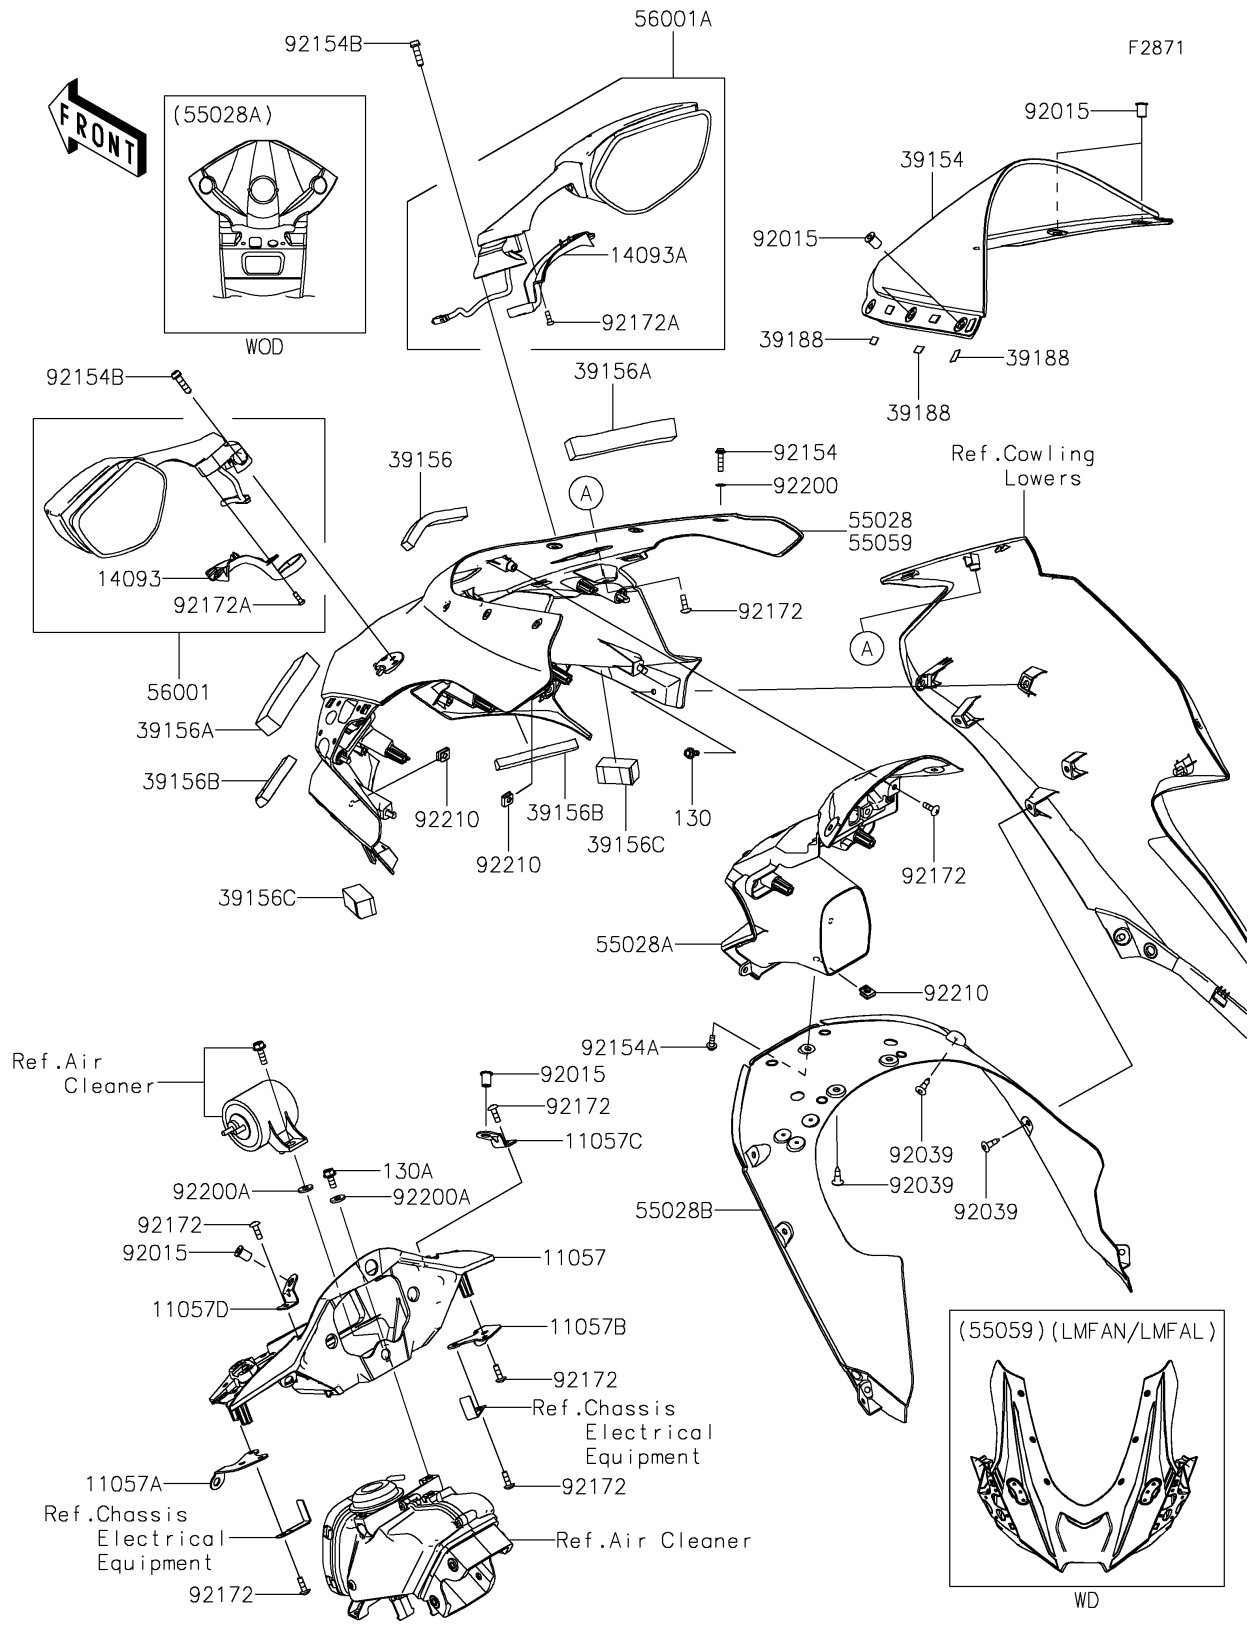

2021 Ninja® ZX™ -10R ABS KRT Edition PARTS DIAGRAM

Cowling