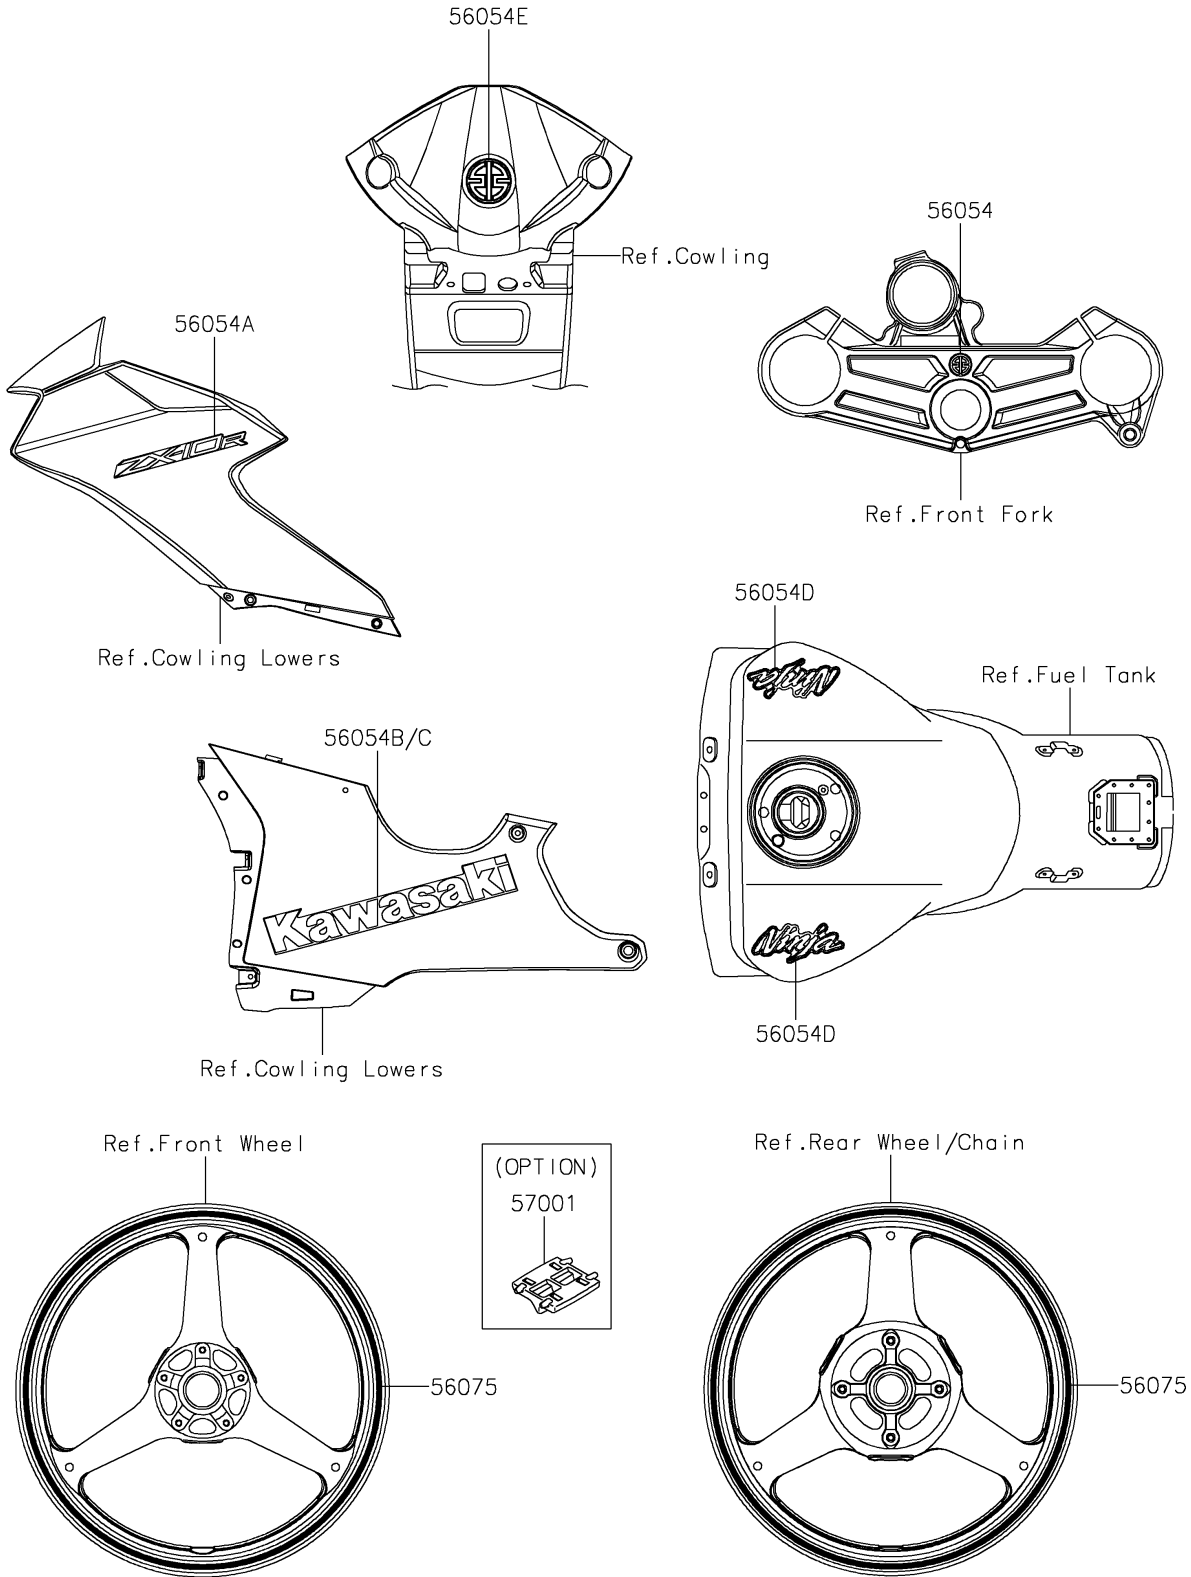

2021 NINJA® ZX™ -10R KRT EDITION PARTS DIAGRAM

Decals(Black)(LMFNN/LMFNL)

F2861

2021 NINJA® ZX™ -10R KRT EDITION PARTS LIST

Decals(Black)(LMFNN/LMFNL)

ITEM NAME	PART NUMBER	QUANTITY
MARK,UPP HOLDER,RIVER (Ref # 56054)	56054-1628	1
MARK,SIDE COWL.,ZX-10R (Ref # 56054A)	56054-2866	2
MARK,LWR COWL.,LH,KAWASAKI (Ref # 56054B)	56054-2867	1
MARK,LWR COWL.,RH,KAWASAKI (Ref # 56054C)	56054-2868	1
MARK,FUEL TANK,NINJA (Ref # 56054D)	56054-2874	2
MARK,UPP COWL.,RIVER (Ref # 56054E)	56054-2900	1
PATTERN,WHEEL,GREEN,6X1079 (Ref # 56075)	56075-1575	4
RIM STRIPE APPLICATOR (Ref # 57001)	57001-1752	AR