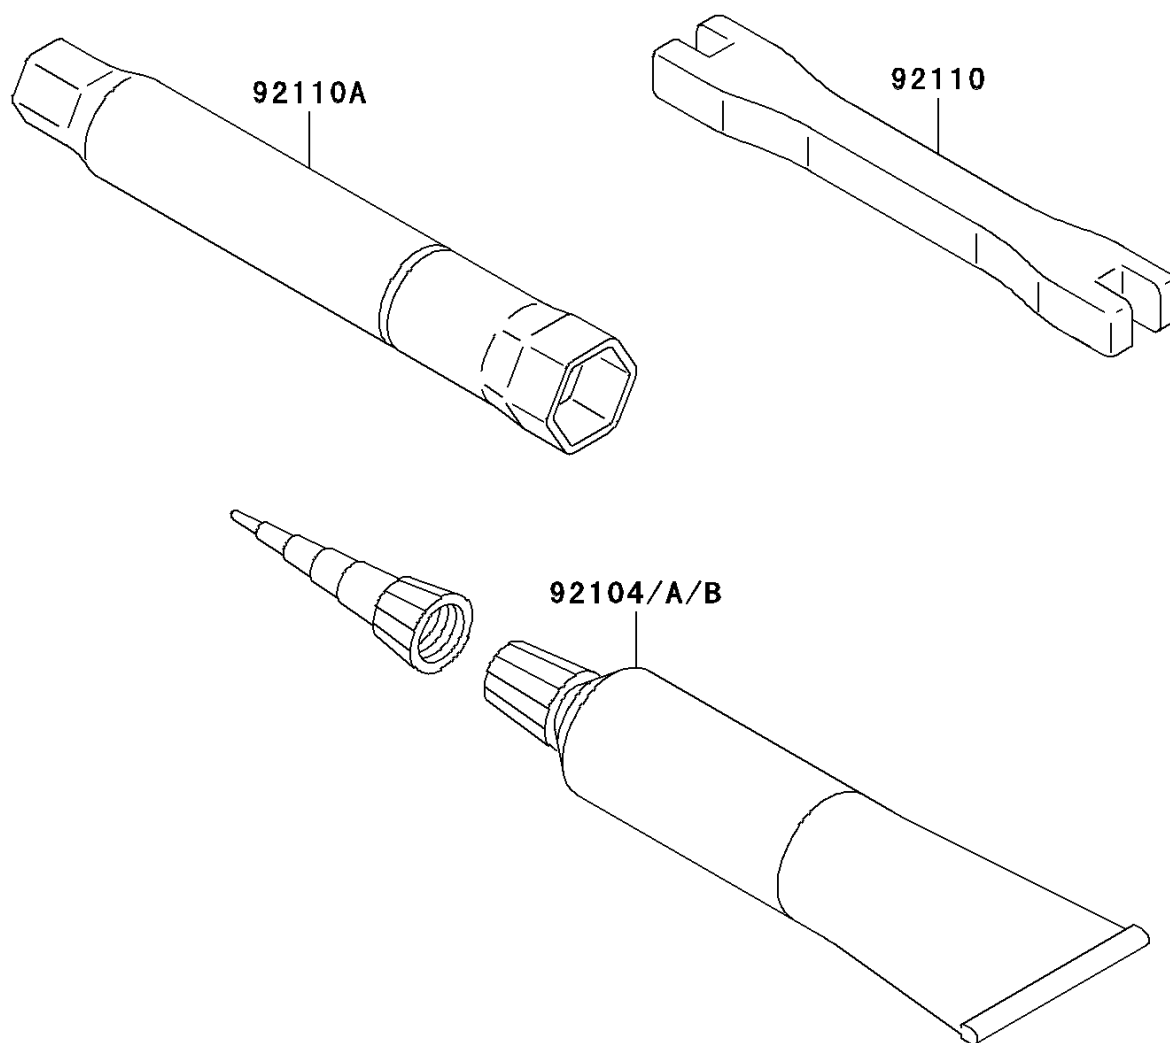

2007 KX250F PARTS DIAGRAM

Owner's Tools

F2810

2007 KX250F PARTS LIST

Owner's Tools

ITEM NAME	PART NUMBER	QUANTITY
GASKET-LIQUID,TB1211F (Ref # 92104)	92104-0004	1
GASKET-LIQUID,TB1216,GRAY (Ref # 92104A)	92104-1063	1
GASKET-LIQUID,BLACK TB1216B (Ref # 92104B)	92104-1064	1
TOOL-WRENCH,NIPPLE,6X8 (Ref # 92110)	92110-0004	1
TOOL-WRENCH,BOX,16MM (Ref # 92110A)	92110-0005	1