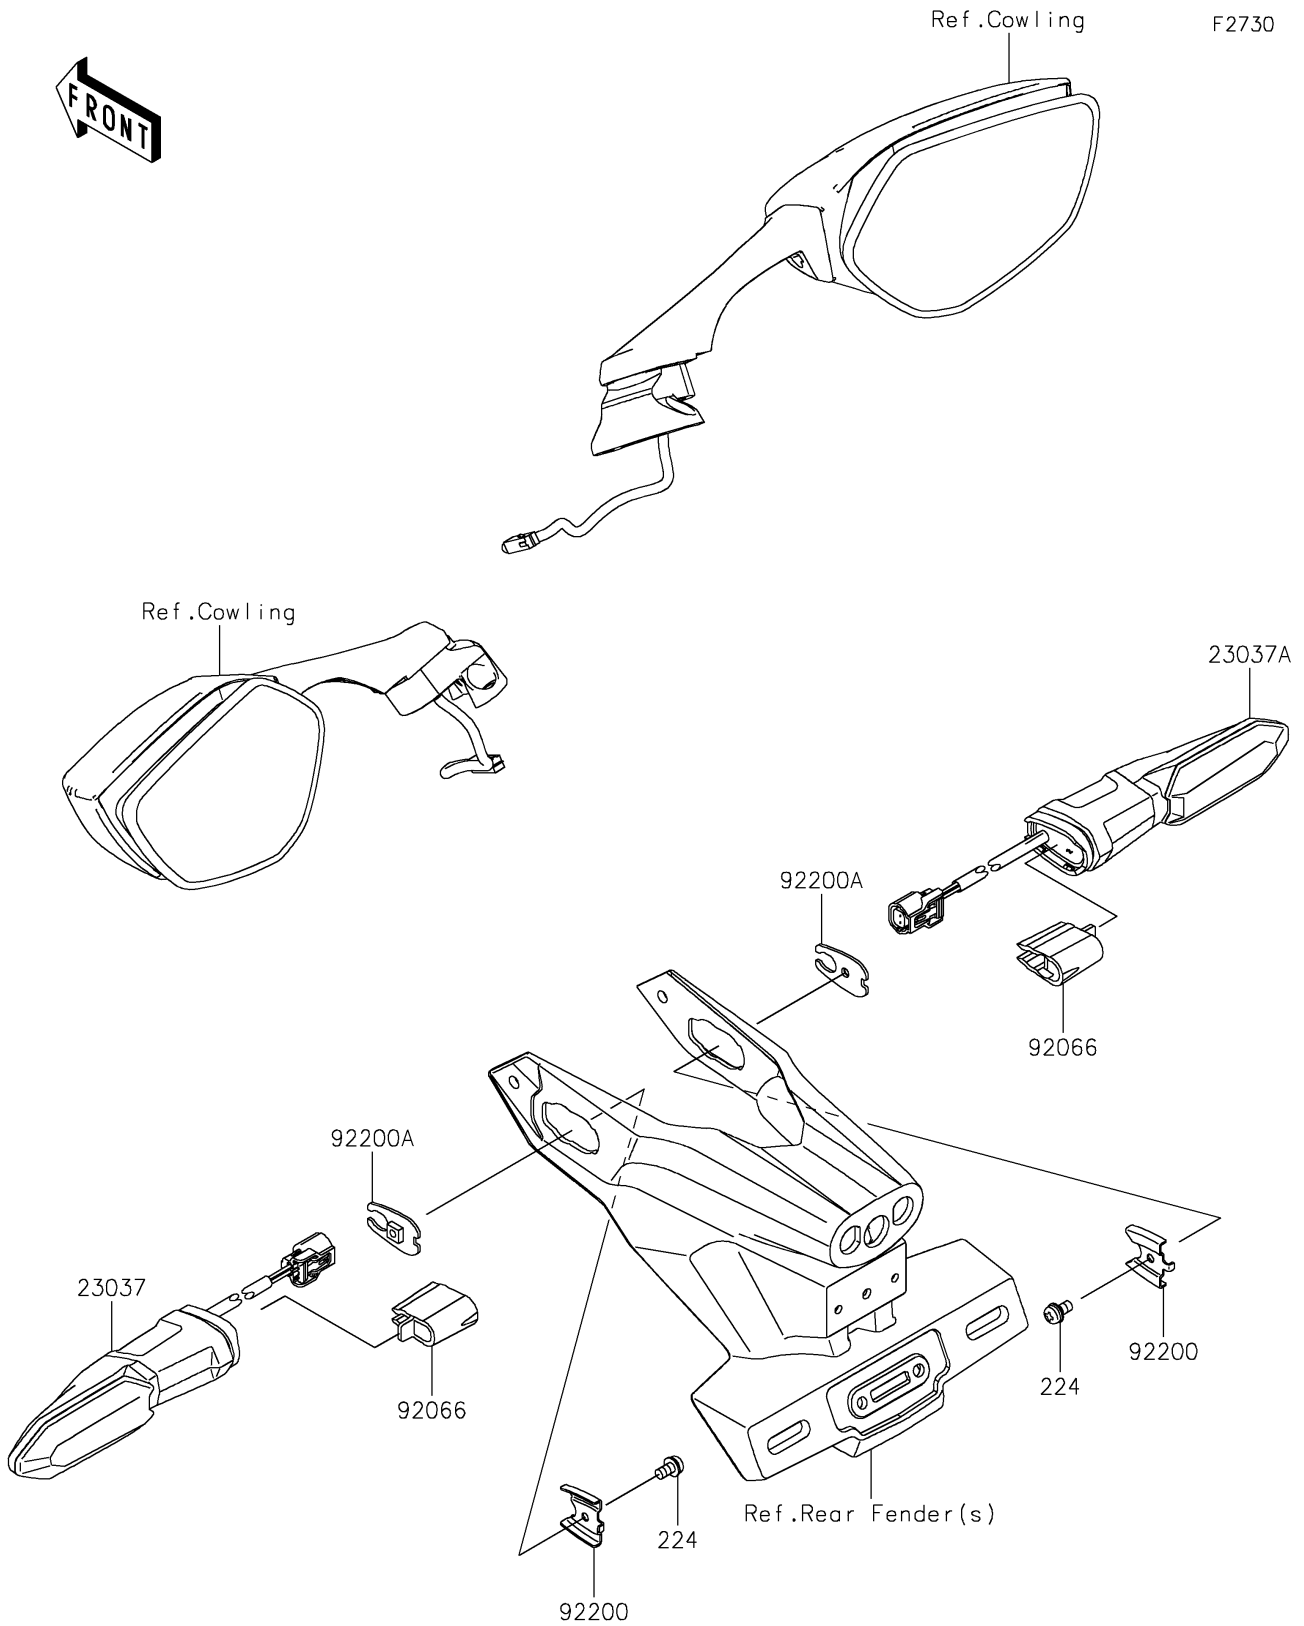

# 2021 Ninja® ZX™ -10R ABS KRT Edition PARTS DIAGRAM

Turn Signals

## 2021 Ninja® ZX™ -10R ABS KRT Edition PARTS LIST

### Turn Signals

ITEM NAME	PART NUMBER	QUANTITY
LAMP-ASSY-SIGNAL,LED,LH (Ref # 23037)	23037-0472	1
LAMP-ASSY-SIGNAL,LED,RH (Ref # 23037A)	23037-0473	1
PLUG,SIGNAL LAMP (Ref # 92066)	92066-0919	2
WASHER (Ref # 92200)	92200-0855	2
WASHER (Ref # 92200A)	92200-2268	2
SCREW-PAN-WP-CROS,4X8 (Ref # 224)	224AB0408	2