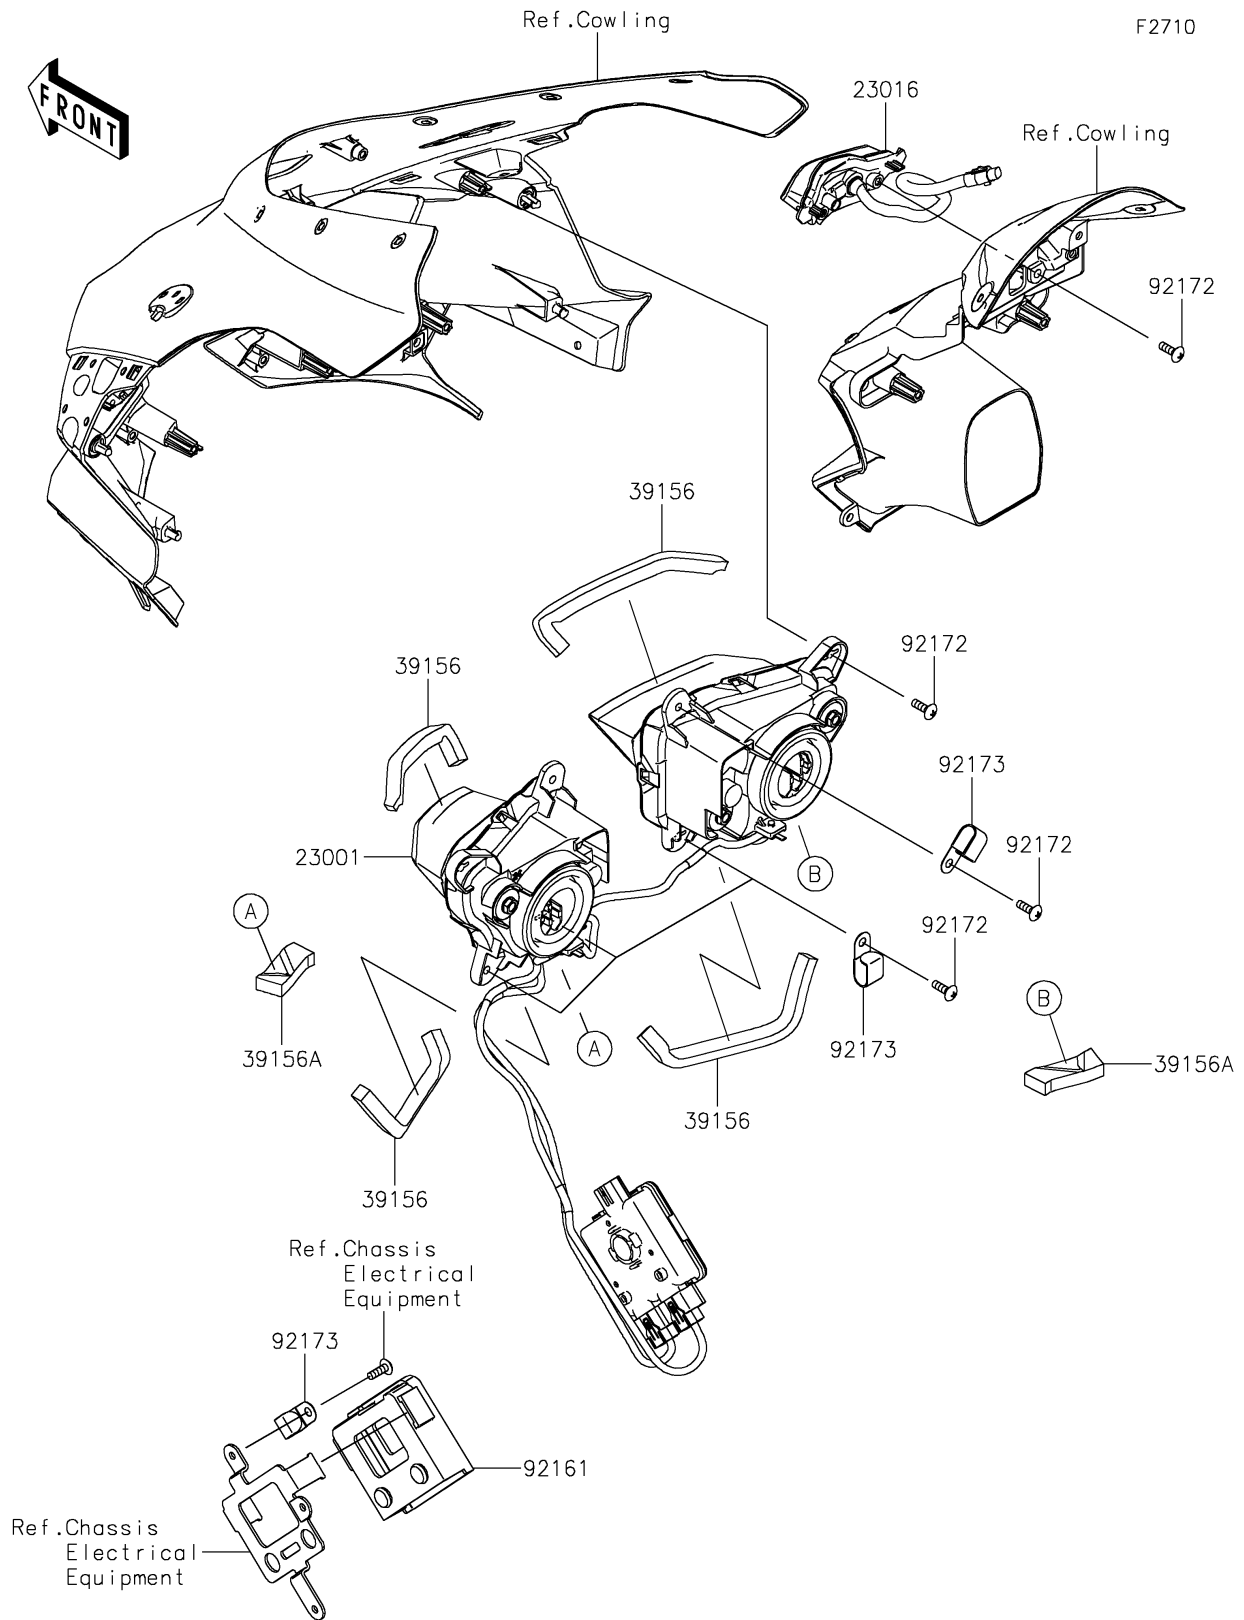

2021 Ninja® ZX™ -10R ABS KRT Edition PARTS DIAGRAM

Headlight(s)

2021 Ninja® ZX™ -10R ABS KRT Edition PARTS LIST

Headlight(s)

ITEM NAME	PART NUMBER	QUANTITY
LAMP-ASSY-HEAD,LED (Ref # 23001)	23001-0050	1
LAMP-ASSY,POSITION LAMP (Ref # 23016)	23016-0654	1
PAD,10X10X150 (Ref # 39156)	39156-2715	4
PAD,10X20X60 (Ref # 39156A)	39156-2716	2
DAMPER,ECU (Ref # 92161)	92161-1561	1
SCREW,TAPPING,5X16 (Ref # 92172)	92172-0175	10
CLAMP,68MM (Ref # 92173)	92173-1009	5