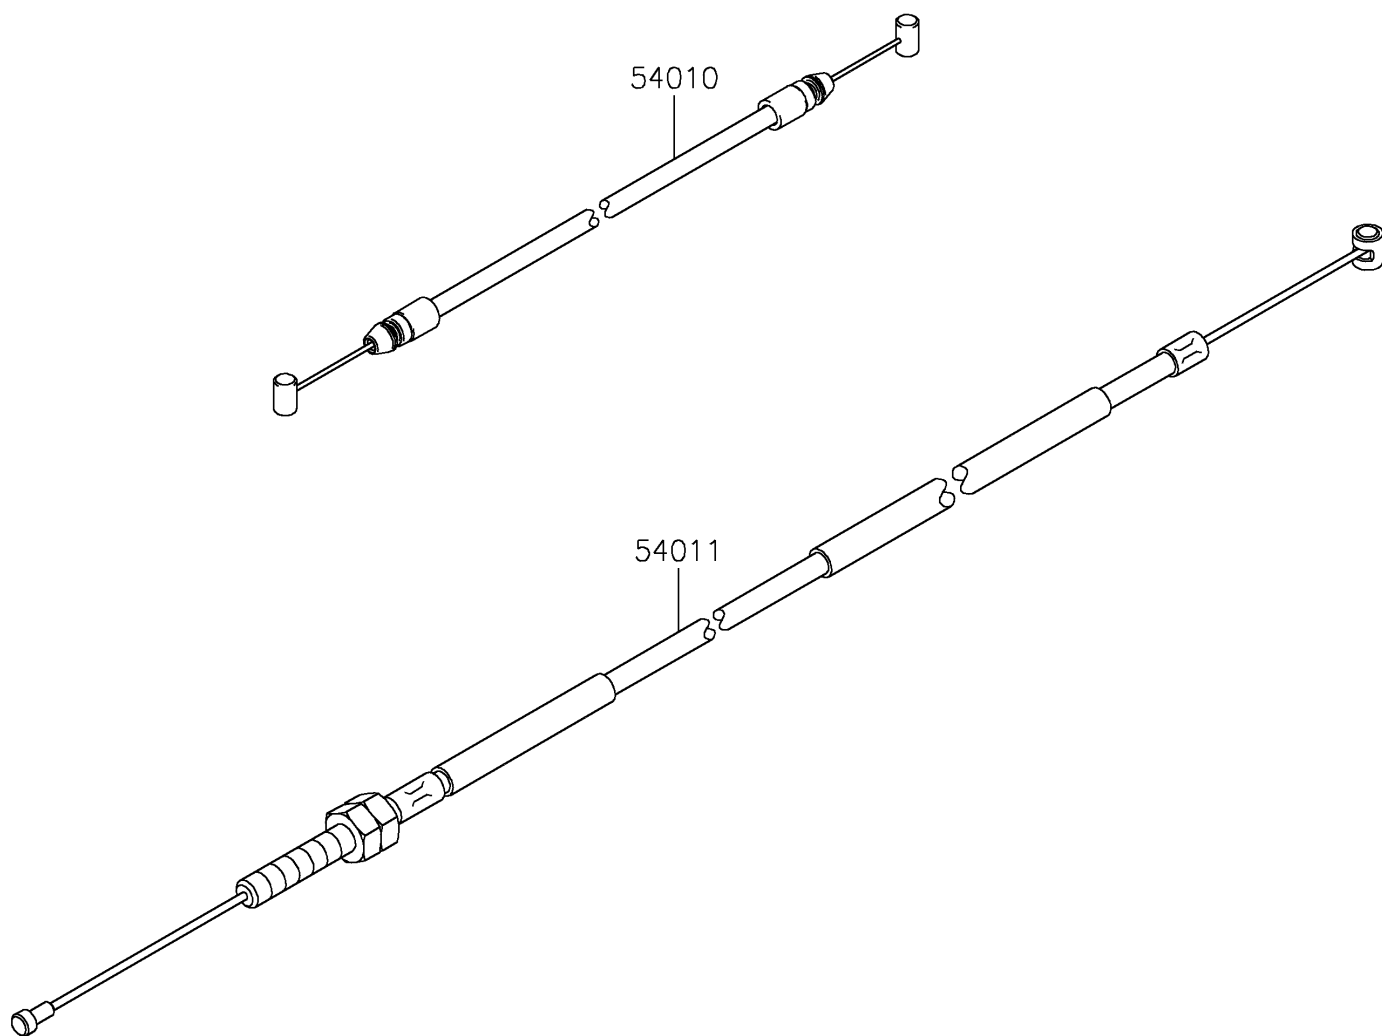

## PARTS DIAGRAM

### Cables

F2540

## PARTS LIST

### Cables

ITEM NAME	PART NUMBER	QUANTITY
CABLE,SEAT LOCK (Ref # 54010)	54010-0029	1
CABLE-CLUTCH (Ref # 54011)	54011-0658	1