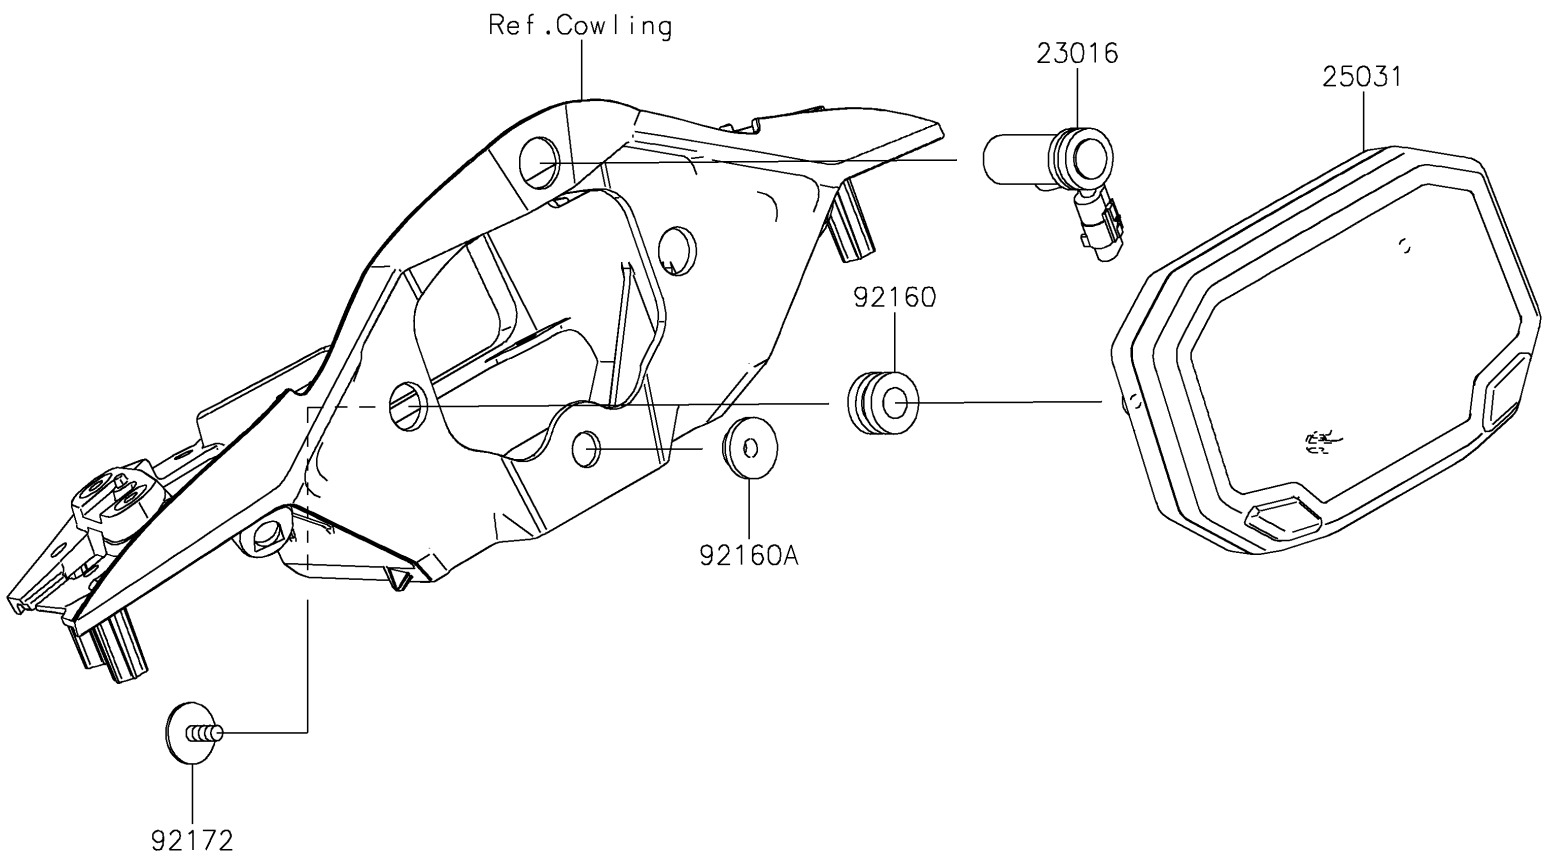

2021 Ninja® ZX™ -10R ABS KRT Edition PARTS DIAGRAM

Meter(s)

F2530

2021 Ninja® ZX™ -10R ABS KRT Edition PARTS LIST

Meter(s)

ITEM NAME	PART NUMBER	QUANTITY
LAMP-ASSY,INDICATOR (Ref # 23016)	23016-0653	1
METER-ASSY,TFT DISPLAY (Ref # 25031)	25031-0947	1
DAMPER,10X20X12 (Ref # 92160)	92160-1167	2
DAMPER (Ref # 92160A)	92160-1613	1
SCREW,CROSS,5X14 (Ref # 92172)	92172-1226	2