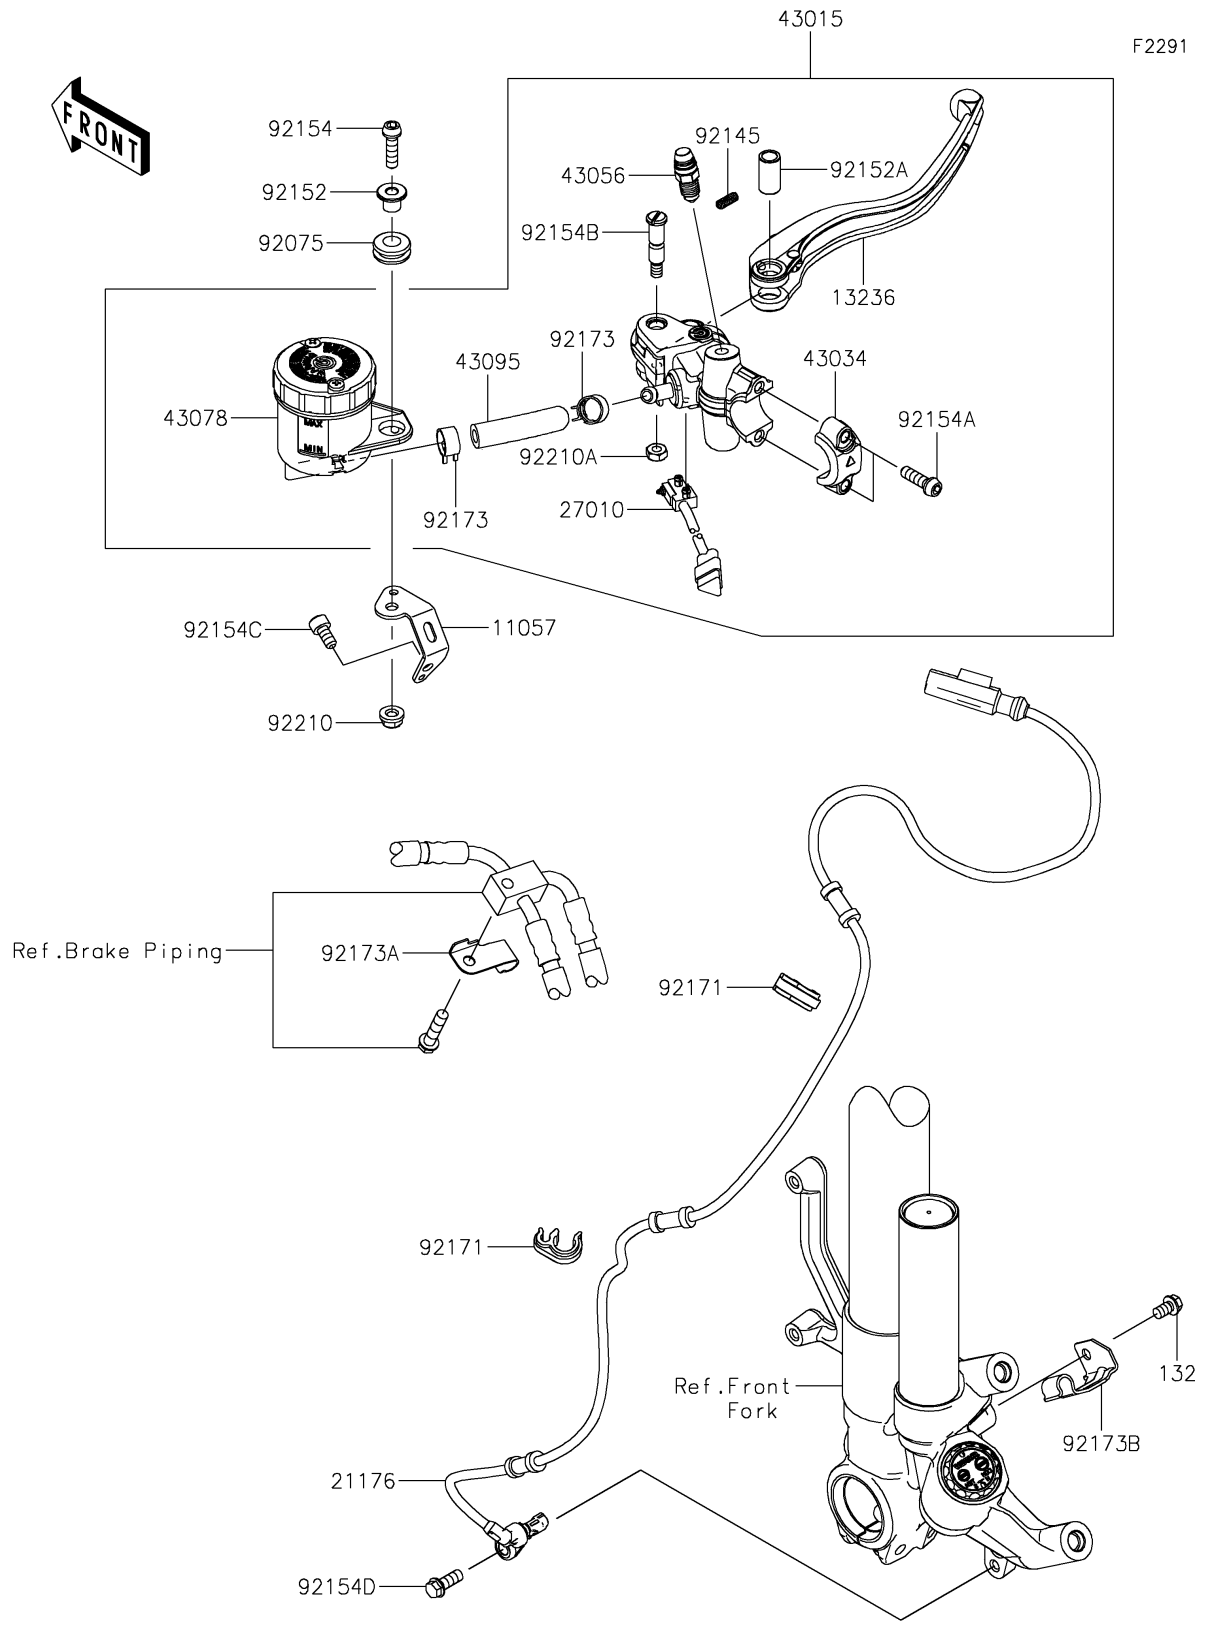

2021 Ninja® ZX™ -10R ABS KRT Edition PARTS DIAGRAM

Front Master Cylinder

2021 Ninja® ZX™ -10R ABS KRT Edition PARTS LIST

Front Master Cylinder

ITEM NAME	PART NUMBER	QUANTITY
BRACKET,RESERVOIR TANK (Ref # 11057)	11057-4250	1
LEVER-COMP,BRAKE (Ref # 13236)	13236-0770	1
SENSOR,FR WHEEL (Ref # 21176)	21176-0979	1
SWITCH,BRAKE (Ref # 27010)	27010-0946	1
CYLINDER-ASSY-MASTER,FR (Ref # 43015)	43015-0773	1
HOLDER-BRAKE (Ref # 43034)	43034-0121	1
BREATHER-BRAKE (Ref # 43056)	43056-0019	1
RESERVOIR (Ref # 43078)	43078-0577	1
HOSE-BRAKE (Ref # 43095)	43095-0908	1
DAMPER (Ref # 92075)	92075-1028	1
SPRING (Ref # 92145)	92145-1683	1
COLLAR,6X16X10.6 (Ref # 92152)	92152-2110	1
COLLAR,LEVER (Ref # 92152A)	92152-2151	1
BOLT,SOCKET,6X22 (Ref # 92154)	92154-1456	1
BOLT,SOCKET,6X20 (Ref # 92154A)	92154-1644	2
BOLT,LEVER (Ref # 92154B)	92154-1809	1
BOLT,SOCKET,6X12 (Ref # 92154C)	92154-1978	1
BOLT,FLANGED,6X16 (Ref # 92154D)	92154-4217	1
CLAMP,BRAKE HOSE (Ref # 92171)	92171-1819	2
CLAMP,HOSE (Ref # 92173)	92173-1498	2
CLAMP,UNDER BRACKET (Ref # 92173A)	92173-1507	1
CLAMP,AXLE,LH (Ref # 92173B)	92173-1887	1
NUT,6MM (Ref # 92210)	92210-0991	1
NUT,U (Ref # 92210A)	92210-1424	1
BOLT-FLANGED-SMALL,6X10 (Ref # 132)	132BA0610	1