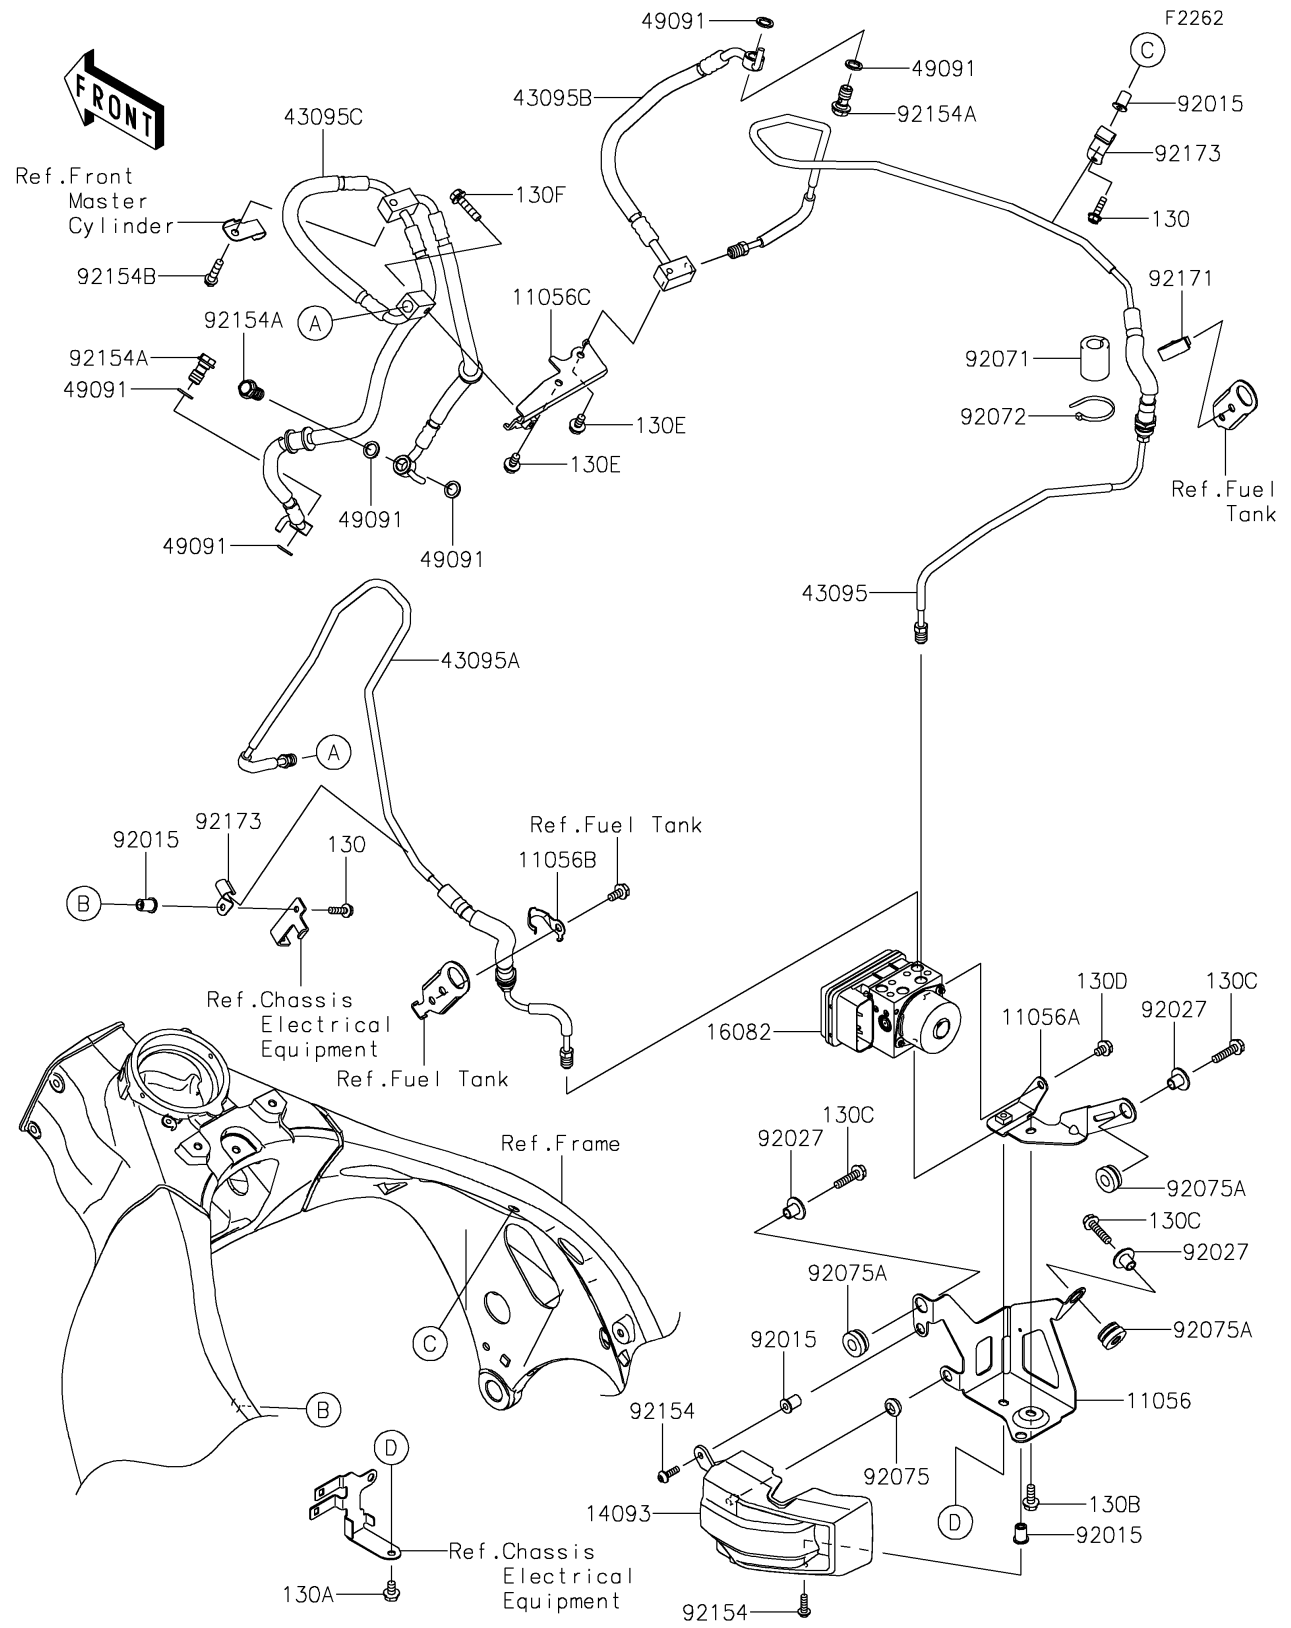

2021 Ninja[®] ZX[™] -10R ABS KRT Edition PARTS DIAGRAM

Brake Piping

2021 Ninja® ZX™ -10R ABS KRT Edition PARTS LIST

Brake Piping

ITEM NAME	PART NUMBER	QUANTITY
BRACKET,ABS UNIT,MAIN (Ref # 11056)	11056-0325	1
BRACKET,ABS UNIT,SUB (Ref # 11056A)	11056-0326	1
BRACKET (Ref # 11056B)	11056-0327	1
BRACKET,FRM HEAD (Ref # 11056C)	11056-7726	1
COVER,ABS UNIT (Ref # 14093)	14093-0434	1
PUMP-ASSY-OIL,ABS,BOSCH,9.1MP (Ref # 16082)	16082-0846	1
HOSE-BRAKE,ABS UNIT-FRM HEAD (Ref # 43095)	43095-0917	1
HOSE-BRAKE,FRM HEAD-ABS UNIT (Ref # 43095A)	43095-0919	1
HOSE-BRAKE,FR M/CYL.-FRM HEAD (Ref # 43095B)	43095-1600	1
HOSE-BRAKE,FRM HEAD-FR CAL. (Ref # 43095C)	43095-1810	1
WASHER-SEAL,10.1X14.5X1.5 (Ref # 49091)	49091-0001	6
NUT,WELL,5MM (Ref # 92015)	92015-1757	4
COLLAR,FLANGED,L=12.1,BLACK (Ref # 92027)	92027-1651	3
GROMMET (Ref # 92071)	92071-1143	1
BAND,L=148 (Ref # 92072)	92072-3768	1
DAMPER,6X16X7 (Ref # 92075)	92075-1011	1
DAMPER (Ref # 92075A)	92075-277	3
BOLT,SOCKET,5X16 (Ref # 92154)	92154-0209	2
BOLT,BANJO,10X19 (Ref # 92154A)	92154-1554	3
BOLT,FLANGED-SMALL,6X25 (Ref # 92154B)	92154-1836	1
CLAMP (Ref # 92171)	92171-0782	1
CLAMP (Ref # 92173)	92173-0786	2
BOLT-FLANGED,5X18 (Ref # 130)	130BA0518	2
BOLT-FLANGED,6X10 (Ref # 130A)	130BA0610	1
BOLT-FLANGED,6X16 (Ref # 130B)	130BA0616	1
BOLT-FLANGED,6X25 (Ref # 130C)	130BA0625	3
BOLT-FLANGED,6X8 (Ref # 130D)	130BB0608	1
BOLT-FLANGED,6X12 (Ref # 130E)	130CA0612	2
BOLT-FLANGED,6X25 (Ref # 130F)	130CB0625	1