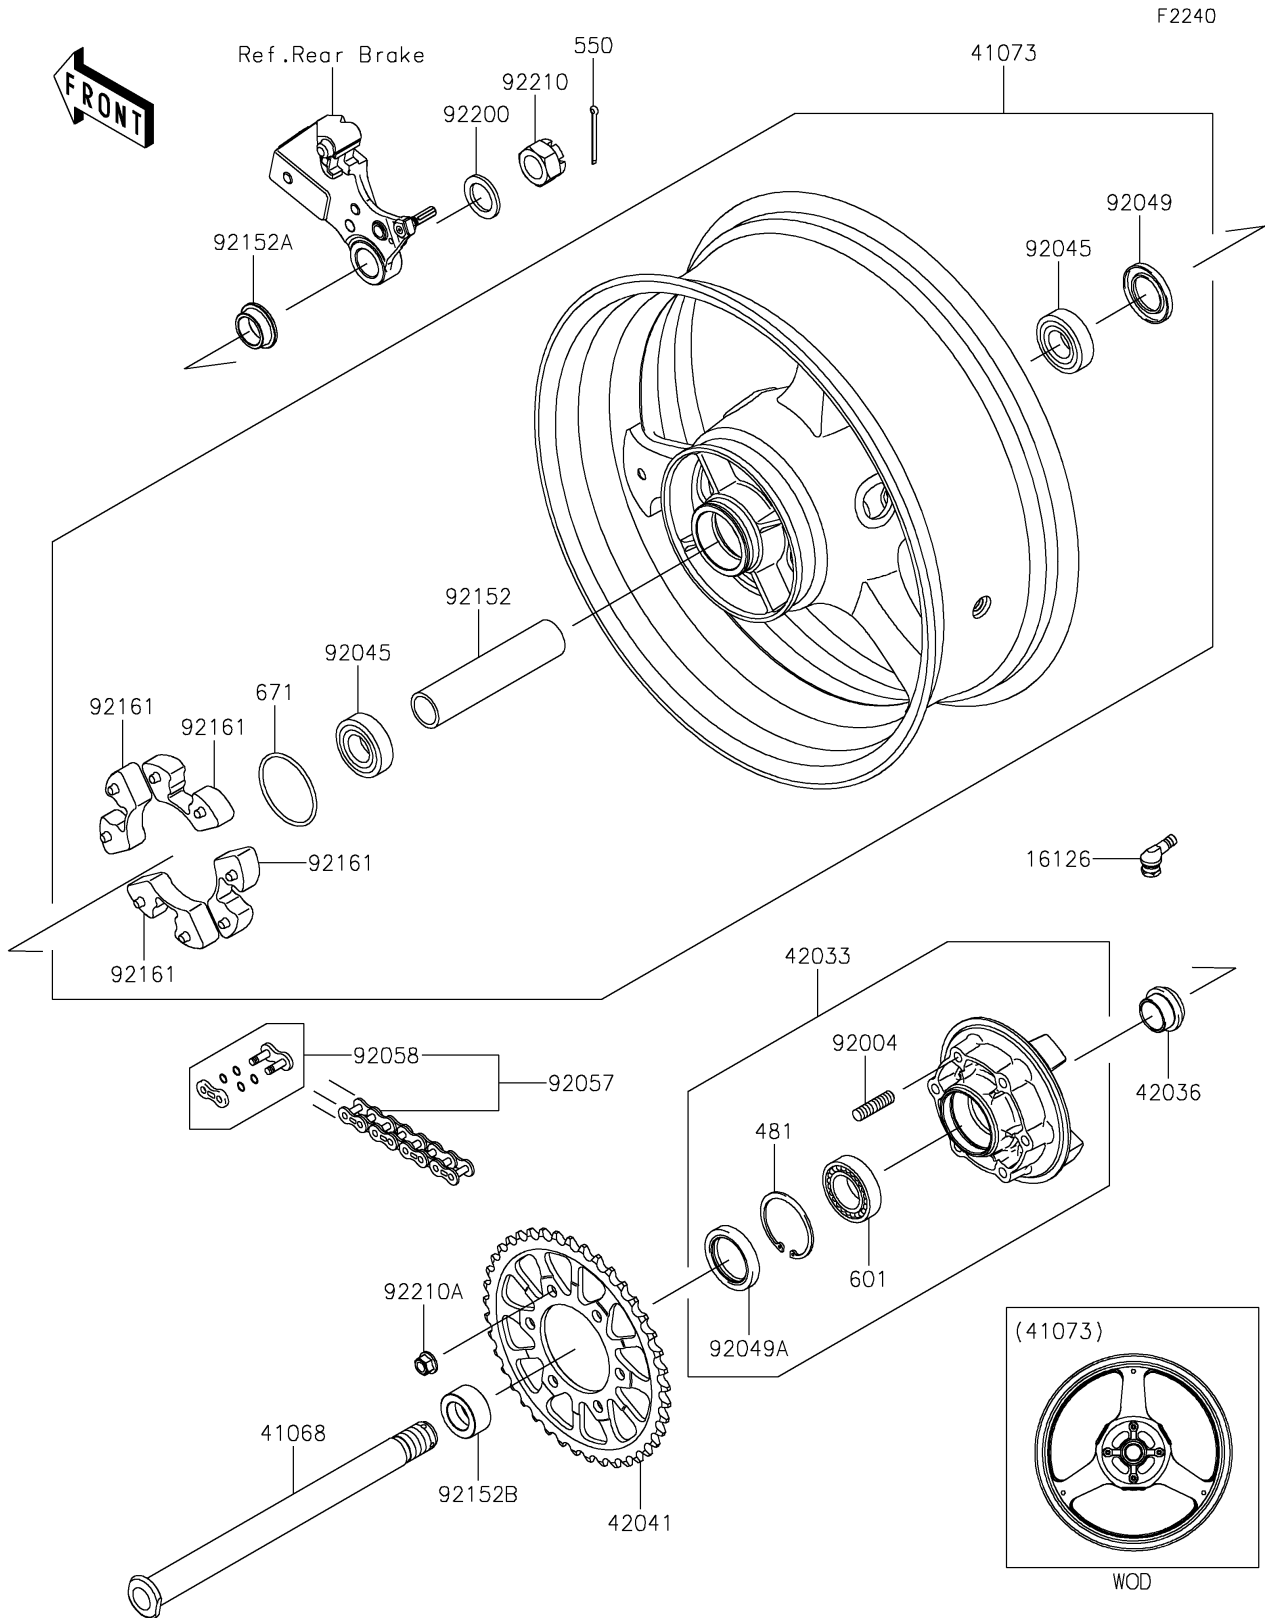

2021 Ninja® ZX™ -10R ABS KRT Edition PARTS DIAGRAM

Rear Wheel/Chain

2021 Ninja® ZX™ -10R ABS KRT Edition PARTS LIST

Rear Wheel/Chain

ITEM NAME	PART NUMBER	QUANTITY
VALVE (Ref # 16126)	16126-0735	1
AXLE,RR,24X326 (Ref # 41068)	41068-0613	1
WHEEL-ASSY,RR,G.BLACK (Ref # 41073)	41073-0758-18F	1
COUPLING-ASSY,RR HUB (Ref # 42033)	42033-0038	1
SLEEVE,RR HUB,L=22 (Ref # 42036)	42036-1279	1
SPROCKET-HUB,41T (Ref # 42041)	42041-0095	1
STUD,10X19 (Ref # 92004)	92004-0028	6
BEARING-BALL,25X52X15 (Ref # 92045)	92045-0804	2
SEAL-OIL,31X52X5 (Ref # 92049)	92049-0722	1
SEAL-OIL,PJN 40 55 8 (Ref # 92049A)	92049-1376	1
CHAIN,DRIVE,RK525KZX,116L (Ref # 92057)	92057-0818	1
JOINT-CHAIN (Ref # 92058)	92058-0071	1
COLLAR (Ref # 92152)	92152-0868	1
COLLAR,RR AXLE,RH (Ref # 92152A)	92152-2641	1
COLLAR,RR AXLE,LH (Ref # 92152B)	92152-2808	1
DAMPER,SHOCK,RR HUB (Ref # 92161)	92161-0342	4
WASHER,25.5X38X3.2 (Ref # 92200)	92200-0278	1
NUT,CASTLE,24MM (Ref # 92210)	92210-0280	1
NUT,LOCK,FLANGED,10MM (Ref # 92210A)	92210-1139	6
CIRCLIP (Ref # 481)	481J5500	1
PIN-COTTER,4.0X45 (Ref # 550)	550AA4045	1
BEARING-BALL,#6006G (Ref # 601)	601B6006G	1
O RING,60MM (Ref # 671)	671B2560	1