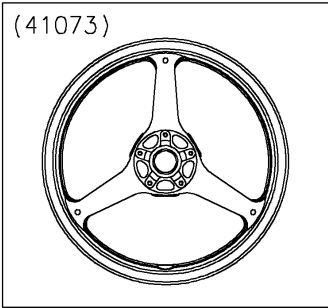

2021 Ninja® ZX™ -10R ABS KRT Edition PARTS DIAGRAM

Front Wheel

F2230

W0D

2021 Ninja® ZX™ -10R ABS KRT Edition PARTS LIST

Front Wheel

ITEM NAME	PART NUMBER	QUANTITY
VALVE (Ref # 16126)	16126-0735	1
AXLE,FR,25X205 (Ref # 41068)	41068-0594	1
WHEEL-ASSY,FR,G.BLACK (Ref # 41073)	41073-0757-18F	1
BEARING-BALL,25X47X12 (Ref # 92045)	92045-0803	2
SEAL-OIL,BJN-C2 32X47X5 (Ref # 92049)	92049-0050	2
COLLAR,FR AXLE,LH,L=44.5 (Ref # 92152)	92152-0240	1
COLLAR,FR HUB,L=115 (Ref # 92152A)	92152-0616	1
COLLAR,FR AXLE,L=18 (Ref # 92152B)	92152-2638	2