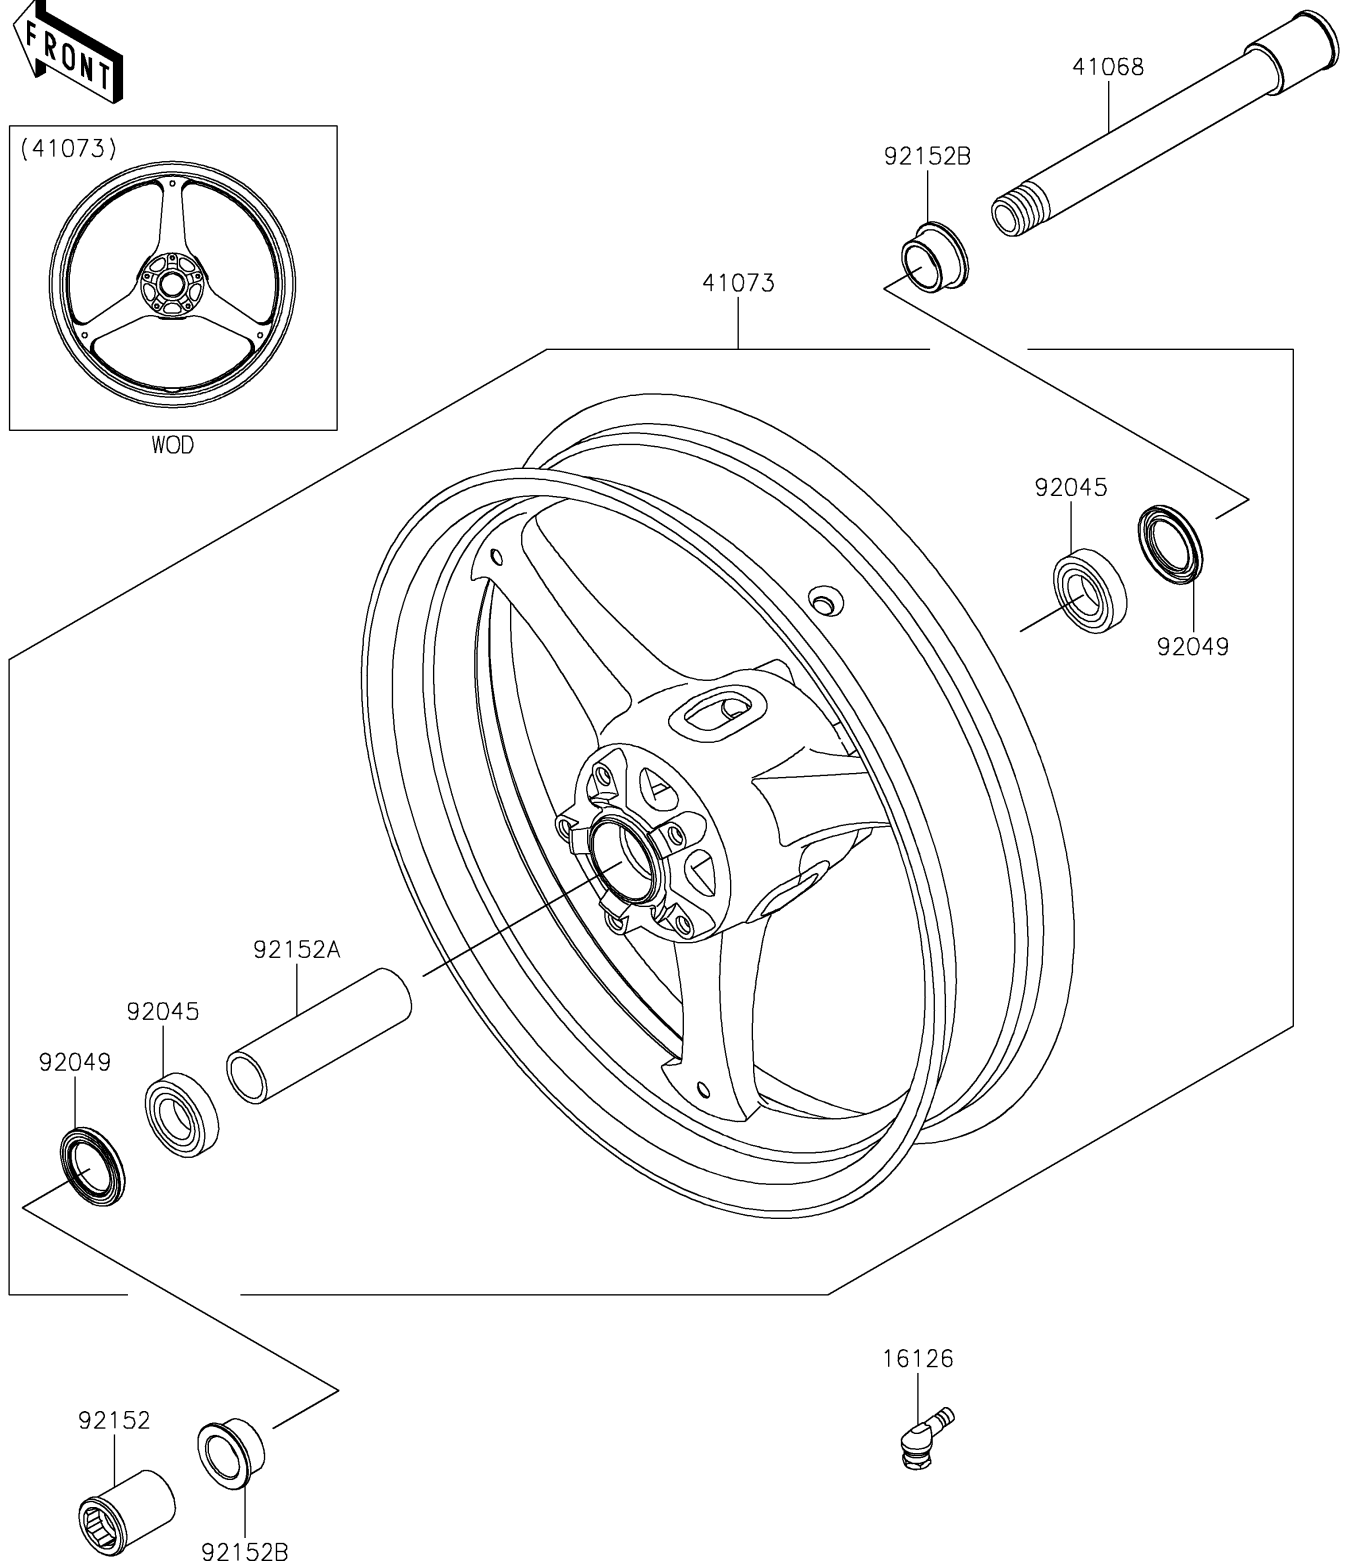

2021 Ninja® ZX™ -10R ABS KRT Edition PARTS DIAGRAM

Front Wheel

F2230

W0D

2021 Ninja® ZX™ -10R ABS KRT Edition PARTS LIST

Front Wheel

ITEM NAME	PART NUMBER	QUANTITY
VALVE (Ref # 16126)	16126-0735	1
AXLE,FR,25X205 (Ref # 41068)	41068-0594	1
WHEEL-ASSY,FR,G.BLACK (Ref # 41073)	41073-0757-18F	1
BEARING-BALL,25X47X12 (Ref # 92045)	92045-0803	2
SEAL-OIL,BJN-C2 32X47X5 (Ref # 92049)	92049-0050	2
COLLAR,FR AXLE,LH,L=44.5 (Ref # 92152)	92152-0240	1
COLLAR,FR HUB,L=115 (Ref # 92152A)	92152-0616	1
COLLAR,FR AXLE,L=18 (Ref # 92152B)	92152-2638	2