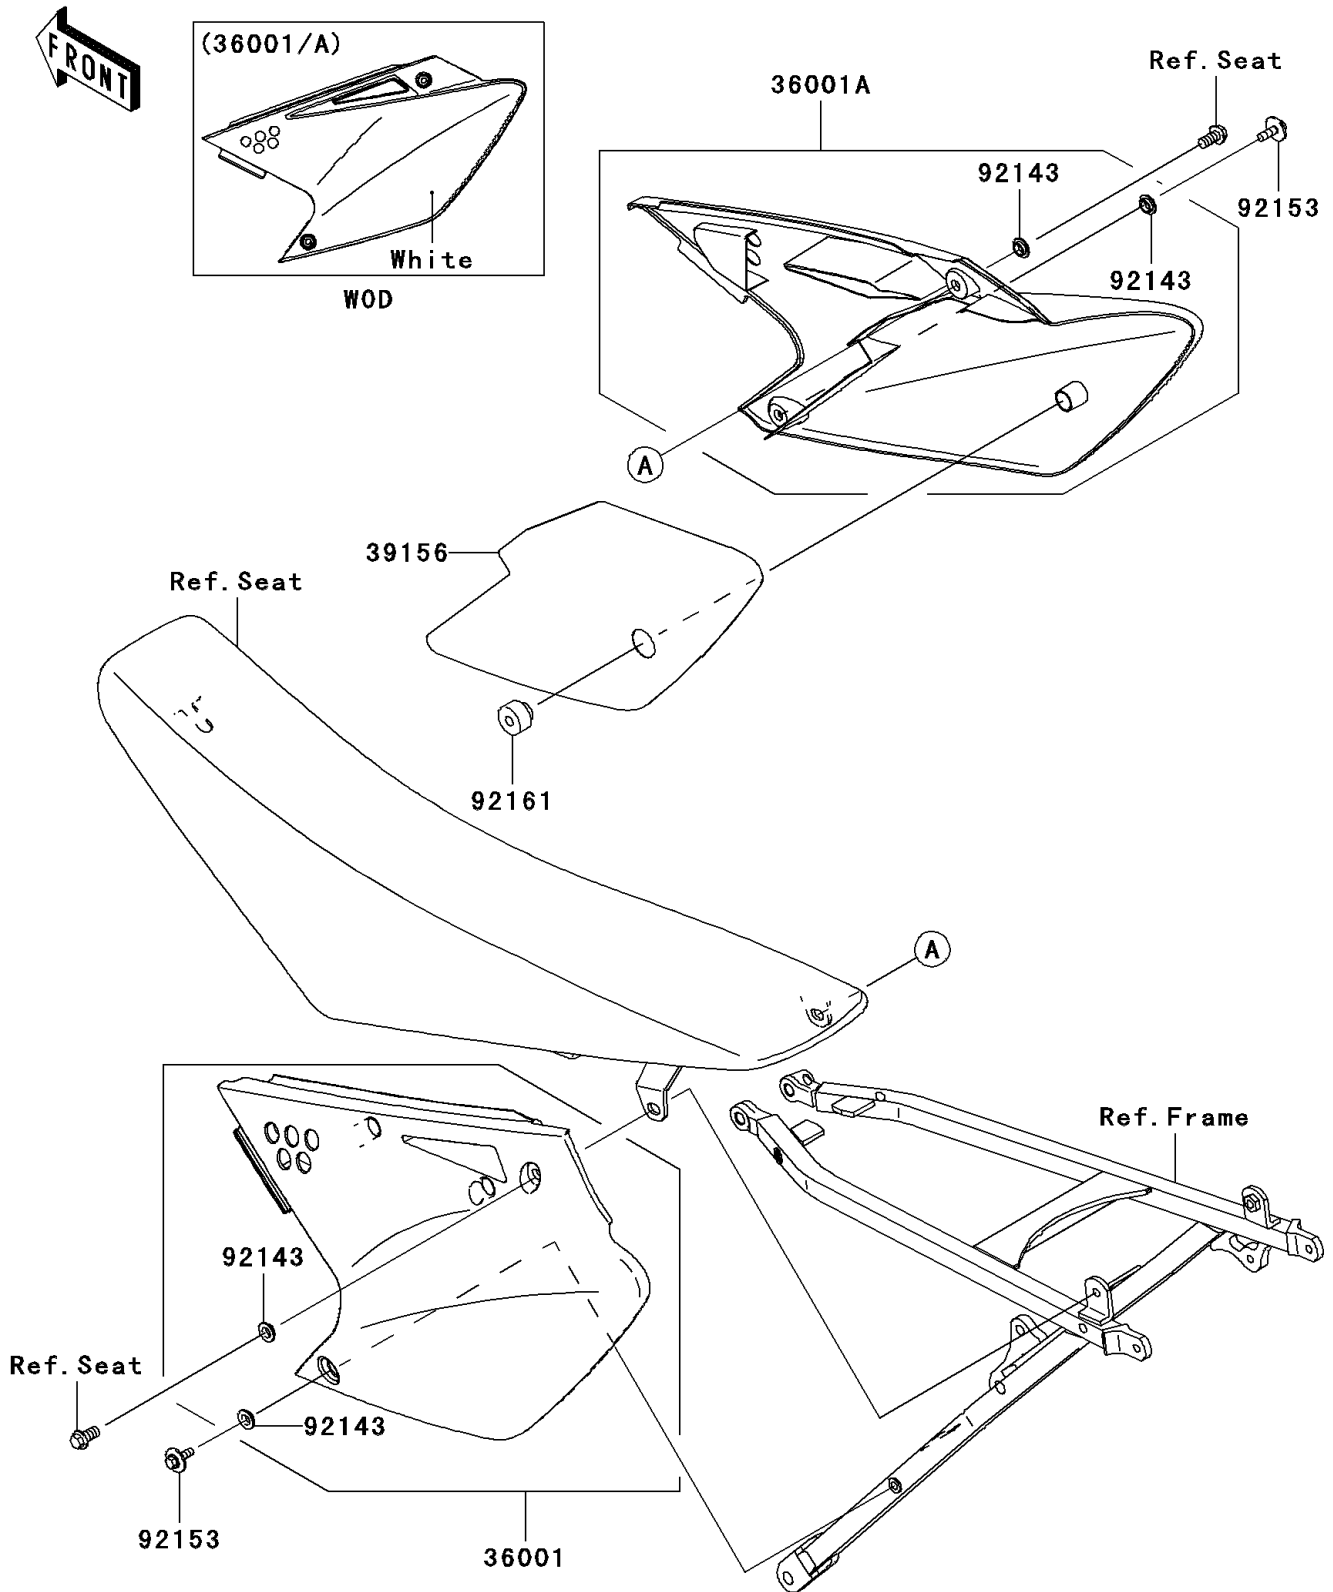

## 2007 KX250F PARTS DIAGRAM

Side Covers

F2611

## 2007 KX250F PARTS LIST

### Side Covers

ITEM NAME	PART NUMBER	QUANTITY
COVER-SIDE,LH,S.WHITE (Ref # 36001)	36001-0075-266	1
COVER-SIDE,RH,S.WHITE (Ref # 36001A)	36001-0087-266	1
PAD,SIDE COVER,RH (Ref # 39156)	39156-0092	1
COLLAR (Ref # 92143)	92143-1196	1
BOLT,6X16 (Ref # 92153)	92153-0863	1
DAMPER (Ref # 92161)	92161-0073	1