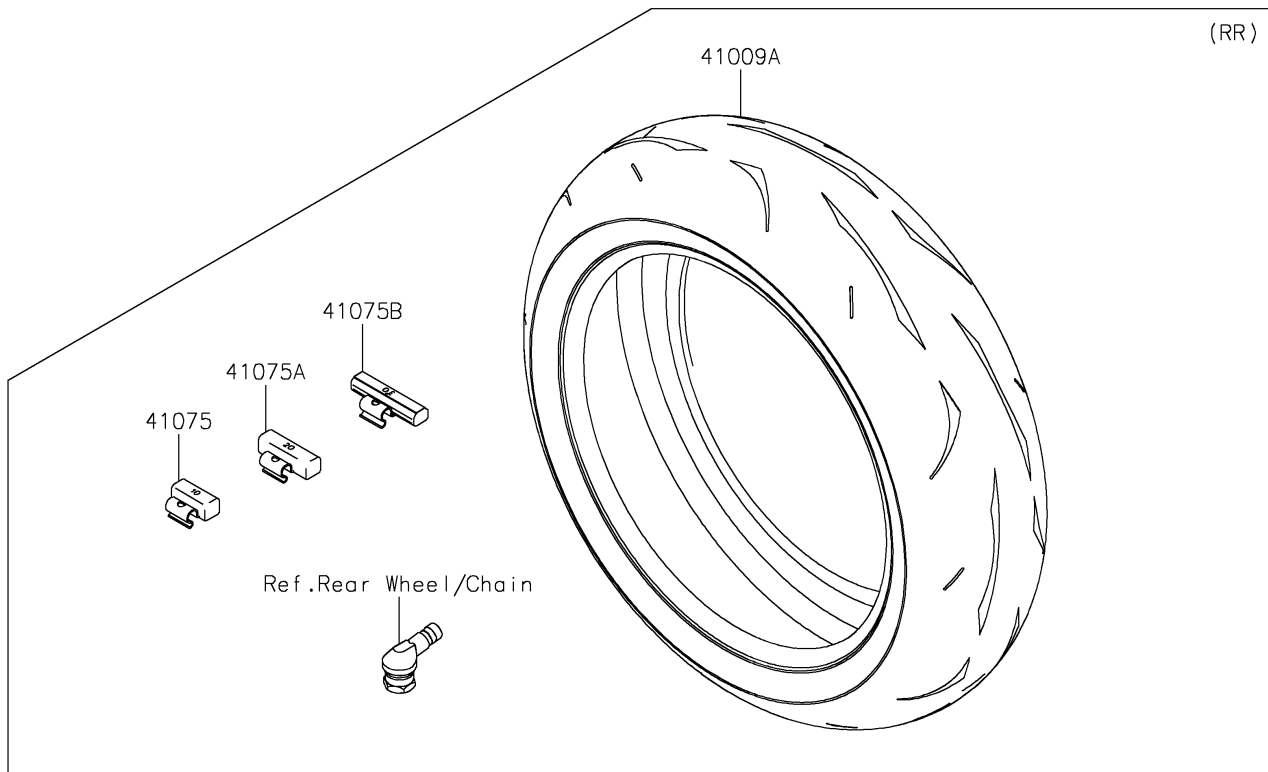

2021 Ninja® ZX™ -10R ABS KRT Edition PARTS DIAGRAM

Tires

F2210

2021 Ninja® ZX™ -10R ABS KRT Edition PARTS LIST

Tires

| ITEM NAME | PART NUMBER | QUANTITY |
|--|-------------|----------|
| TIRE,FR,120/70ZR17(58W),RS11F (Ref # 41009) | 41009-0860 | 1 |
| TIRE,RR,190/55ZR17(75W),RS11R (Ref # 41009A) | 41009-0861 | 1 |
| BALANCER-WHEEL,10G,SILVER (Ref # 41075) | 41075-0007 | AR |
| BALANCER-WHEEL,20G,SILVER (Ref # 41075A) | 41075-0008 | AR |
| BALANCER-WHEEL,30G,SILVER (Ref # 41075B) | 41075-0009 | AR |