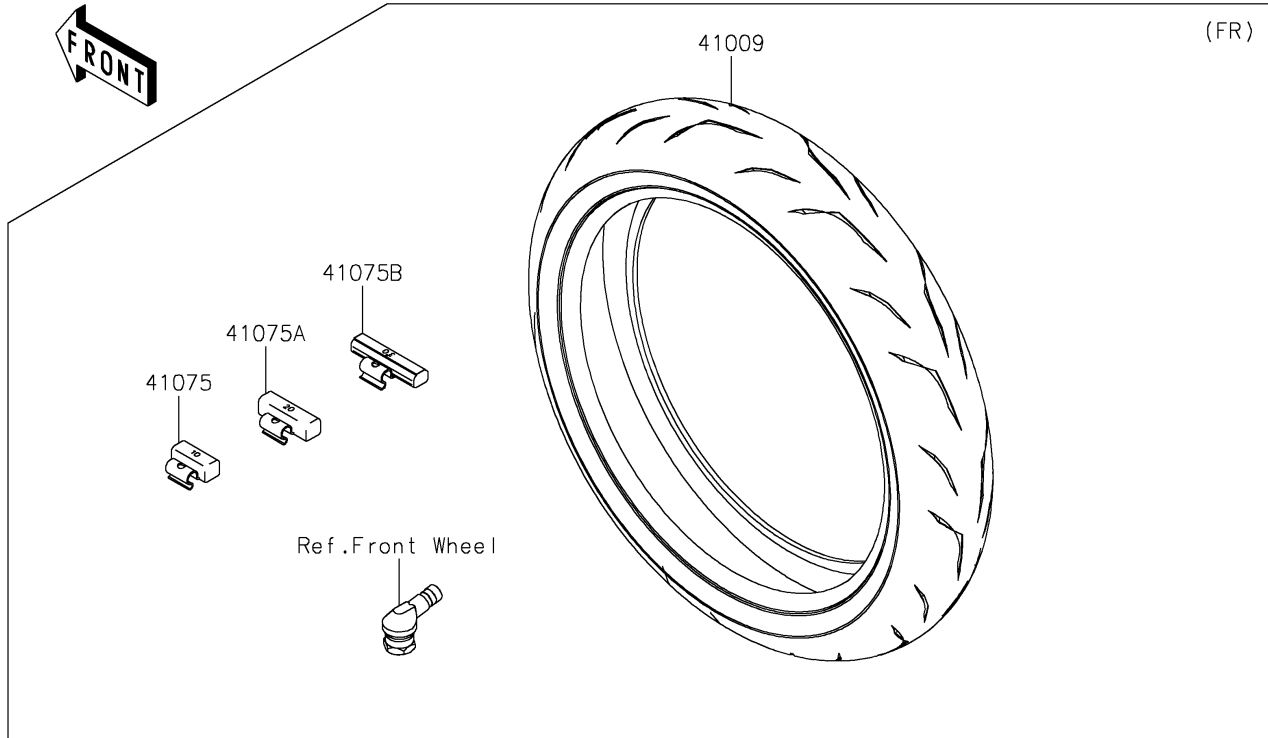

2021 Ninja® ZX™ -10R ABS KRT Edition PARTS DIAGRAM

Tires

F2210

2021 Ninja® ZX™ -10R ABS KRT Edition PARTS LIST

Tires

| ITEM NAME | PART NUMBER | QUANTITY |
|--|-------------|----------|
| TIRE,FR,120/70ZR17(58W),RS11F (Ref # 41009) | 41009-0860 | 1 |
| TIRE,RR,190/55ZR17(75W),RS11R (Ref # 41009A) | 41009-0861 | 1 |
| BALANCER-WHEEL,10G,SILVER (Ref # 41075) | 41075-0007 | AR |
| BALANCER-WHEEL,20G,SILVER (Ref # 41075A) | 41075-0008 | AR |
| BALANCER-WHEEL,30G,SILVER (Ref # 41075B) | 41075-0009 | AR |