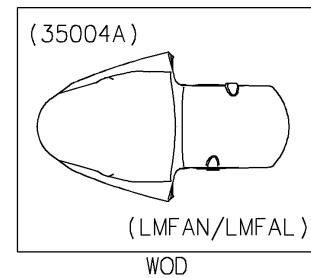

2021 Ninja® ZX™ -10R ABS KRT Edition PARTS DIAGRAM

Front Fender(s)

F2171

2021 Ninja® ZX™ -10R ABS KRT Edition PARTS LIST

Front Fender(s)

ITEM NAME	PART NUMBER	QUANTITY
FENDER-FRONT,M.S.BLACK (Ref # 35004)	35004-0362-660	1
FENDER-FRONT,L.GREEN (Ref # 35004A)	35004-0362-777	1
RIVET,3.2X9.5 (Ref # 92039)	92039-0752	4
BOLT,SOCKET,6X14 (Ref # 92154)	92154-1735	2
BOLT,6X12 (Ref # 92154A)	92154-1908	2
CLAMP,FENDER,RH (Ref # 92173)	92173-1481	1
CLAMP,FENDER,LH (Ref # 92173A)	92173-2063	1
WASHER,3.5X8X1 (Ref # 92200)	92200-1251	2
WASHER,6.2X14X1 (Ref # 92200A)	92200-1986	4
WASHER-PLAIN,6MM (Ref # 411)	411AB0600	2