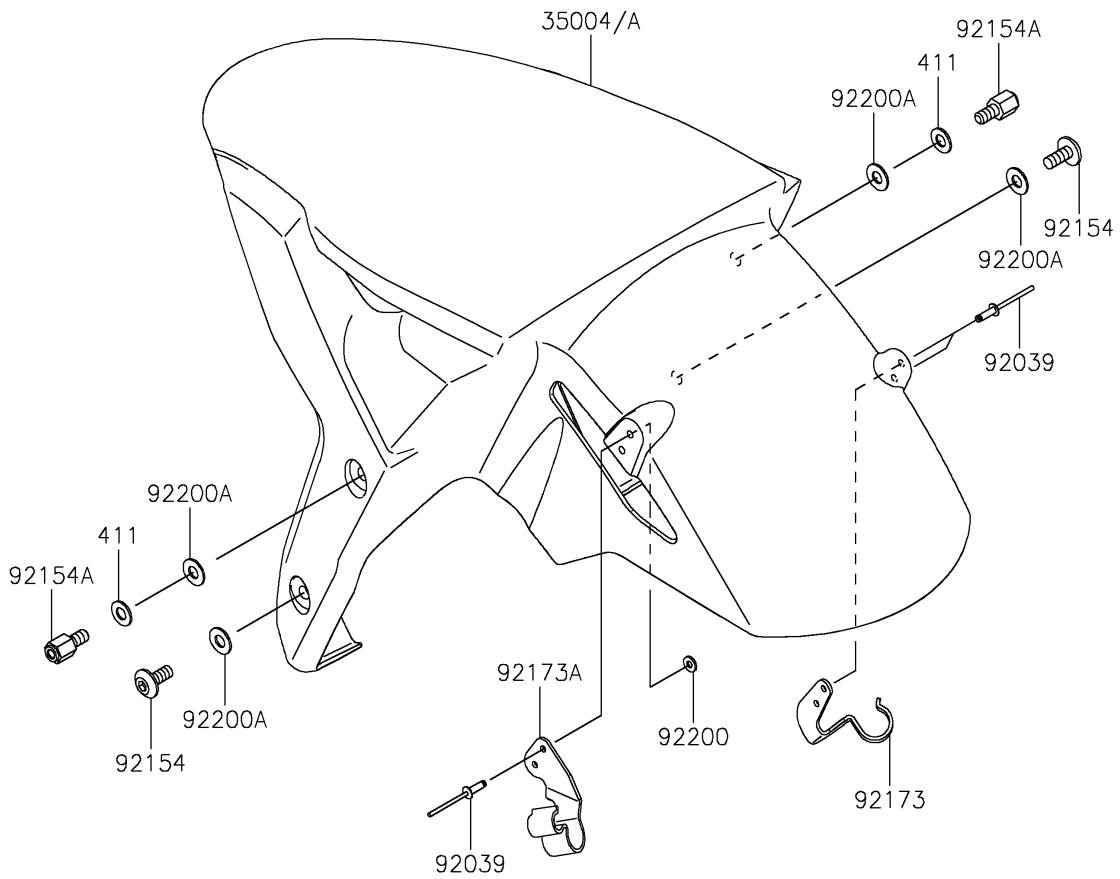

2021 Ninja® ZX™ -10R ABS KRT Edition PARTS DIAGRAM

Front Fender(s)

F2171

2021 Ninja® ZX™ -10R ABS KRT Edition PARTS LIST

Front Fender(s)

ITEM NAME	PART NUMBER	QUANTITY
FENDER-FRONT,M.S.BLACK (Ref # 35004)	35004-0362-660	1
FENDER-FRONT,L.GREEN (Ref # 35004A)	35004-0362-777	1
RIVET,3.2X9.5 (Ref # 92039)	92039-0752	4
BOLT,SOCKET,6X14 (Ref # 92154)	92154-1735	2
BOLT,6X12 (Ref # 92154A)	92154-1908	2
CLAMP,FENDER,RH (Ref # 92173)	92173-1481	1
CLAMP,FENDER,LH (Ref # 92173A)	92173-2063	1
WASHER,3.5X8X1 (Ref # 92200)	92200-1251	2
WASHER,6.2X14X1 (Ref # 92200A)	92200-1986	4
WASHER-PLAIN,6MM (Ref # 411)	411AB0600	2