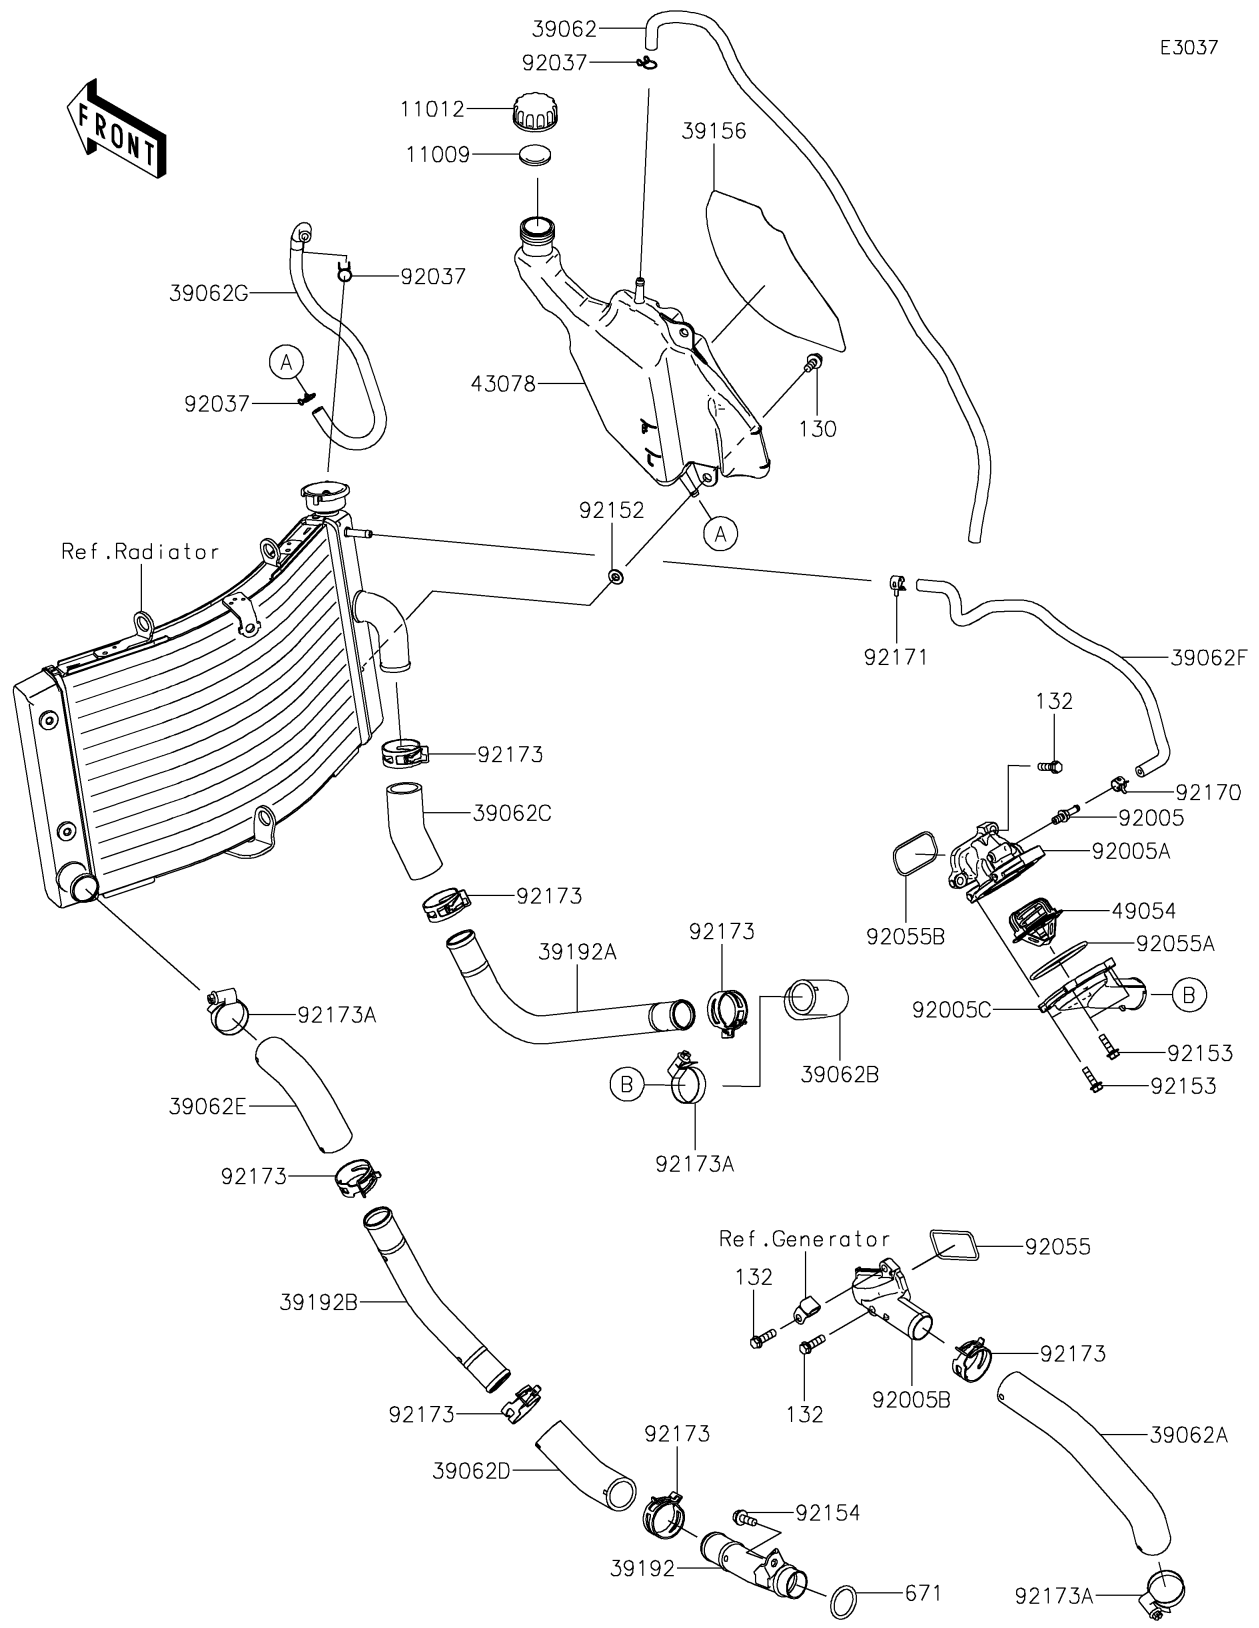

# 2021 Ninja® ZX™ -10R ABS KRT Edition PARTS DIAGRAM

## Water Pipe

E3037

### Water Pipe

ITEM NAME	PART NUMBER	QUANTITY
GASKET,RESERVOIR TANK CAP (Ref # 11009)	11009-1145	1
CAP (Ref # 11012)	11012-1084	1
HOSE-COOLING,OVER FLOW (Ref # 39062)	39062-0729	1
HOSE,WATER PUMP-FITTING (Ref # 39062A)	39062-0738	1
HOSE-COOLING,THERMO CAP-W/PIPE (Ref # 39062B)	39062-0913	1
HOSE-COOLING,W/PIPE-RADIATOR (Ref # 39062C)	39062-0914	1
HOSE-COOLING (Ref # 39062D)	39062-0915	1
HOSE-COOLING,RADIATOR-W/PIPE (Ref # 39062E)	39062-0916	1
HOSE-COOLING,THERMO CASE-RAD. (Ref # 39062F)	39062-0917	1
HOSE-COOLING,RETURN (Ref # 39062G)	39062-0921	1
PAD,RESERVOIR (Ref # 39156)	39156-2616	1
PIPE,TUBE(RADIATOR)-WATER PUMP (Ref # 39192)	39192-0617	1
PIPE-WATER (Ref # 39192A)	39192-0677	1
PIPE-WATER (Ref # 39192B)	39192-0678	1
RESERVOIR (Ref # 43078)	43078-0609	1
THERMOSTAT (Ref # 49054)	49054-0004	1
FITTING (Ref # 92005)	92005-0826	1
FITTING,THERMO CASE (Ref # 92005A)	92005-0901	1
FITTING,CYLINDER (Ref # 92005B)	92005-0982	1
FITTING,THERMO CAP (Ref # 92005C)	92005-1412	1
CLAMP,TUBE (Ref # 92037)	92037-147	3
RING-O (Ref # 92055)	92055-0209	1
RING-O,53.5X2.6 (Ref # 92055A)	92055-0831	1
RING-O,27.6X49.6X1.9 (Ref # 92055B)	92055-0913	1
COLLAR (Ref # 92152)	92152-1414	2
BOLT,FLANGED,5X18 (Ref # 92153)	92153-1588	4
BOLT,FLANGED-SMALL,6X16 (Ref # 92154)	92154-1893	1
CLAMP (Ref # 92170)	92170-1493	1
CLAMP (Ref # 92171)	92171-0719	1

### Water Pipe

ITEM NAME	PART NUMBER	QUANTITY
CLAMP,34MM (Ref # 92173)	92173-1360	7
CLAMP (Ref # 92173A)	92173-1548	3
BOLT-FLANGED,6X14 (Ref # 130)	130BA0614	2
BOLT-FLANGED-SMALL,6X20 (Ref # 132)	132BC0620	4
O RING,25MM (Ref # 671)	671B2525	1