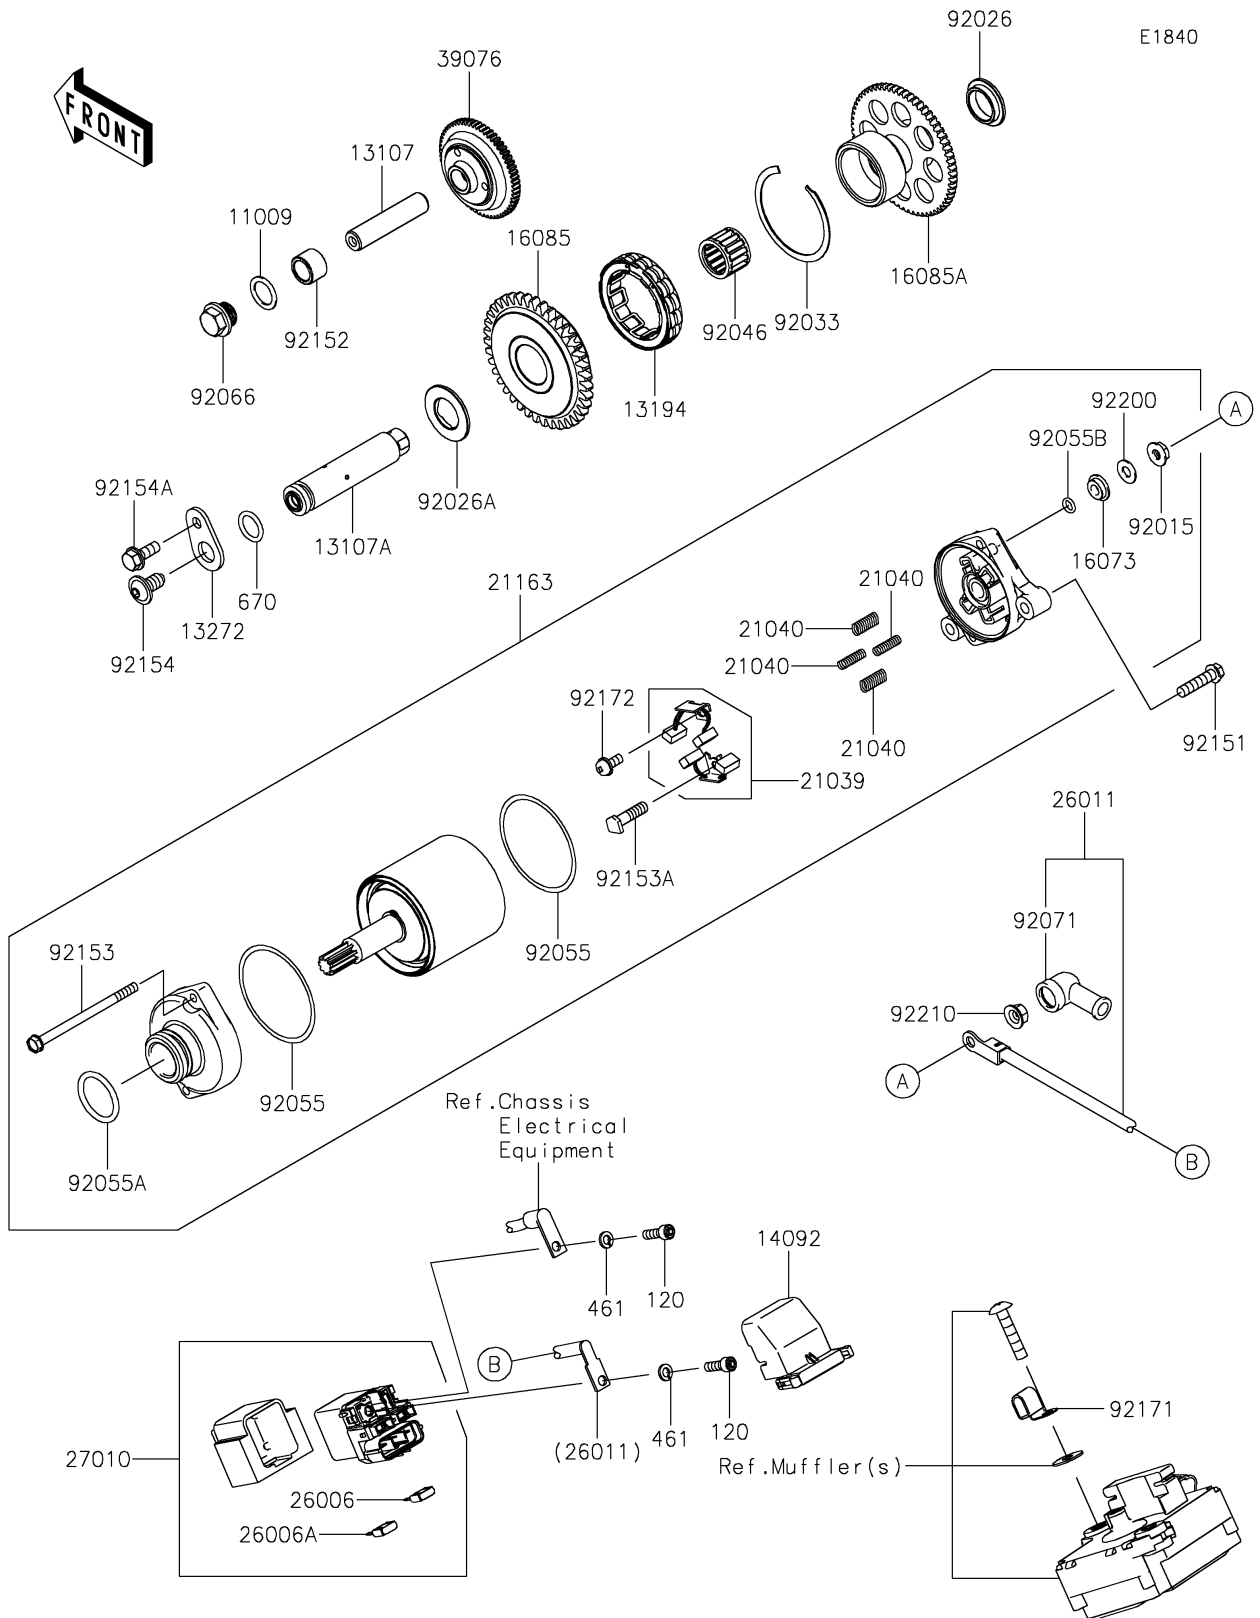

2021 Ninja® ZX™ -10R ABS KRT Edition PARTS DIAGRAM

Starter Motor

2021 Ninja® ZX™ -10R ABS KRT Edition PARTS LIST

Starter Motor

ITEM NAME	PART NUMBER	QUANTITY
GASKET,14.3X20X1 (Ref # 11009)	11009-1238	1
SHAFT (Ref # 13107)	13107-0231	1
SHAFT,ONEWAY CLUTCH (Ref # 13107A)	13107-0837	1
CLUTCH-ONEWAY (Ref # 13194)	13194-0553	1
PLATE (Ref # 13272)	13272-1998	1
COVER (Ref # 14092)	14092-0109	1
INSULATOR (Ref # 16073)	16073-0053	1
GEAR,39T (Ref # 16085)	16085-0650	1
GEAR,62T (Ref # 16085A)	16085-0651	1
BRUSH,CARBON (Ref # 21039)	21039-0004	1
SPRING-BRUSH (Ref # 21040)	21040-0003	4
STARTER-ELECTRIC (Ref # 21163)	21163-0064	1
FUSE,MINI BLADE,15A,BLUE (Ref # 26006)	26006-0001	1
FUSE,MINI BLADE,30A,GREEN (Ref # 26006A)	26006-1080	1
WIRE-LEAD (Ref # 26011)	26011-0308	1
SWITCH (Ref # 27010)	27010-0773	1
LIMITER (Ref # 39076)	39076-0554	1
NUT,STARTER MOTOR (Ref # 92015)	92015-1476	1
SPACER,RH (Ref # 92026)	92026-0157	1
SPACER,LH (Ref # 92026A)	92026-0158	1
RING-SNAP (Ref # 92033)	92033-3731	1
BEARING-NEEDLE,18X24X17 (Ref # 92046)	92046-0624	1
RING-O (Ref # 92055)	92055-0136	2
RING-O (Ref # 92055A)	92055-1276	1
RING-O,4.5X2.0 (Ref # 92055B)	92055-1370	1
PLUG,14X8 (Ref # 92066)	92066-0837	1
GROMMET (Ref # 92071)	92071-0024	1
BOLT,FLANGED-SMALL,6X25 (Ref # 92151)	92151-1930	2
COLLAR,12.2X17X12 (Ref # 92152)	92152-0870	1

2021 Ninja® ZX™ -10R ABS KRT Edition PARTS LIST

Starter Motor

ITEM NAME	PART NUMBER	QUANTITY
BOLT (Ref # 92153)	92153-1850	2
BOLT (Ref # 92153A)	92153-1866	1
BOLT,SOCKET,8X16 (Ref # 92154)	92154-0397	1
BOLT,FLANGED,6X16 (Ref # 92154A)	92154-1851	1
CLAMP (Ref # 92171)	92171-0534	1
SCREW (Ref # 92172)	92172-0334	1
WASHER (Ref # 92200)	92200-0386	1
NUT,6MM (Ref # 92210)	92210-0188	1
BOLT-SOCKET,5X10 (Ref # 120)	120CB0510	2
WASHER-SPRING,5MM (Ref # 461)	461DB0500	2
O RING,14MM (Ref # 670)	670D2014	1