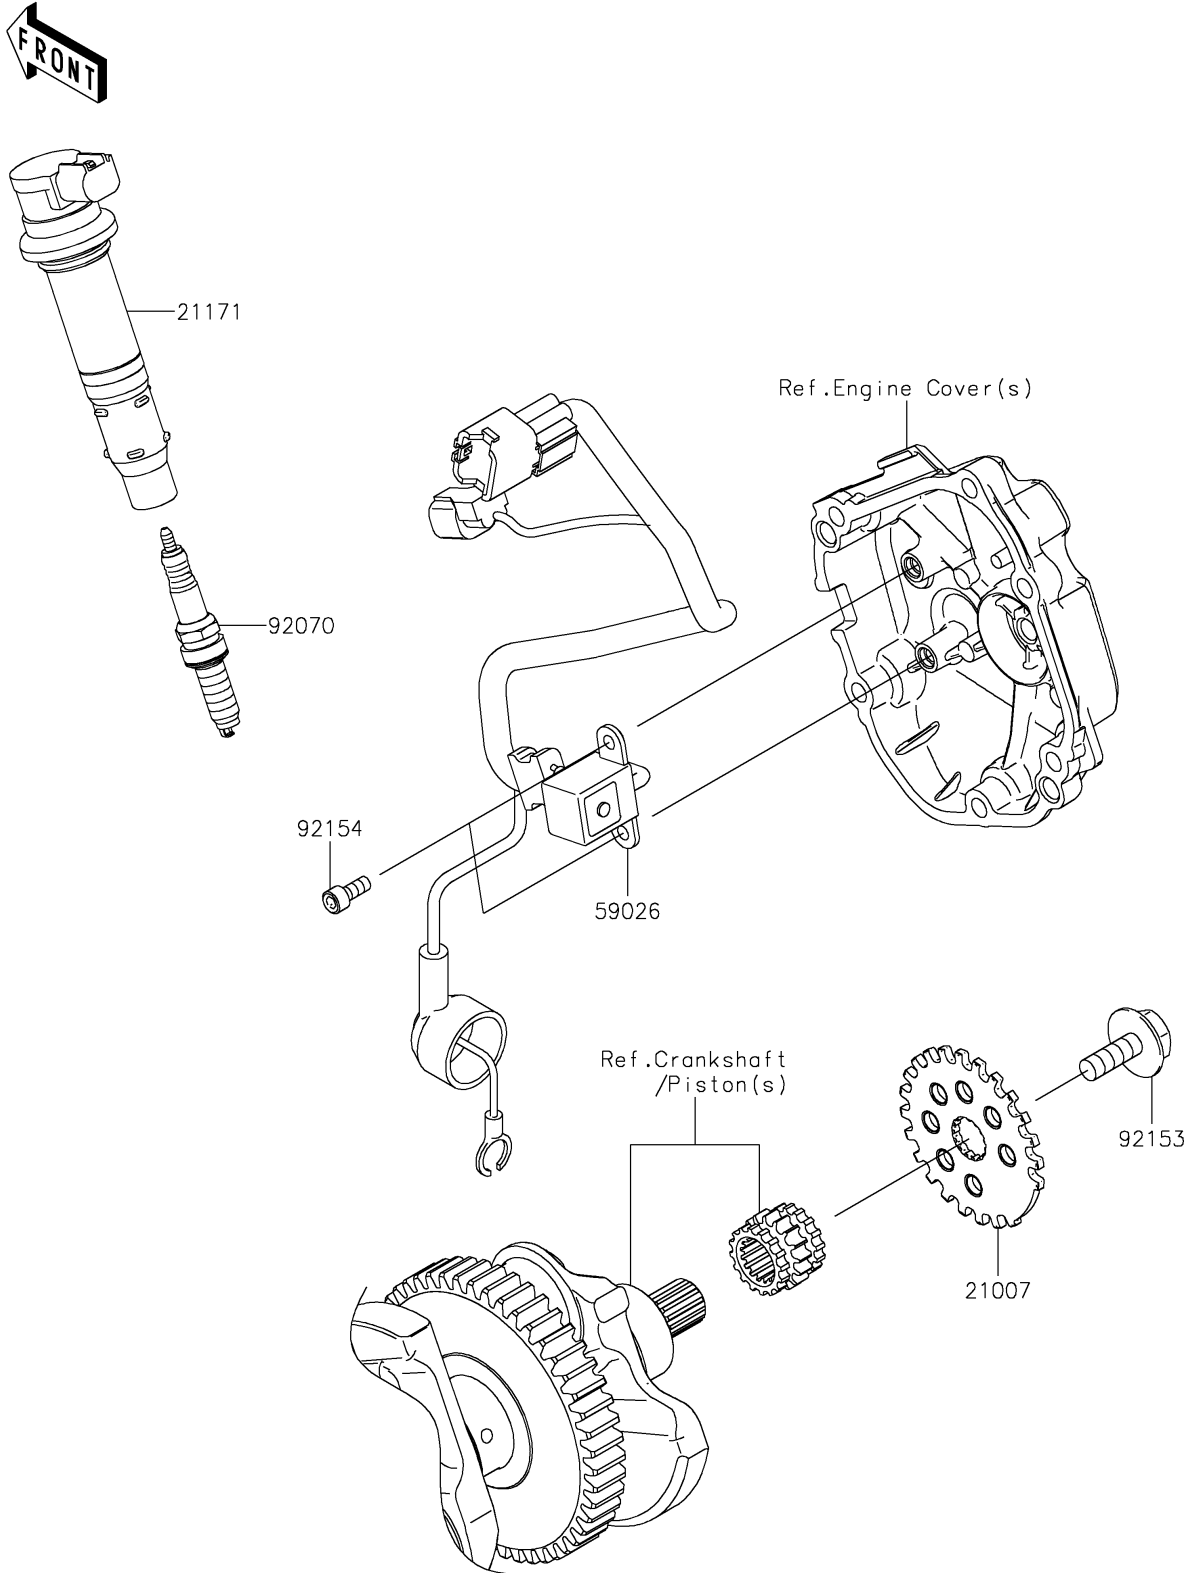

# 2021 Ninja® ZX™ -10R ABS KRT Edition PARTS DIAGRAM

Ignition System

E1830

## 2021 Ninja® ZX™ -10R ABS KRT Edition PARTS LIST

### Ignition System

ITEM NAME	PART NUMBER	QUANTITY
ROTOR,PULSING (Ref # 21007)	21007-0705	1
COIL-ASSY-IGNITION (Ref # 21171)	21171-0756	4
COIL-PULSING (Ref # 59026)	59026-0044	1
PLUG-SPARK,SILMAR9B9(NGK) (Ref # 92070)	92070-0047	4
BOLT,FLANGED,8X23 (Ref # 92153)	92153-0549	1
BOLT,SOCKET,5X12 (Ref # 92154)	92154-0503	2