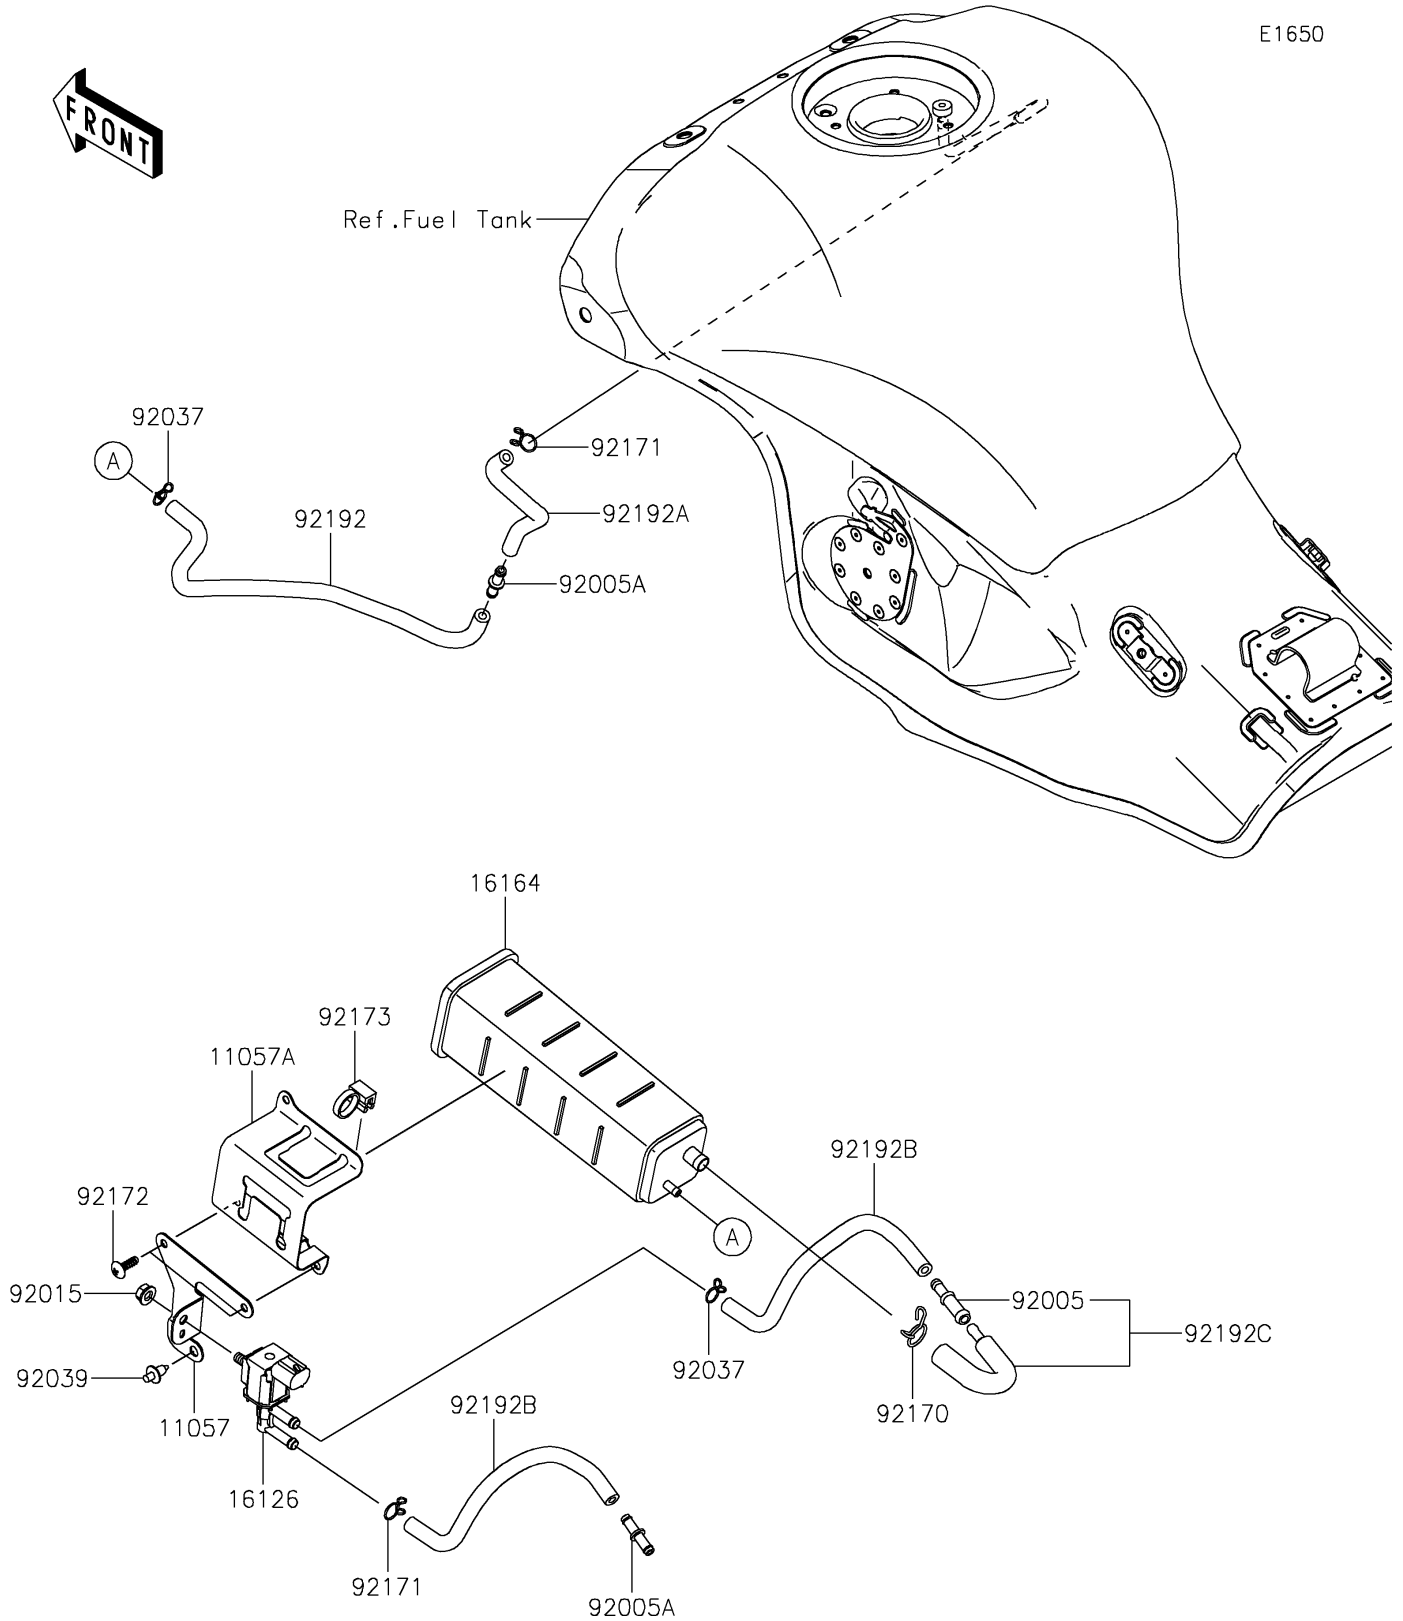

2021 Ninja® ZX™ -10R ABS KRT Edition PARTS DIAGRAM

Fuel Evaporative System(CA)

E1650

2021 Ninja® ZX™ -10R ABS KRT Edition PARTS LIST

Fuel Evaporative System(CA)

ITEM NAME	PART NUMBER	QUANTITY
BRACKET,SOLENOID VALVE (Ref # 11057)	11057-4234	1
BRACKET,CANISTER (Ref # 11057A)	11057-4235	1
VALVE,SOLENOID (Ref # 16126)	16126-0705	1
CANISTER (Ref # 16164)	16164-0009	1
FITTING (Ref # 92005)	92005-0720	1
FITTING (Ref # 92005A)	92005-0721	2
NUT,FLANGED,6MM (Ref # 92015)	92015-1367	1
CLAMP (Ref # 92037)	92037-1712	2
RIVET (Ref # 92039)	92039-0068	1
CLAMP (Ref # 92170)	92170-1695	1
CLAMP (Ref # 92171)	92171-0718	2
SCREW,TAPPING,5X16 (Ref # 92172)	92172-0175	2
CLAMP (Ref # 92173)	92173-0791	1
TUBE,CANISTER-FITTING(TANK) (Ref # 92192)	92192-1503	1
TUBE,FITTING(CANISTER)-TANK (Ref # 92192A)	92192-1506	1
TUBE,VALVE-TUBE(CANISTER) (Ref # 92192B)	92192-2506	2
TUBE,TUBE(VALVE)-CANISTER (Ref # 92192C)	92192-2507	1