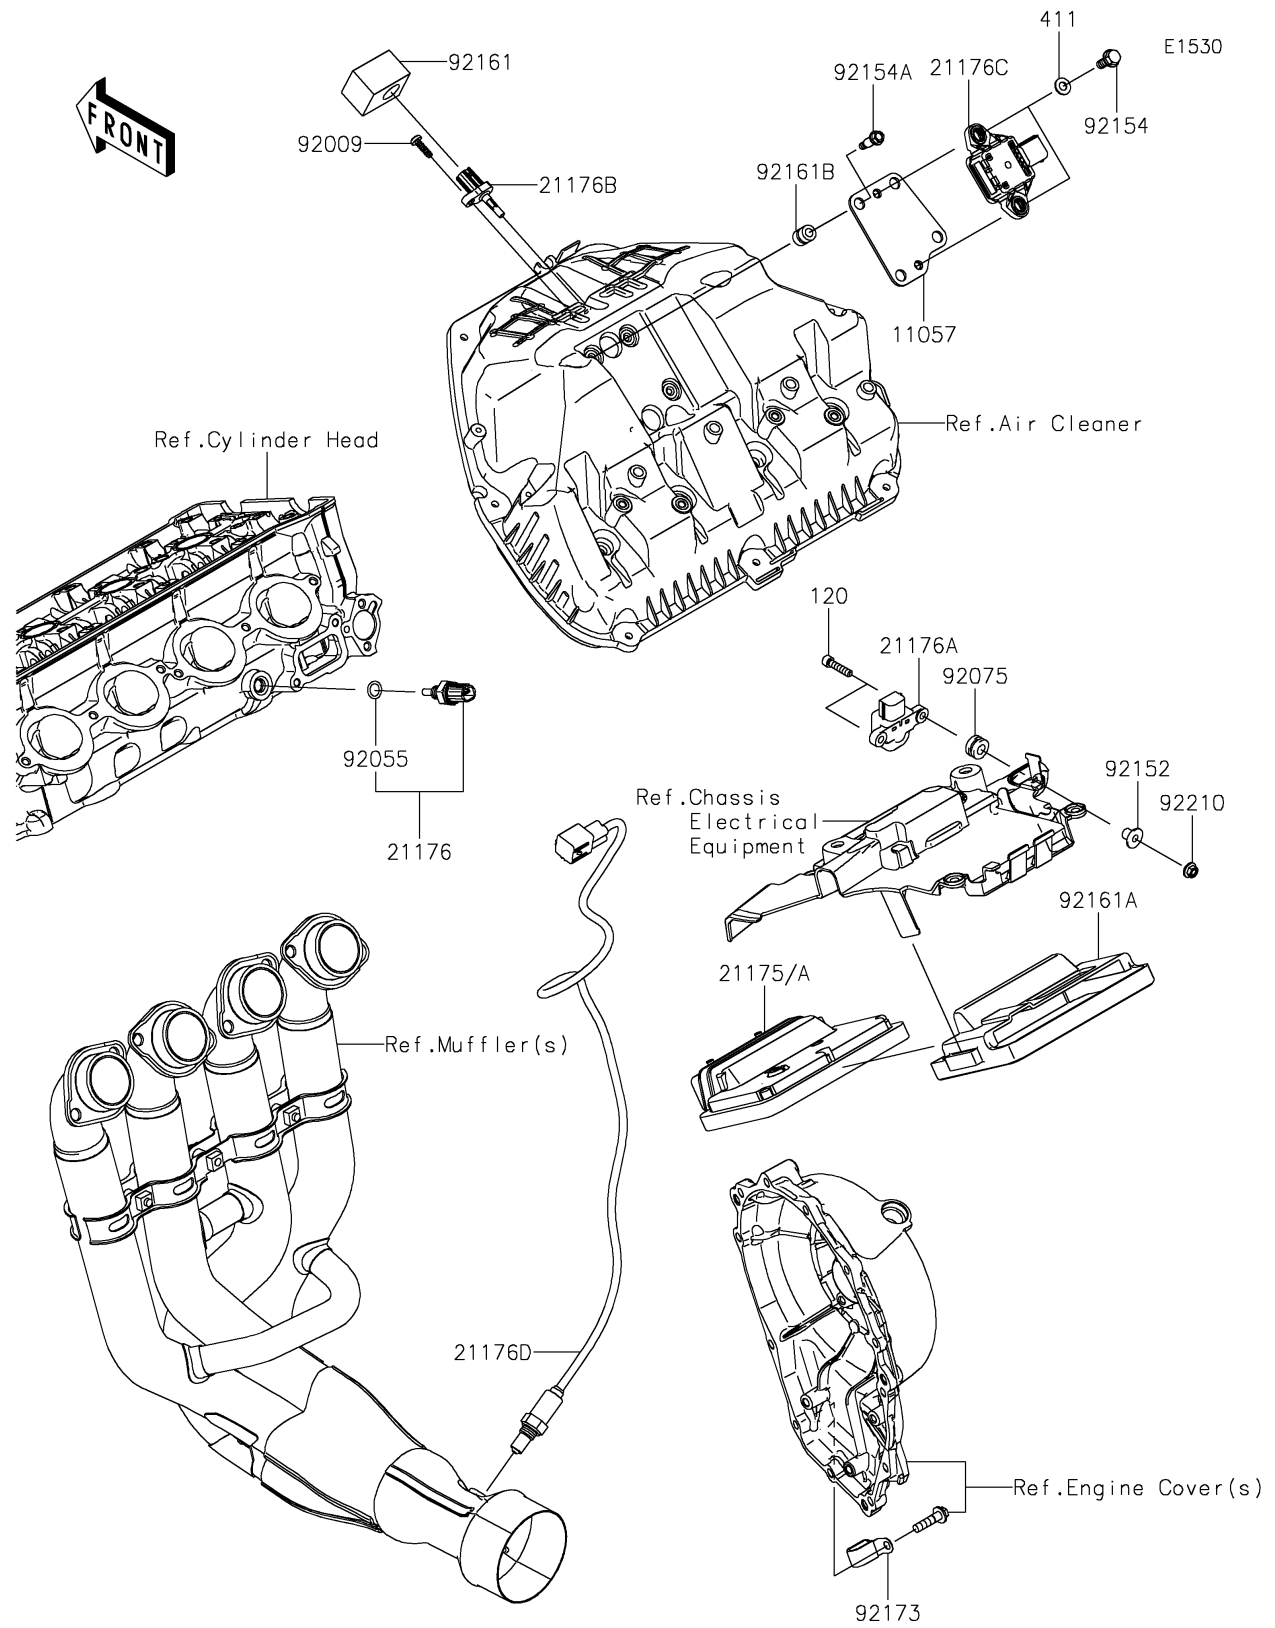

2021 Ninja® ZX™ -10R ABS KRT Edition PARTS DIAGRAM

Fuel Injection

2021 Ninja® ZX™ -10R ABS KRT Edition PARTS LIST

Fuel Injection

ITEM NAME	PART NUMBER	QUANTITY
BRACKET,GYRO SENSOR (Ref # 11057)	11057-1847	1
CONTROL UNIT-ELECTRONIC (Ref # 21175)	21175-1647	1
CONTROL UNIT-ELECTRONIC (Ref # 21175A)	21175-1650	1
SENSOR,WATER TEMP (Ref # 21176)	21176-0009	1
SENSOR,VEHICLE-DOWN (Ref # 21176A)	21176-0026	1
SENSOR,AIR TEMPERATURE (Ref # 21176B)	21176-0048	1
SENSOR,INERTIAL (Ref # 21176C)	21176-0878	1
SENSOR,OXYGEN (Ref # 21176D)	21176-0933	1
SCREW,TAPPING,5X16 (Ref # 92009)	92009-1984	1
RING-O,9.5X1.9 (Ref # 92055)	92055-0016	1
DAMPER (Ref # 92075)	92075-1912	2
COLLAR (Ref # 92152)	92152-1969	2
BOLT,FLANGED,6X16 (Ref # 92154)	92154-1851	2
BOLT,FLANGED,5X13.1 (Ref # 92154A)	92154-3841	4
DAMPER (Ref # 92161)	92161-0985	1
DAMPER,ECU (Ref # 92161A)	92161-2140	1
DAMPER,GYRO SENSOR (Ref # 92161B)	92161-2142	4
CLAMP (Ref # 92173)	92173-1549	1
NUT,FLANGED,5MM (Ref # 92210)	92210-0950	2
BOLT-SOCKET,5X22 (Ref # 120)	120R0522	2
WASHER-PLAIN,6MM (Ref # 411)	411S0600	2