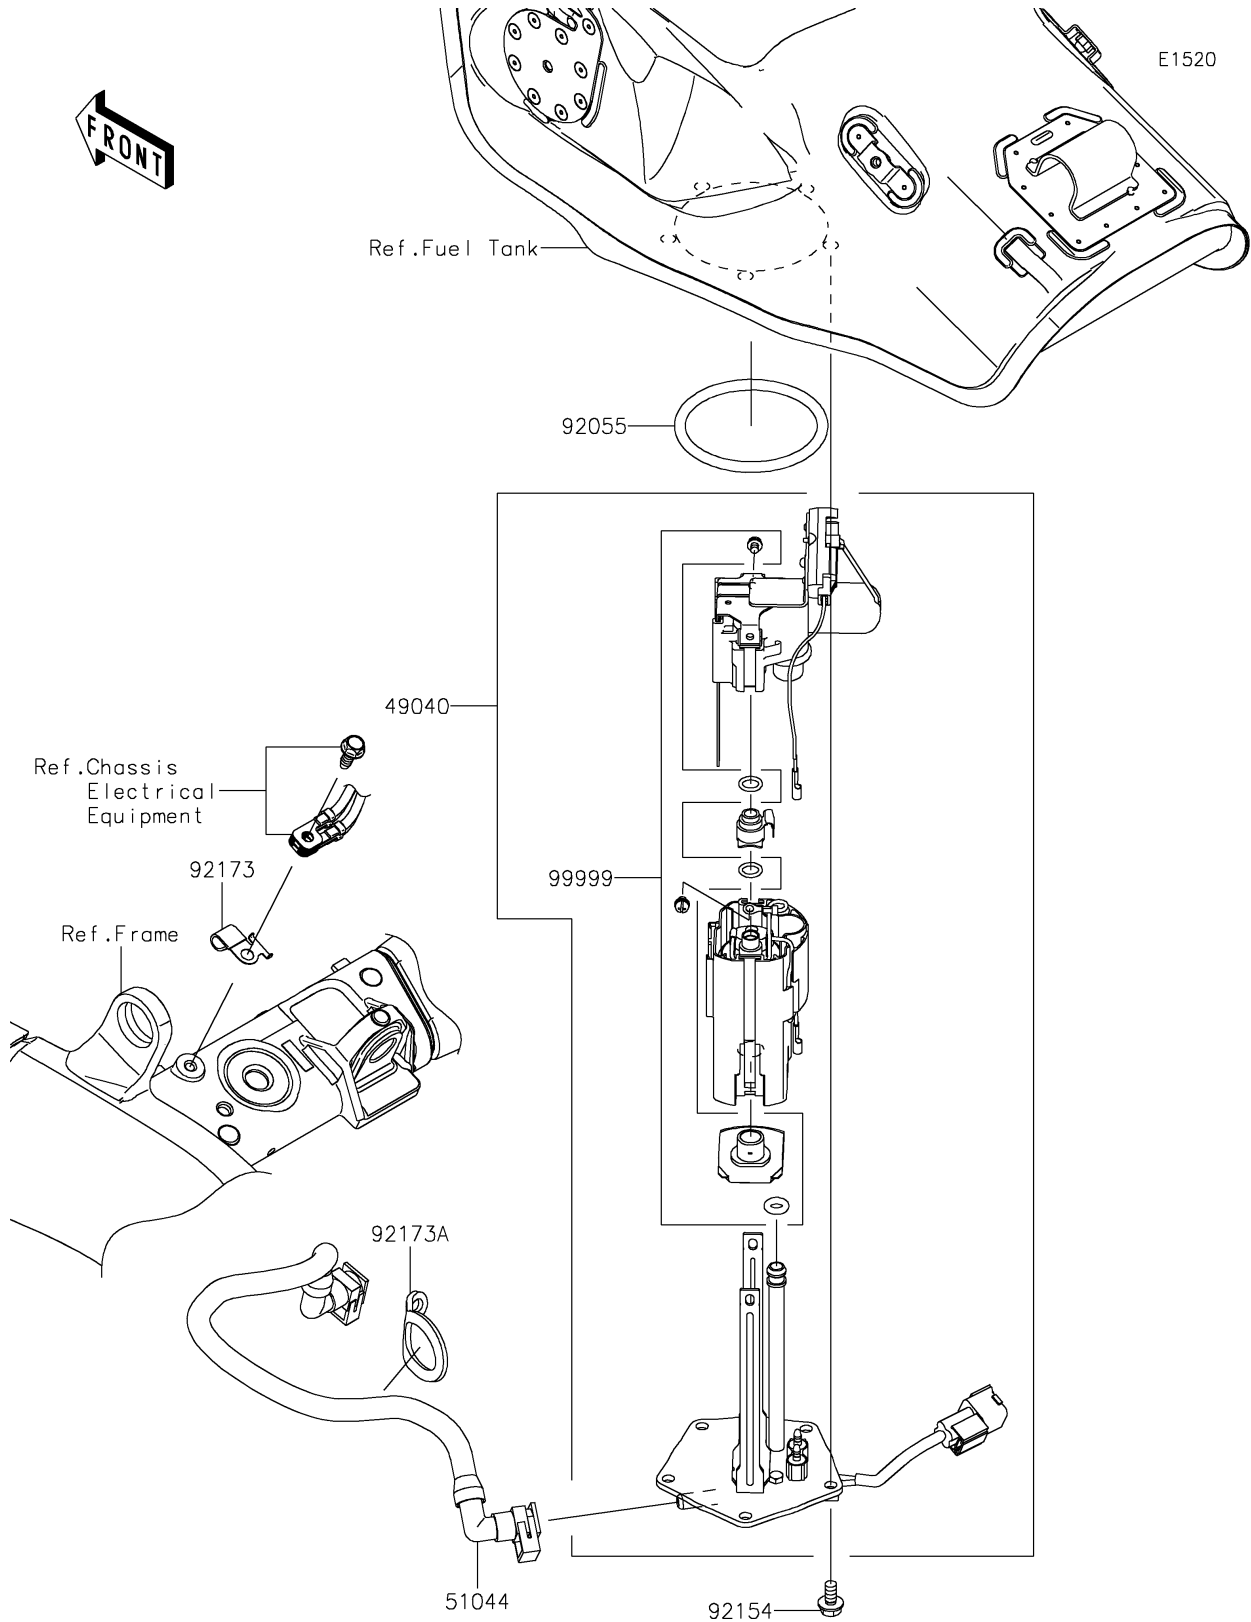

2021 Ninja® ZX™ -10R ABS KRT Edition PARTS DIAGRAM

Fuel Pump

2021 Ninja® ZX™ -10R ABS KRT Edition PARTS LIST

Fuel Pump

ITEM NAME	PART NUMBER	QUANTITY
PUMP-FUEL (Ref # 49040)	49040-0798	1
TUBE-ASSY,FUEL (Ref # 51044)	51044-0858	1
RING-O,70.6X5.7 (Ref # 92055)	92055-0210	1
BOLT,FLANGED,6X12 (Ref # 92154)	92154-1848	5
CLAMP (Ref # 92173)	92173-0831	1
CLAMP (Ref # 92173A)	92173-0832	1
KIT,FUEL FILTER (Ref # 99999)	99999-0521	1