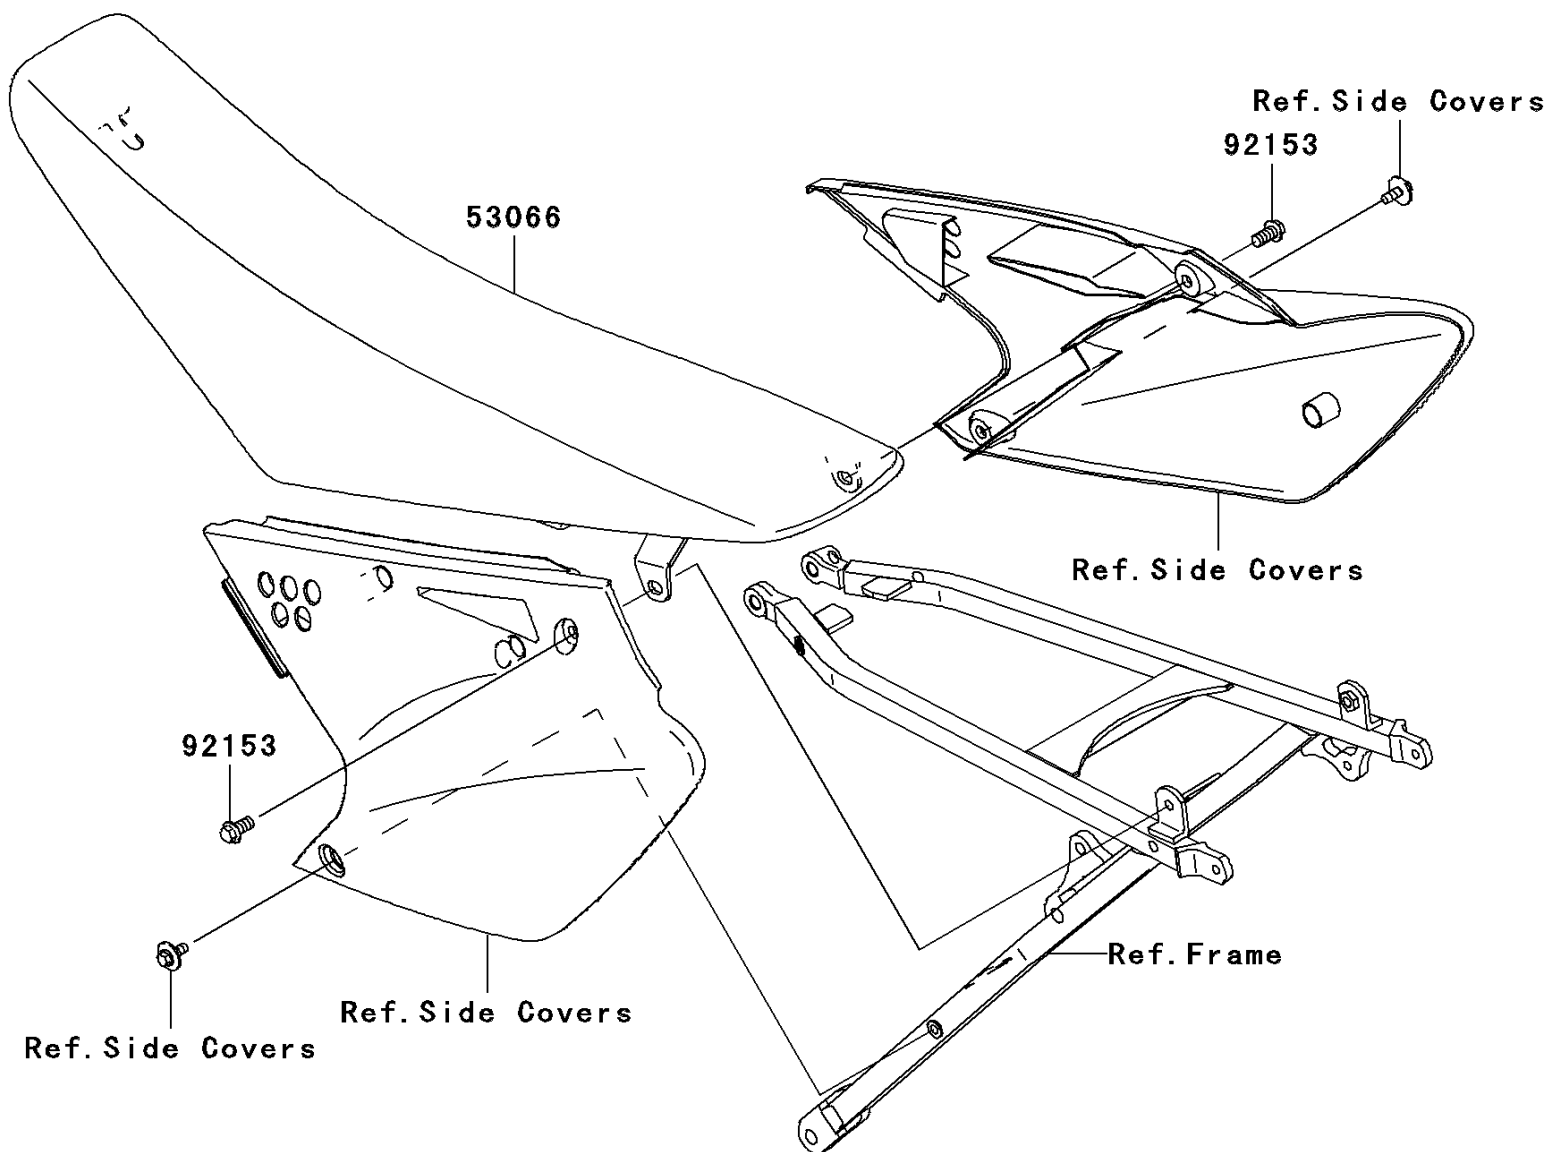

2007 KX250F PARTS DIAGRAM

Seat

F2510

2007 KX250F PARTS LIST

Seat

ITEM NAME	PART NUMBER	QUANTITY
SEAT-ASSY, GREEN/BLACK (Ref # 53066)	53066-0131-336	1
BOLT, FLANGED, 8X16 (Ref # 92153)	92153-1308	1