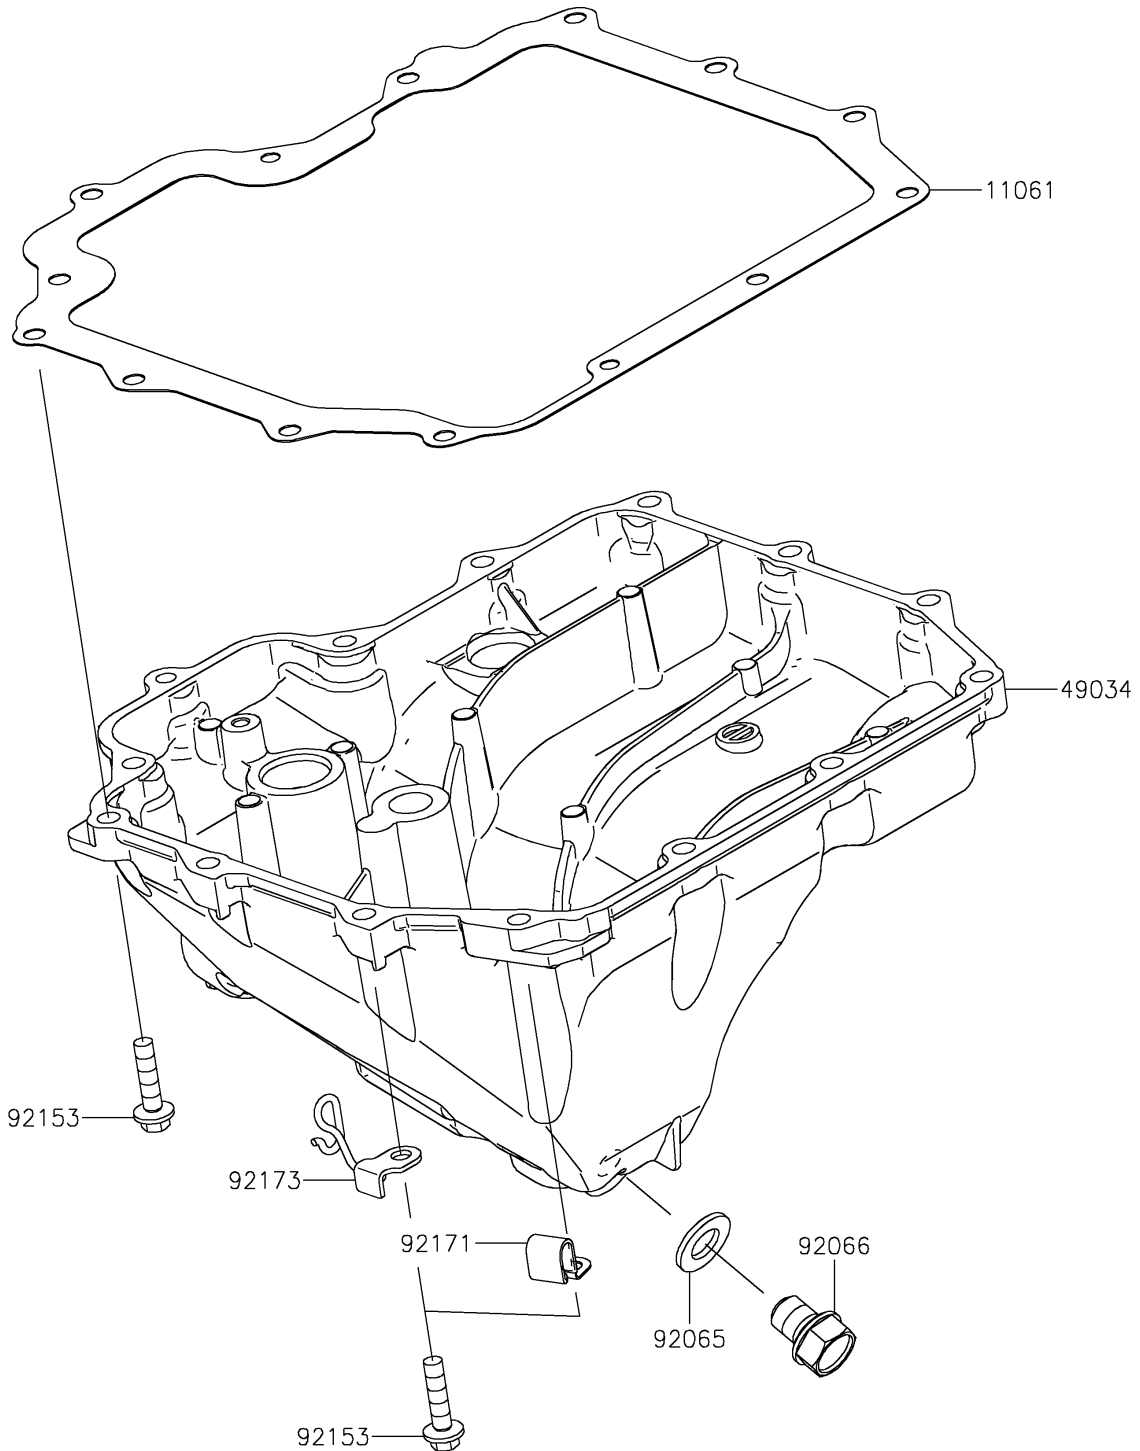

2021 Ninja® ZX™ -10R ABS KRT Edition PARTS DIAGRAM

Oil Pan

E1434

2021 Ninja® ZX™ -10R ABS KRT Edition PARTS LIST

Oil Pan

ITEM NAME	PART NUMBER	QUANTITY
GASKET,OIL PAN (Ref # 11061)	11061-0747	1
PAN-OIL (Ref # 49034)	49034-0580	1
GASKET,12X22X2 (Ref # 92065)	92065-097	1
PLUG,12X15 (Ref # 92066)	92066-0079	1
BOLT,FLANGED,6X25 (Ref # 92153)	92153-1569	14
CLAMP (Ref # 92171)	92171-0534	1
CLAMP (Ref # 92173)	92173-1555	1