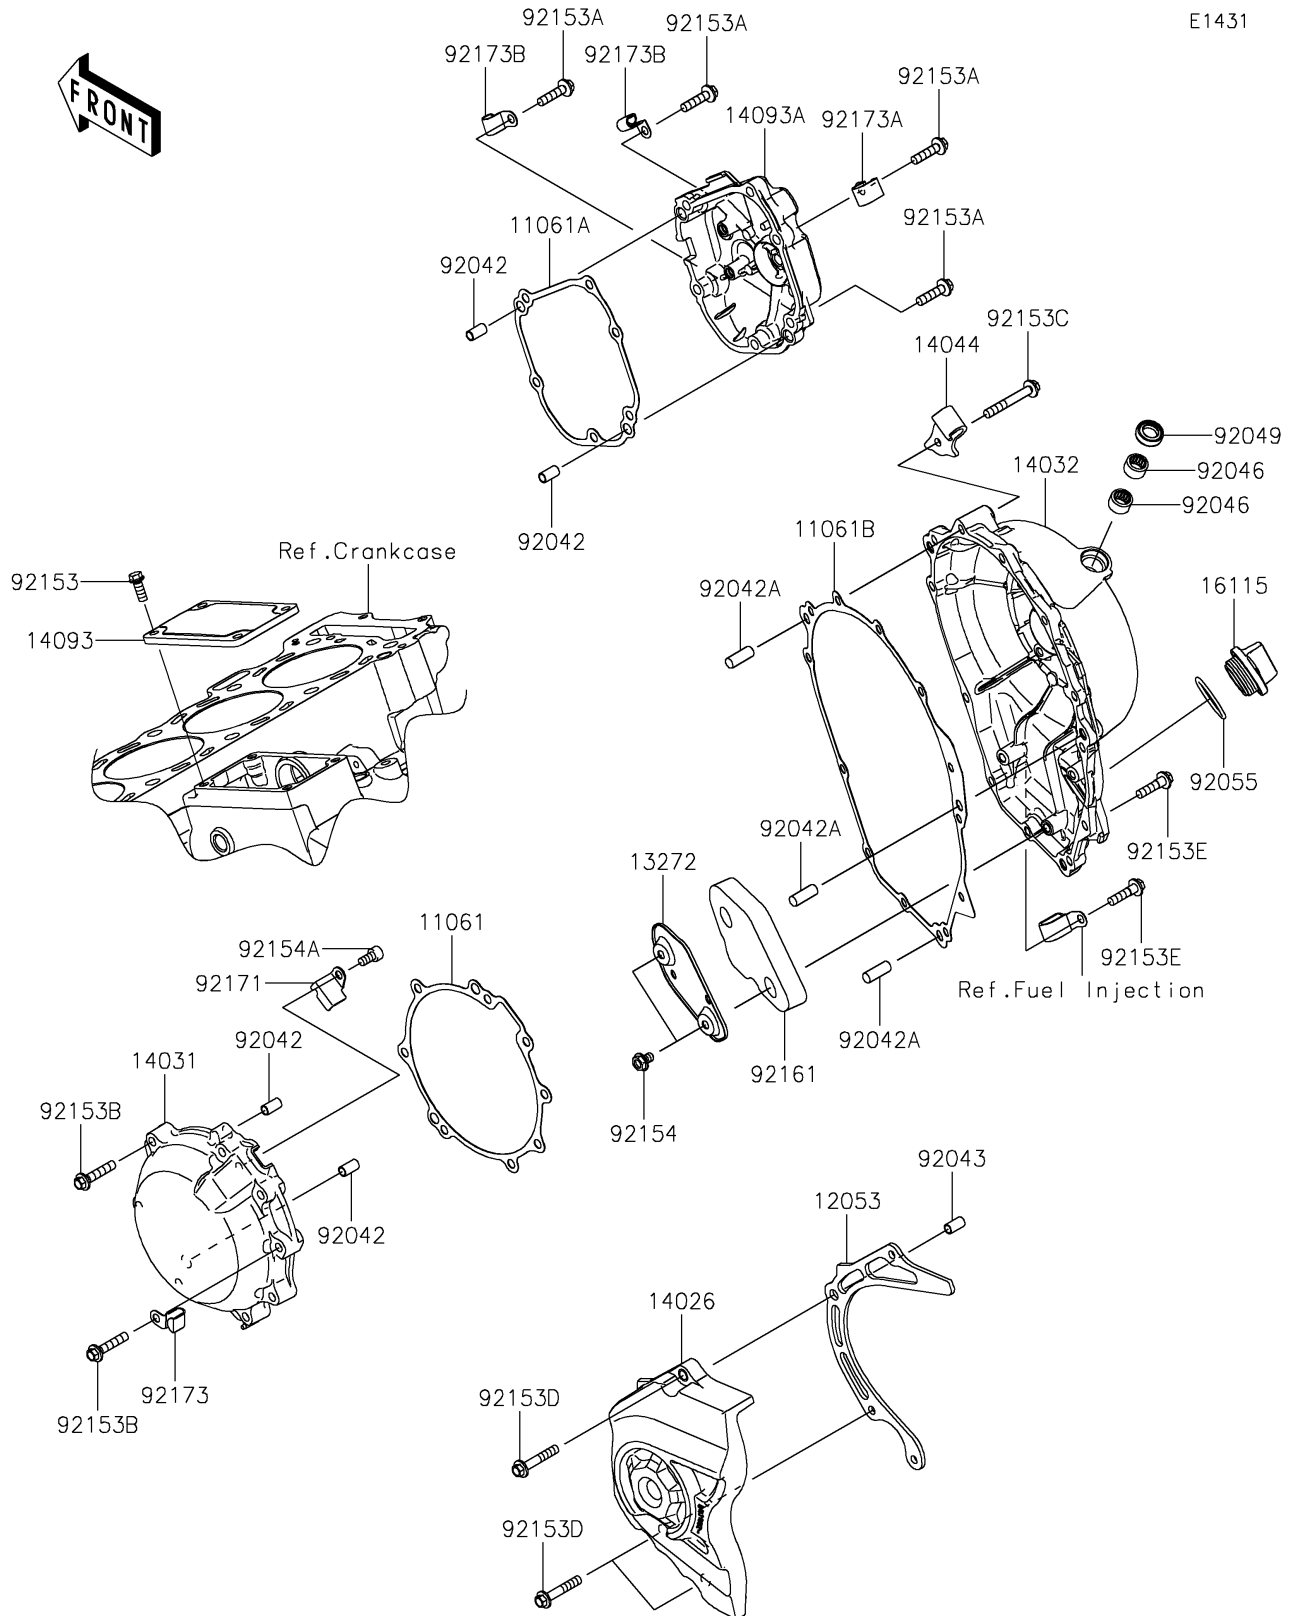

2021 Ninja® ZX™ -10R ABS KRT Edition PARTS DIAGRAM

Engine Cover(s)

E1431

2021 Ninja® ZX™ -10R ABS KRT Edition PARTS LIST

Engine Cover(s)

ITEM NAME	PART NUMBER	QUANTITY
GASKET,GENERATOR COVER (Ref # 11061)	11061-0441	1
GASKET,PULSER COVER (Ref # 11061A)	11061-0442	1
GASKET (Ref # 11061B)	11061-0735	1
GUIDE-CHAIN (Ref # 12053)	12053-0229	1
PLATE (Ref # 13272)	13272-0892	1
COVER-CHAIN (Ref # 14026)	14026-0124	1
COVER-GENERATOR (Ref # 14031)	14031-0615	1
COVER-CLUTCH (Ref # 14032)	14032-0635	1
HOLDER-CABLE (Ref # 14044)	14044-0566	1
COVER,STARTER (Ref # 14093)	14093-0759	1
COVER,PULSER (Ref # 14093A)	14093-1063	1
CAP-OIL FILLER (Ref # 16115)	16115-1009	1
PIN,DOWEL,6.3X8X14 (Ref # 92042)	92042-007	4
PIN,DOWEL,8X22 (Ref # 92042A)	92042-044	3
PIN,6.2X8X14 (Ref # 92043)	92043-1263	1
BEARING-NEEDLE,HK1210FM (Ref # 92046)	92046-0034	2
SEAL-OIL,CLUTCH RELEASE (Ref # 92049)	92049-1475	1
RING-O,31.5X2.6 (Ref # 92055)	92055-049	1
BOLT,6X16 (Ref # 92153)	92153-0695	4
BOLT,FLANGED,6X25 (Ref # 92153A)	92153-1569	6
BOLT,FLANGED,6X30 (Ref # 92153B)	92153-1574	8
BOLT,FLANGED,6X45 (Ref # 92153C)	92153-1575	1
BOLT,FLANGED,6X35 (Ref # 92153D)	92153-1579	3
BOLT,FLANGED,6X25 (Ref # 92153E)	92153-1716	11
BOLT,FLANGED,6X10 (Ref # 92154)	92154-0492	2
BOLT,SOCKET,6X12 (Ref # 92154A)	92154-1889	1
DAMPER,CLUTCH COVER (Ref # 92161)	92161-0873	1
CLAMP (Ref # 92171)	92171-0938	1
CLAMP (Ref # 92173)	92173-0082	1

2021 Ninja® ZX™ -10R ABS KRT Edition PARTS LIST

Engine Cover(s)

ITEM NAME	PART NUMBER	QUANTITY
CLAMP (Ref # 92173A)	92173-2439	1
CLAMP (Ref # 92173B)	92173-2447	2