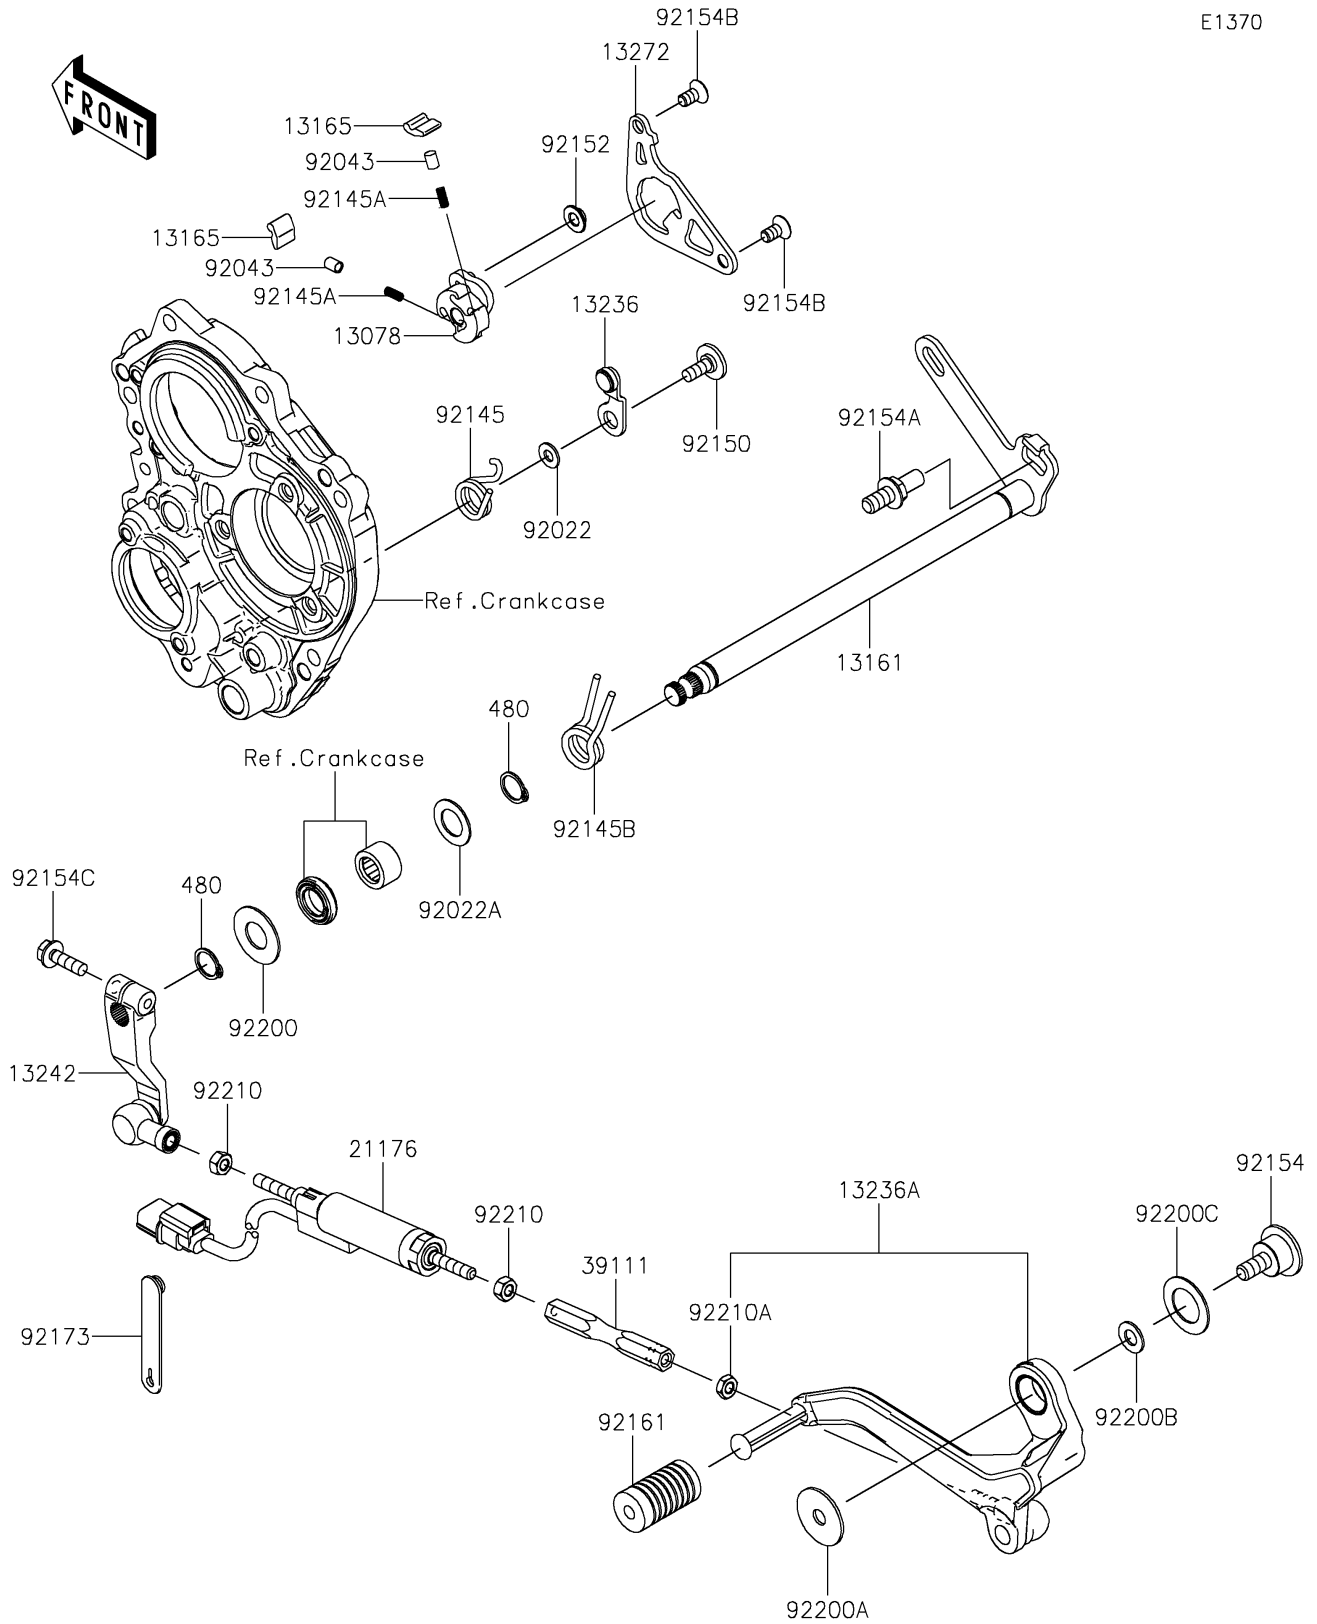

# 2021 Ninja® ZX™ -10R ABS KRT Edition PARTS DIAGRAM

## Gear Change Mechanism

E1370

### Gear Change Mechanism

ITEM NAME	PART NUMBER	QUANTITY
RATCHET (Ref # 13078)	13078-0012	1
LEVER-COMP-CHANGE SHAFT (Ref # 13161)	13161-0078	1
PAWL (Ref # 13165)	13165-0018	2
LEVER-COMP,POSITION (Ref # 13236)	13236-0192	1
LEVER-COMP,CHANGE PEDAL (Ref # 13236A)	13236-0843	1
LEVER-ASSY-CHANGE (Ref # 13242)	13242-0241	1
PLATE (Ref # 13272)	13272-2171	1
SENSOR,QUICK SHIFTER (Ref # 21176)	21176-0850	1
ROD-TIE (Ref # 39111)	39111-0338	1
WASHER,6X12.8X1.2 (Ref # 92022)	92022-1827	1
WASHER,14.3X24X1 (Ref # 92022A)	92022-272	1
PIN,PLUNGER (Ref # 92043)	92043-1676	2
SPRING (Ref # 92145)	92145-0849	1
SPRING (Ref # 92145A)	92145-1490	2
SPRING (Ref # 92145B)	92145-1734	1
BOLT,SOCKET,6X16 (Ref # 92150)	92150-1673	1
COLLAR (Ref # 92152)	92152-1414	1
BOLT (Ref # 92154)	92154-1884	1
BOLT,RETURN SPRING (Ref # 92154A)	92154-1885	1
BOLT,TORX,6X8.7 (Ref # 92154B)	92154-1886	2
BOLT,FLANGED,6X20 (Ref # 92154C)	92154-2090	1
DAMPER (Ref # 92161)	92161-2401	1
CLAMP (Ref # 92173)	92173-2199	1
WASHER (Ref # 92200)	92200-0265	1
WASHER,8.2X30X1.5 (Ref # 92200A)	92200-0810	1
WASHER,8.2X18X1.2 (Ref # 92200B)	92200-0811	1
WASHER,18.3X30X1 (Ref # 92200C)	92200-0812	1
NUT,6MM (Ref # 92210)	92210-1100	2
NUT,LEFT HANDED,6MM (Ref # 92210A)	92210-1101	1

## Gear Change Mechanism

ITEM NAME	PART NUMBER	QUANTITY
CIRCLIP-TYPE-C,14MM (Ref # 480)	480J1400	2