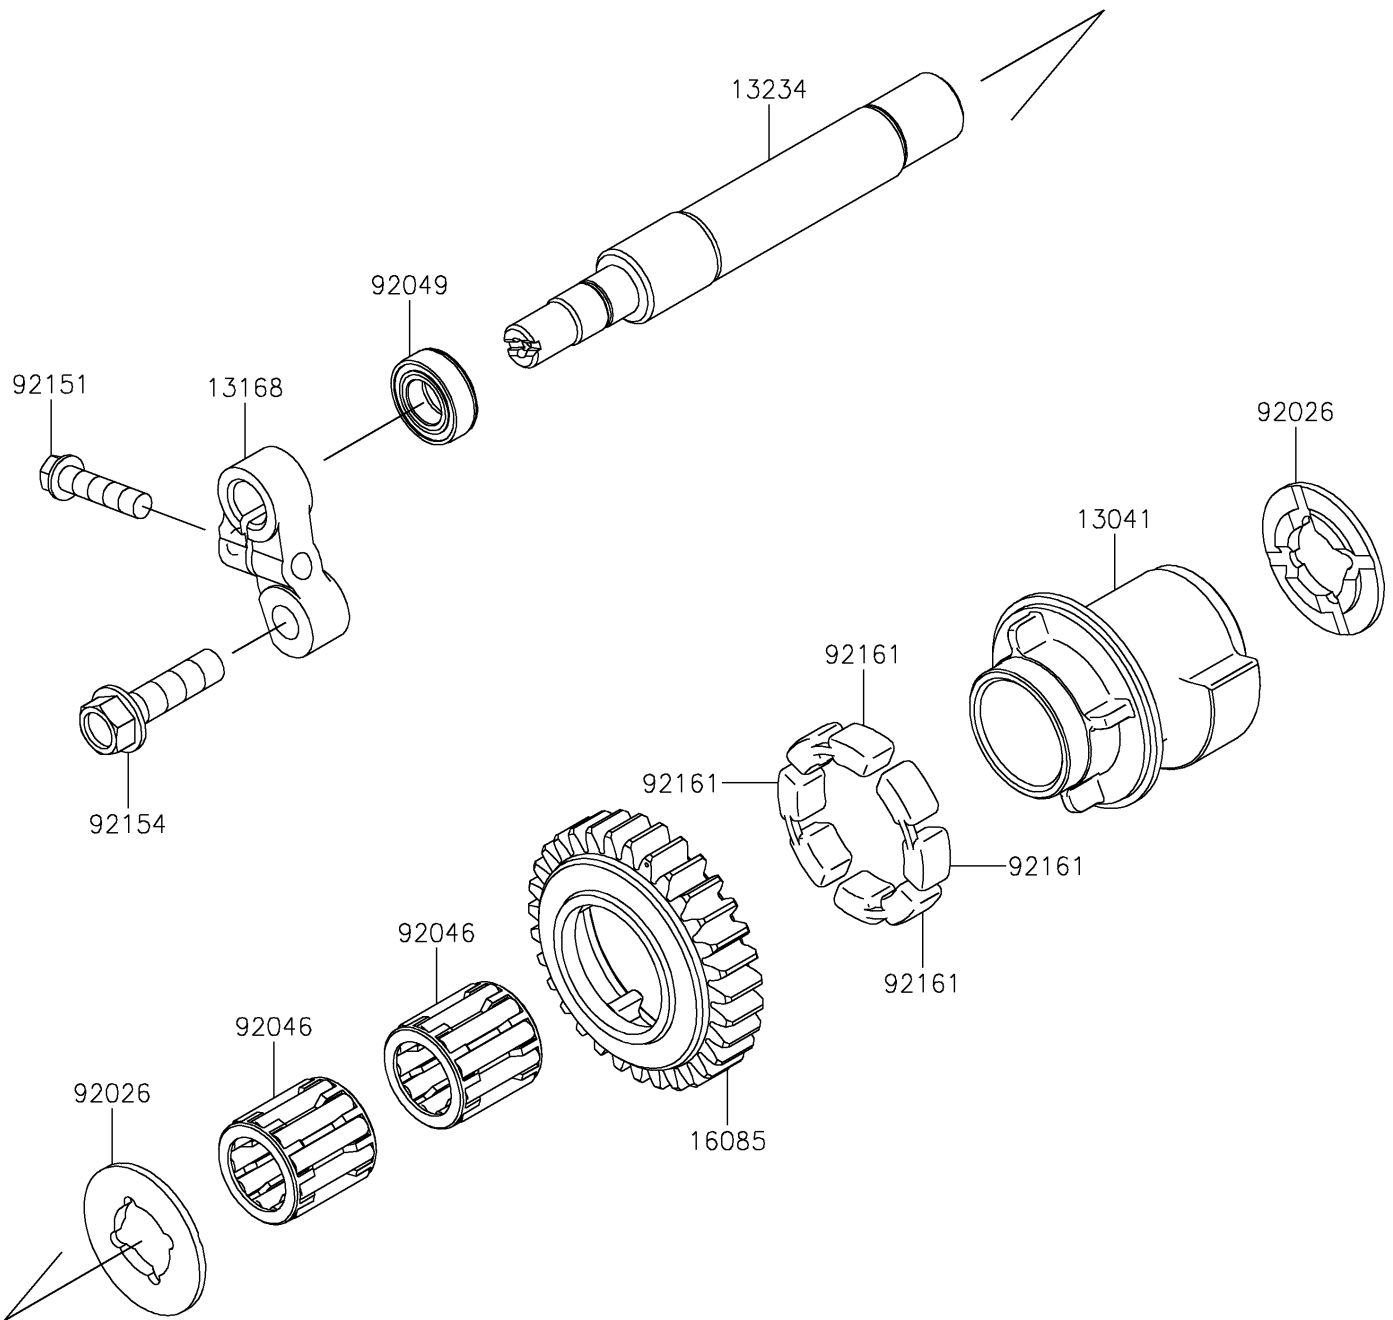

2021 Ninja® ZX™ -10R ABS KRT Edition PARTS DIAGRAM

Balancer

E1323

2021 Ninja® ZX™ -10R ABS KRT Edition PARTS LIST

Balancer

ITEM NAME	PART NUMBER	QUANTITY
BALANCER (Ref # 13041)	13041-0553	1
LEVER, BACKLASH ADJUSTMENT (Ref # 13168)	13168-0831	1
SHAFT-COMP (Ref # 13234)	13234-0589	1
GEAR, BALANCER, 31T (Ref # 16085)	16085-0684	1
SPACER (Ref # 92026)	92026-0082	2
BEARING-NEEDLE (Ref # 92046)	92046-1266	2
SEAL-OIL (Ref # 92049)	92049-0720	1
BOLT, FLANGED-SMALL, 6X25 (Ref # 92151)	92151-1930	1
BOLT, FLANGED, 8X30 (Ref # 92154)	92154-1796	1
DAMPER (Ref # 92161)	92161-1055	4