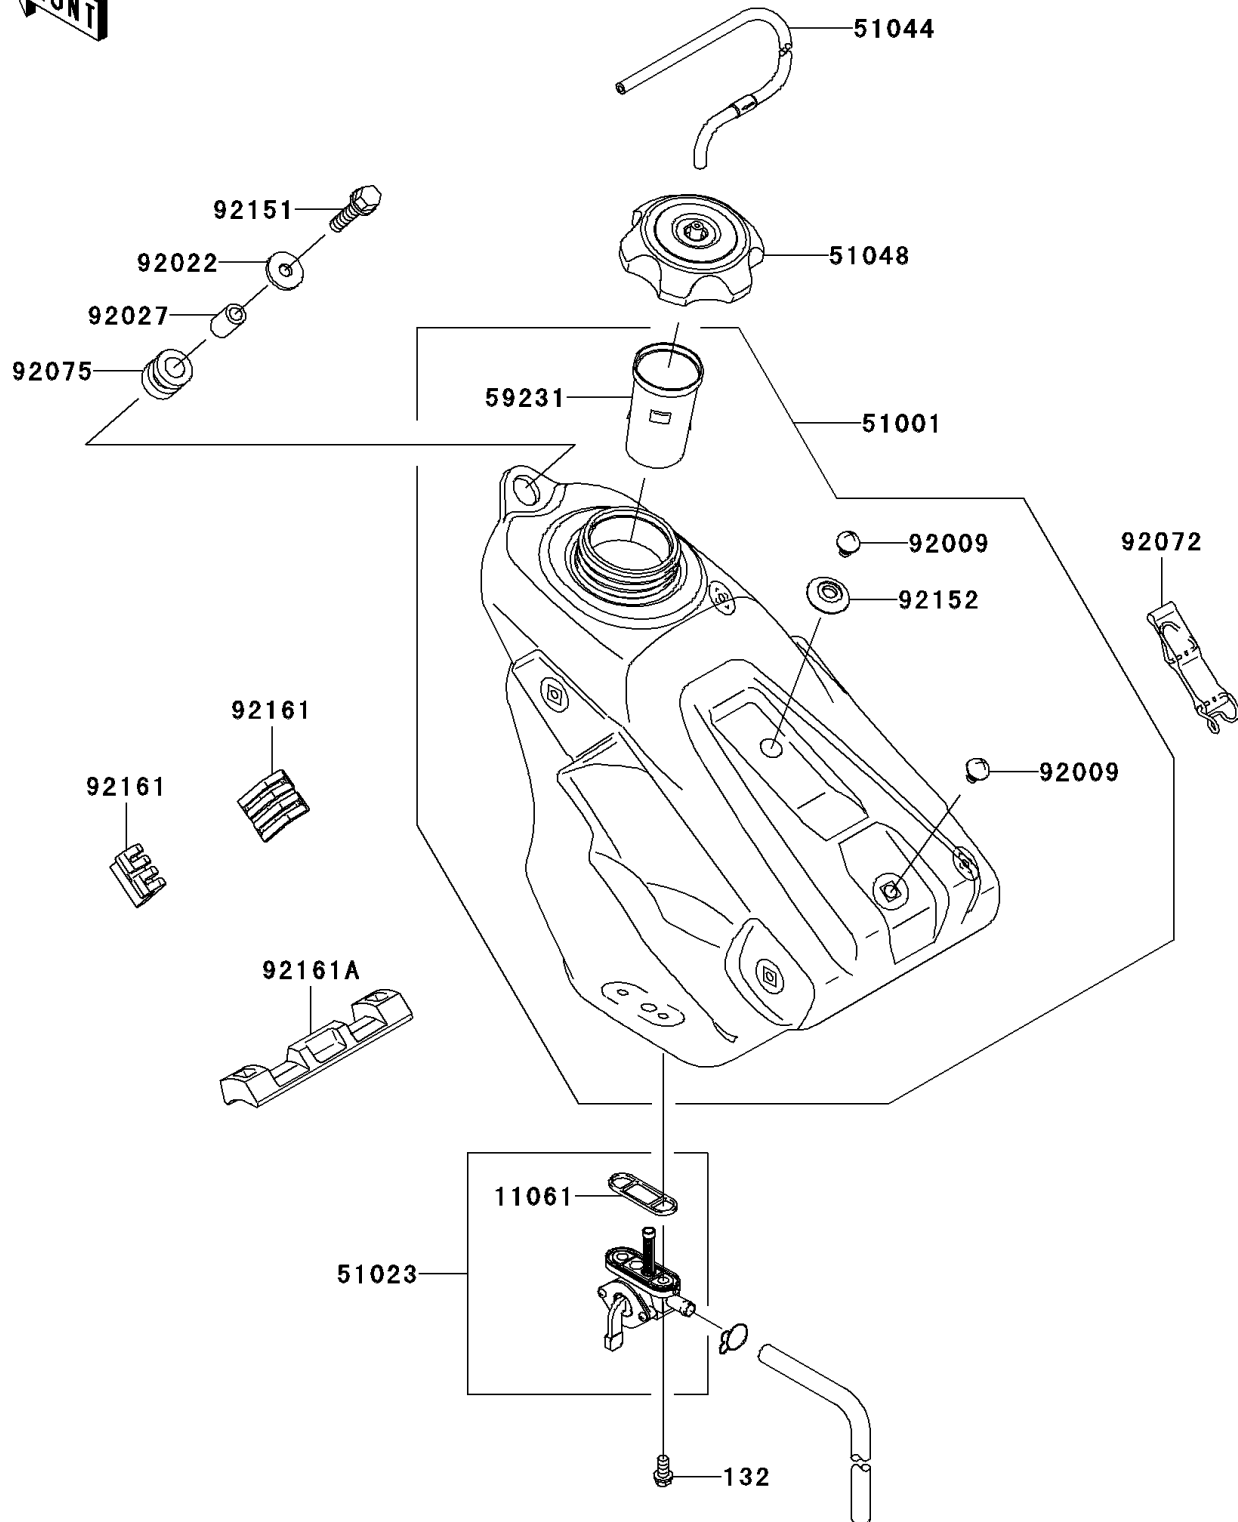

## 2007 KX250F PARTS DIAGRAM

Fuel Tank

F2410

## 2007 KX250F PARTS LIST

Fuel Tank

ITEM NAME	PART NUMBER	QUANTITY
BOLT-FLANGED-SMALL,6X12 (Ref # 132)	132L0612	1
GASKET,FUEL TAP (Ref # 11061)	11061-0181	1
TANK-COMP-FUEL,F.BLACK (Ref # 51001)	51001-0110-6Z	1
TAP-ASSY,FUEL (Ref # 51023)	51023-0025	1
TUBE-ASSY,TANK CAP (Ref # 51044)	51044-0023	1
CAP-ASSY-TANK,FUEL (Ref # 51048)	51048-0009	1
FILLER (Ref # 59231)	59231-0019	1
SCREW,6MM (Ref # 92009)	92009-1971	1
WASHER,6.5X24X2 (Ref # 92022)	92022-1690	1
COLLAR,6.8X10X14 (Ref # 92027)	92027-1966	1
BAND,FUEL TANK (Ref # 92072)	92072-0045	1
DAMPER (Ref # 92075)	92075-1787	1
BOLT,FLANGED-SMALL,6X25 (Ref # 92151)	92151-1930	1
COLLAR (Ref # 92152)	92152-1346	1
DAMPER,FUEL TANK,SIDE (Ref # 92161)	92161-0254	1
DAMPER,FUEL TANK,REAR (Ref # 92161A)	92161-0255	1