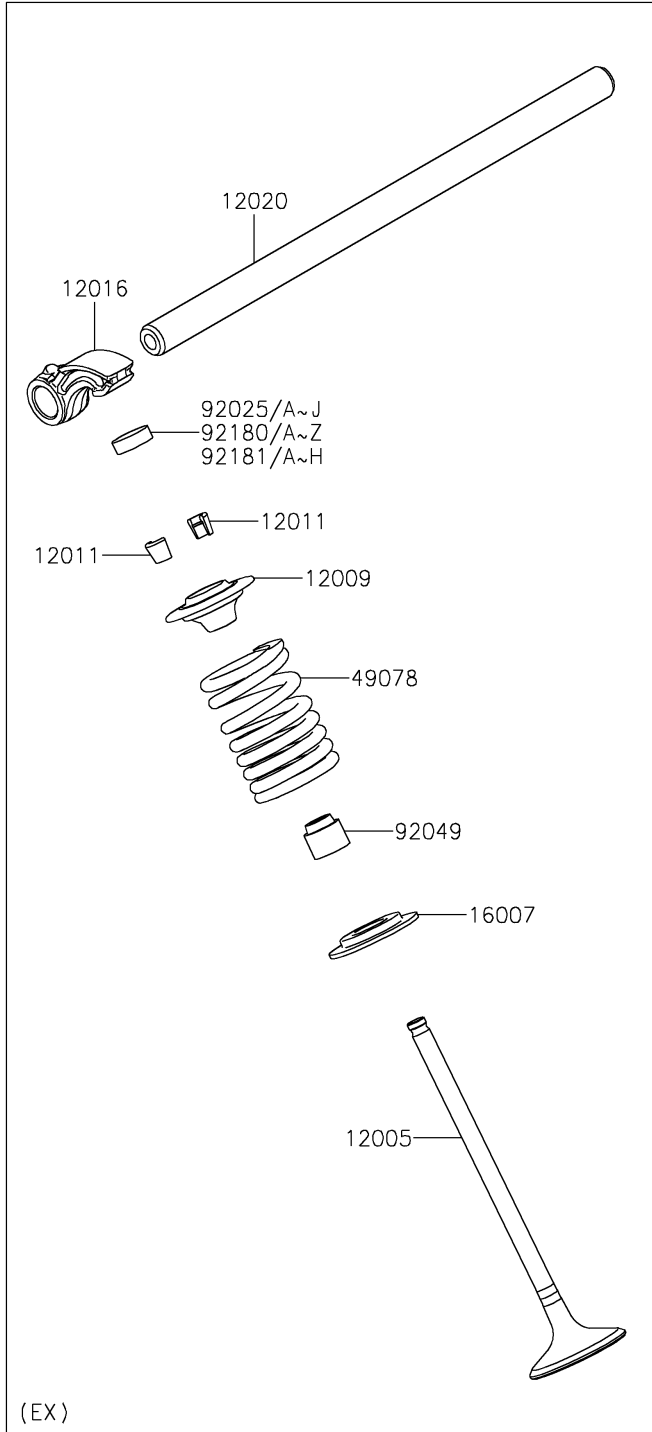

# 2021 Ninja® ZX™ -10R ABS KRT Edition PARTS DIAGRAM

Valve(s)

E1210

(EX)

(IN)

## 2021 Ninja® ZX™ -10R ABS KRT Edition PARTS LIST

Valve(s)

ITEM NAME	PART NUMBER	QUANTITY
VALVE-INTAKE (Ref # 12004)	12004-0763	8
VALVE-EXHAUST (Ref # 12005)	12005-0788	8
RETAINER-VALVE SPRING (Ref # 12009)	12009-0040	8
RETAINER-VALVE SPRING (Ref # 12009A)	12009-0044	8
COLLET (Ref # 12011)	12011-1053	32
ARM-ROCKER (Ref # 12016)	12016-0726	16
SHAFT-ROCKER (Ref # 12020)	12020-0026	4
SEAT-SPRING (Ref # 16007)	16007-0003	8
SEAT-SPRING (Ref # 16007A)	16007-0044	8
SPRING-ENGINE VALVE (Ref # 49078)	49078-0729	8
SPRING-ENGINE VALVE (Ref # 49078A)	49078-0763	8
SHIM,T=2.50 (Ref # 92025)	92025-1880	AR
SHIM,T=2.55 (Ref # 92025A)	92025-1881	AR
SHIM,T=2.60 (Ref # 92025B)	92025-1882	AR
SHIM,T=2.65 (Ref # 92025C)	92025-1883	AR
SHIM,T=2.70 (Ref # 92025D)	92025-1884	AR
SHIM,T=2.75 (Ref # 92025E)	92025-1885	AR
SHIM,T=2.80 (Ref # 92025F)	92025-1886	AR
SHIM,T=2.85 (Ref # 92025G)	92025-1887	AR
SHIM,T=2.90 (Ref # 92025H)	92025-1888	AR
SHIM,T=2.95 (Ref # 92025I)	92025-1889	AR
SHIM,T=3.00 (Ref # 92025J)	92025-1890	16
SEAL-OIL,VSB 4.3 7.5 5.3 8.3 (Ref # 92049)	92049-1349	16
SHIM,T=2.825 (Ref # 92180)	92180-0216	AR
SHIM,T=2.875 (Ref # 92180A)	92180-0217	AR
SHIM,T=2.925 (Ref # 92180B)	92180-0218	AR
SHIM,T=2.975 (Ref # 92180C)	92180-0219	AR
SHIM,T=2.775 (Ref # 92180D)	92180-1196	AR
SHIM,T=3.025 (Ref # 92180E)	92180-1523	AR