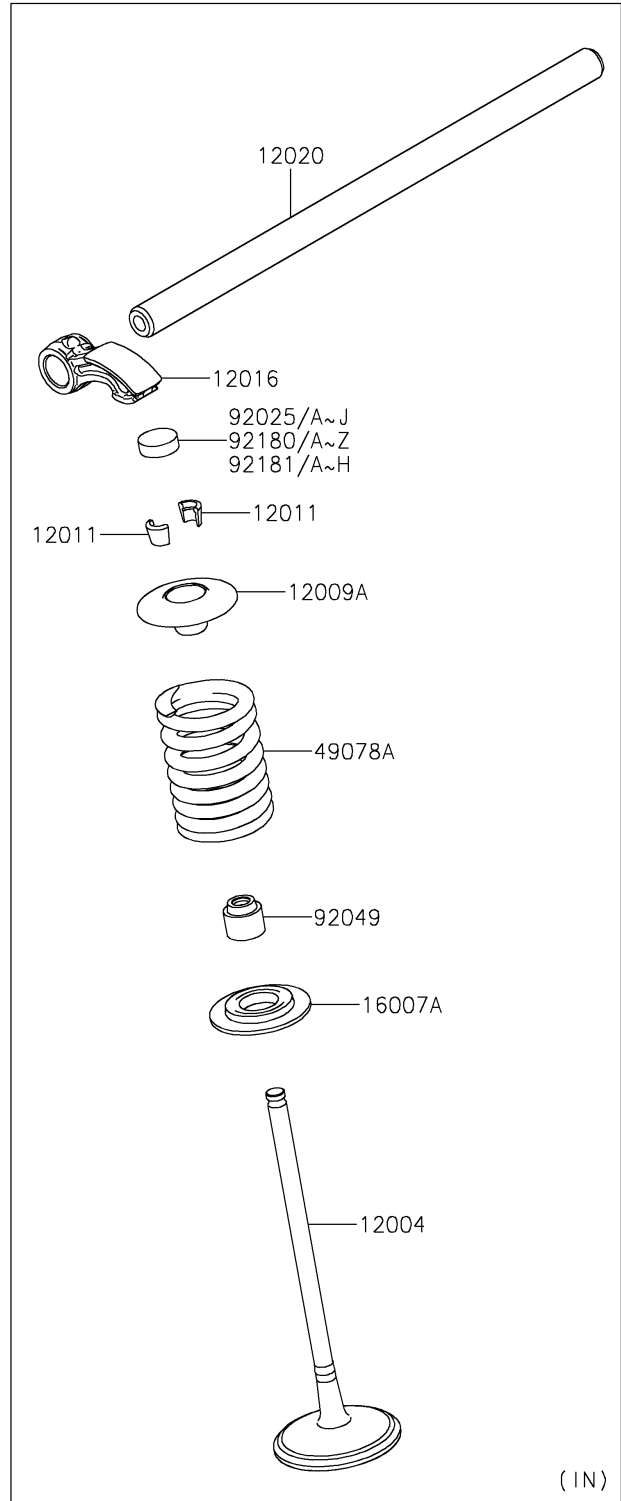

# 2021 Ninja® ZX™ -10R ABS KRT Edition PARTS DIAGRAM

Valve(s)

E1210

(EX)

(IN)

## 2021 Ninja® ZX™ -10R ABS KRT Edition PARTS LIST

Valve(s)

ITEM NAME	PART NUMBER	QUANTITY
VALVE-INTAKE (Ref # 12004)	12004-0763	8
VALVE-EXHAUST (Ref # 12005)	12005-0788	8
RETAINER-VALVE SPRING (Ref # 12009)	12009-0040	8
RETAINER-VALVE SPRING (Ref # 12009A)	12009-0044	8
COLLET (Ref # 12011)	12011-1053	32
ARM-ROCKER (Ref # 12016)	12016-0726	16
SHAFT-ROCKER (Ref # 12020)	12020-0026	4
SEAT-SPRING (Ref # 16007)	16007-0003	8
SEAT-SPRING (Ref # 16007A)	16007-0044	8
SPRING-ENGINE VALVE (Ref # 49078)	49078-0729	8
SPRING-ENGINE VALVE (Ref # 49078A)	49078-0763	8
SHIM,T=2.50 (Ref # 92025)	92025-1880	AR
SHIM,T=2.55 (Ref # 92025A)	92025-1881	AR
SHIM,T=2.60 (Ref # 92025B)	92025-1882	AR
SHIM,T=2.65 (Ref # 92025C)	92025-1883	AR
SHIM,T=2.70 (Ref # 92025D)	92025-1884	AR
SHIM,T=2.75 (Ref # 92025E)	92025-1885	AR
SHIM,T=2.80 (Ref # 92025F)	92025-1886	AR
SHIM,T=2.85 (Ref # 92025G)	92025-1887	AR
SHIM,T=2.90 (Ref # 92025H)	92025-1888	AR
SHIM,T=2.95 (Ref # 92025I)	92025-1889	AR
SHIM,T=3.00 (Ref # 92025J)	92025-1890	16
SEAL-OIL,VSB 4.3 7.5 5.3 8.3 (Ref # 92049)	92049-1349	16
SHIM,T=2.825 (Ref # 92180)	92180-0216	AR
SHIM,T=2.875 (Ref # 92180A)	92180-0217	AR
SHIM,T=2.925 (Ref # 92180B)	92180-0218	AR
SHIM,T=2.975 (Ref # 92180C)	92180-0219	AR
SHIM,T=2.775 (Ref # 92180D)	92180-1196	AR
SHIM,T=3.025 (Ref # 92180E)	92180-1523	AR