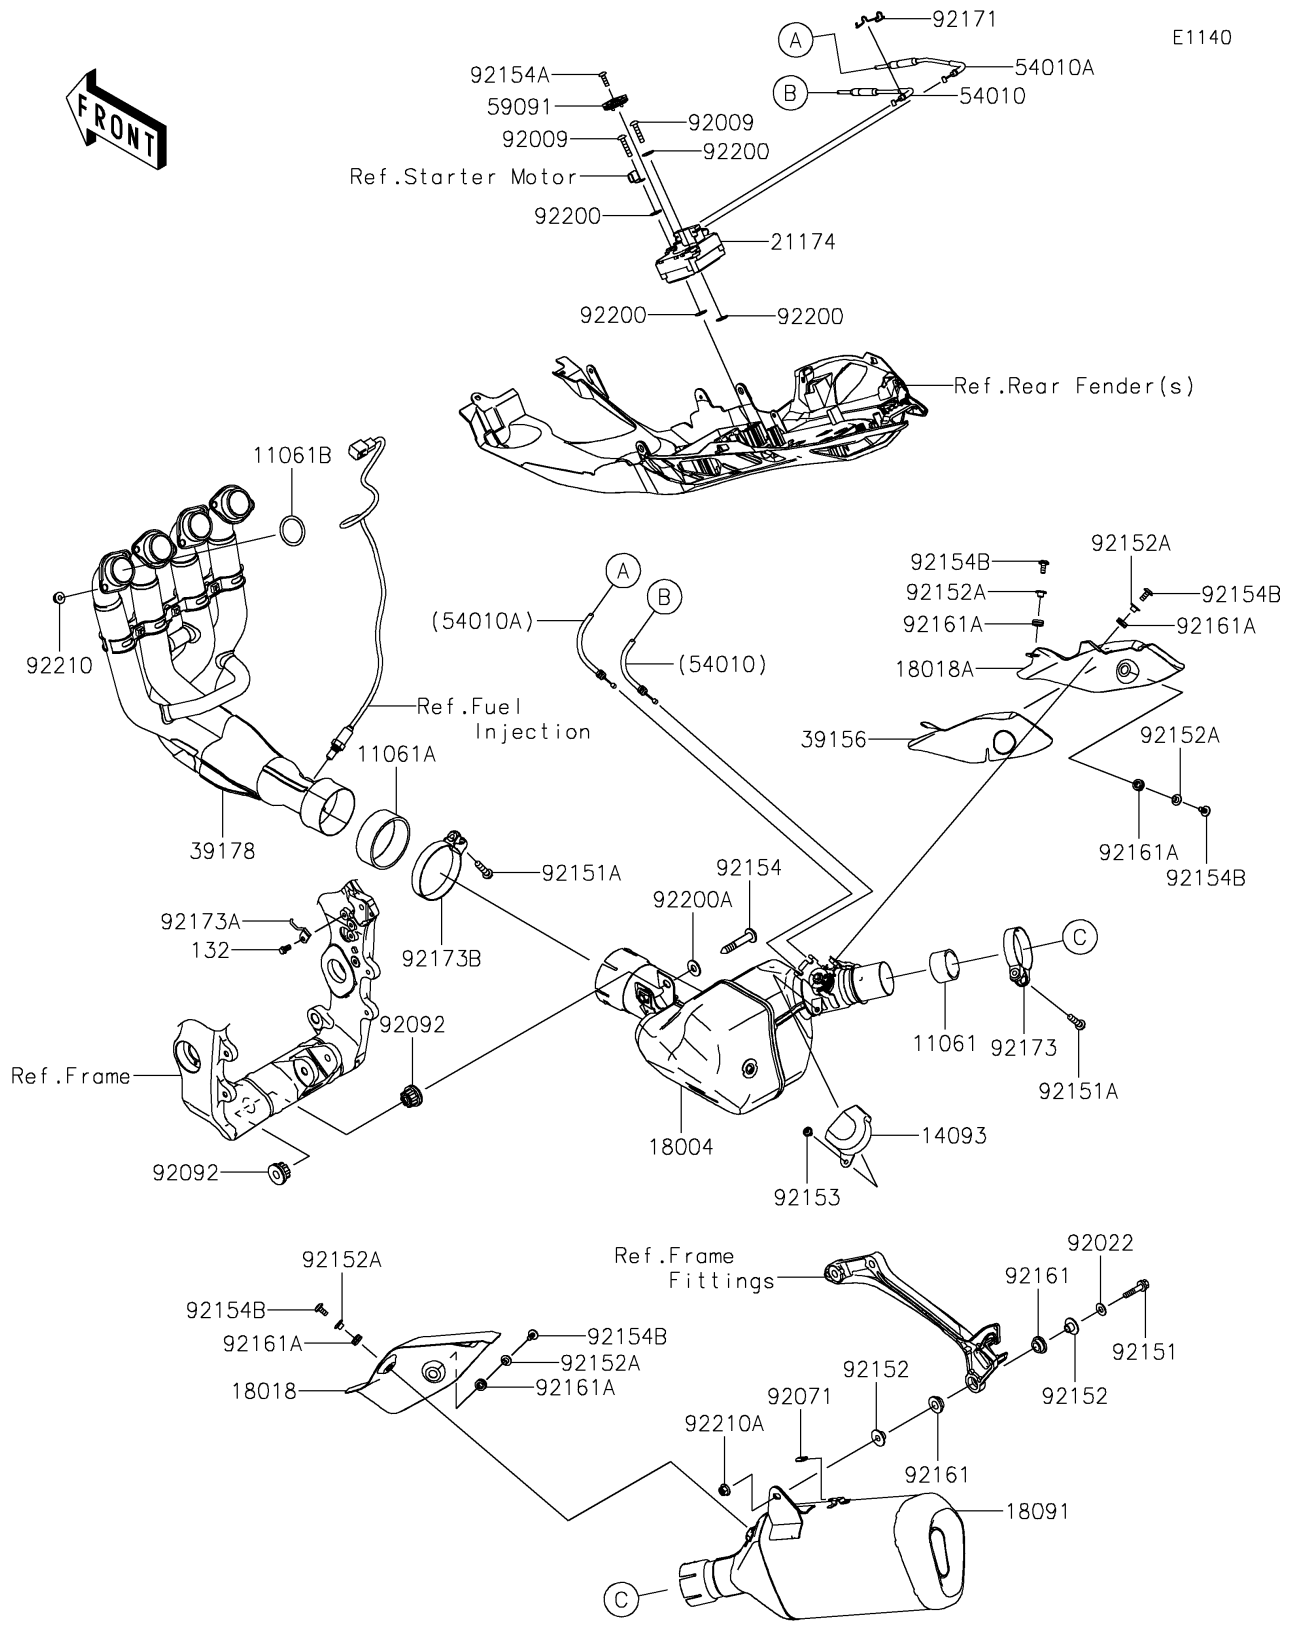

2021 Ninja® ZX™ -10R ABS KRT Edition PARTS DIAGRAM

Muffler(s)

2021 Ninja® ZX™ -10R ABS KRT Edition PARTS LIST

Muffler(s)

ITEM NAME	PART NUMBER	QUANTITY
GASKET,50.8X62X30 (Ref # 11061)	11061-0447	1
GASKET,76X84X30 (Ref # 11061A)	11061-1384	1
GASKET,EXHAUST PIPE (Ref # 11061B)	11061-1387	4
COVER,PULLEY (Ref # 14093)	14093-1062	1
CHAMBER-PREMUFLER (Ref # 18004)	18004-0114	1
PLATE-HEAT GUARD,MUFFLER (Ref # 18018)	18018-0627	1
PLATE-HEAT GUARD,CHAMBER (Ref # 18018A)	18018-0628	1
BODY-COMP-MUFFLER (Ref # 18091)	18091-1195	1
MOTOR-ELECTRIC (Ref # 21174)	21174-0009	1
PAD,HEAT GUARD (Ref # 39156)	39156-2619	1
MANIFOLD-COMP-EXHAUST (Ref # 39178)	39178-0390	1
CABLE,OPEN (Ref # 54010)	54010-0610	1
CABLE,CLOSE (Ref # 54010A)	54010-0611	1
PULLEY (Ref # 59091)	59091-0007	1
SCREW,TAPPING,6X30 (Ref # 92009)	92009-1481	2
WASHER,8.5X19X1.2 (Ref # 92022)	92022-3730	1
GROMMET (Ref # 92071)	92071-1270	1
BUSHING-RUBBER,MUFFLER (Ref # 92092)	92092-1087	2
BOLT,FLANGED,8X40 (Ref # 92151)	92151-1532	1
BOLT,FLANGED,8X35 (Ref # 92151A)	92151-1537	2
COLLAR (Ref # 92152)	92152-0188	2
COLLAR,6.3X8.3X16 (Ref # 92152A)	92152-2180	5
BOLT,SOCKET,6X10 (Ref # 92153)	92153-1527	1
BOLT,SOCKET,10X61 (Ref # 92154)	92154-0125	1
BOLT,TORX,5X18 (Ref # 92154A)	92154-0217	1
BOLT,SOCKET,6X14 (Ref # 92154B)	92154-0907	5
DAMPER (Ref # 92161)	92161-0135	2
DAMPER (Ref # 92161A)	92161-0308	5
CLAMP (Ref # 92171)	92171-0292	1

2021 Ninja® ZX™ -10R ABS KRT Edition PARTS LIST

Muffler(s)

ITEM NAME	PART NUMBER	QUANTITY
CLAMP,64.5MM (Ref # 92173)	92173-0284	1
CLAMP (Ref # 92173A)	92173-1528	1
CLAMP (Ref # 92173B)	92173-2317	1
WASHER (Ref # 92200)	92200-0078	4
WASHER,10.5X25X2.0 (Ref # 92200A)	92200-1377	1
NUT,8MM (Ref # 92210)	92210-0076	8
NUT,8MM (Ref # 92210A)	92210-0121	1
BOLT-FLANGED-SMALL,6X12 (Ref # 132)	132BA0612	1