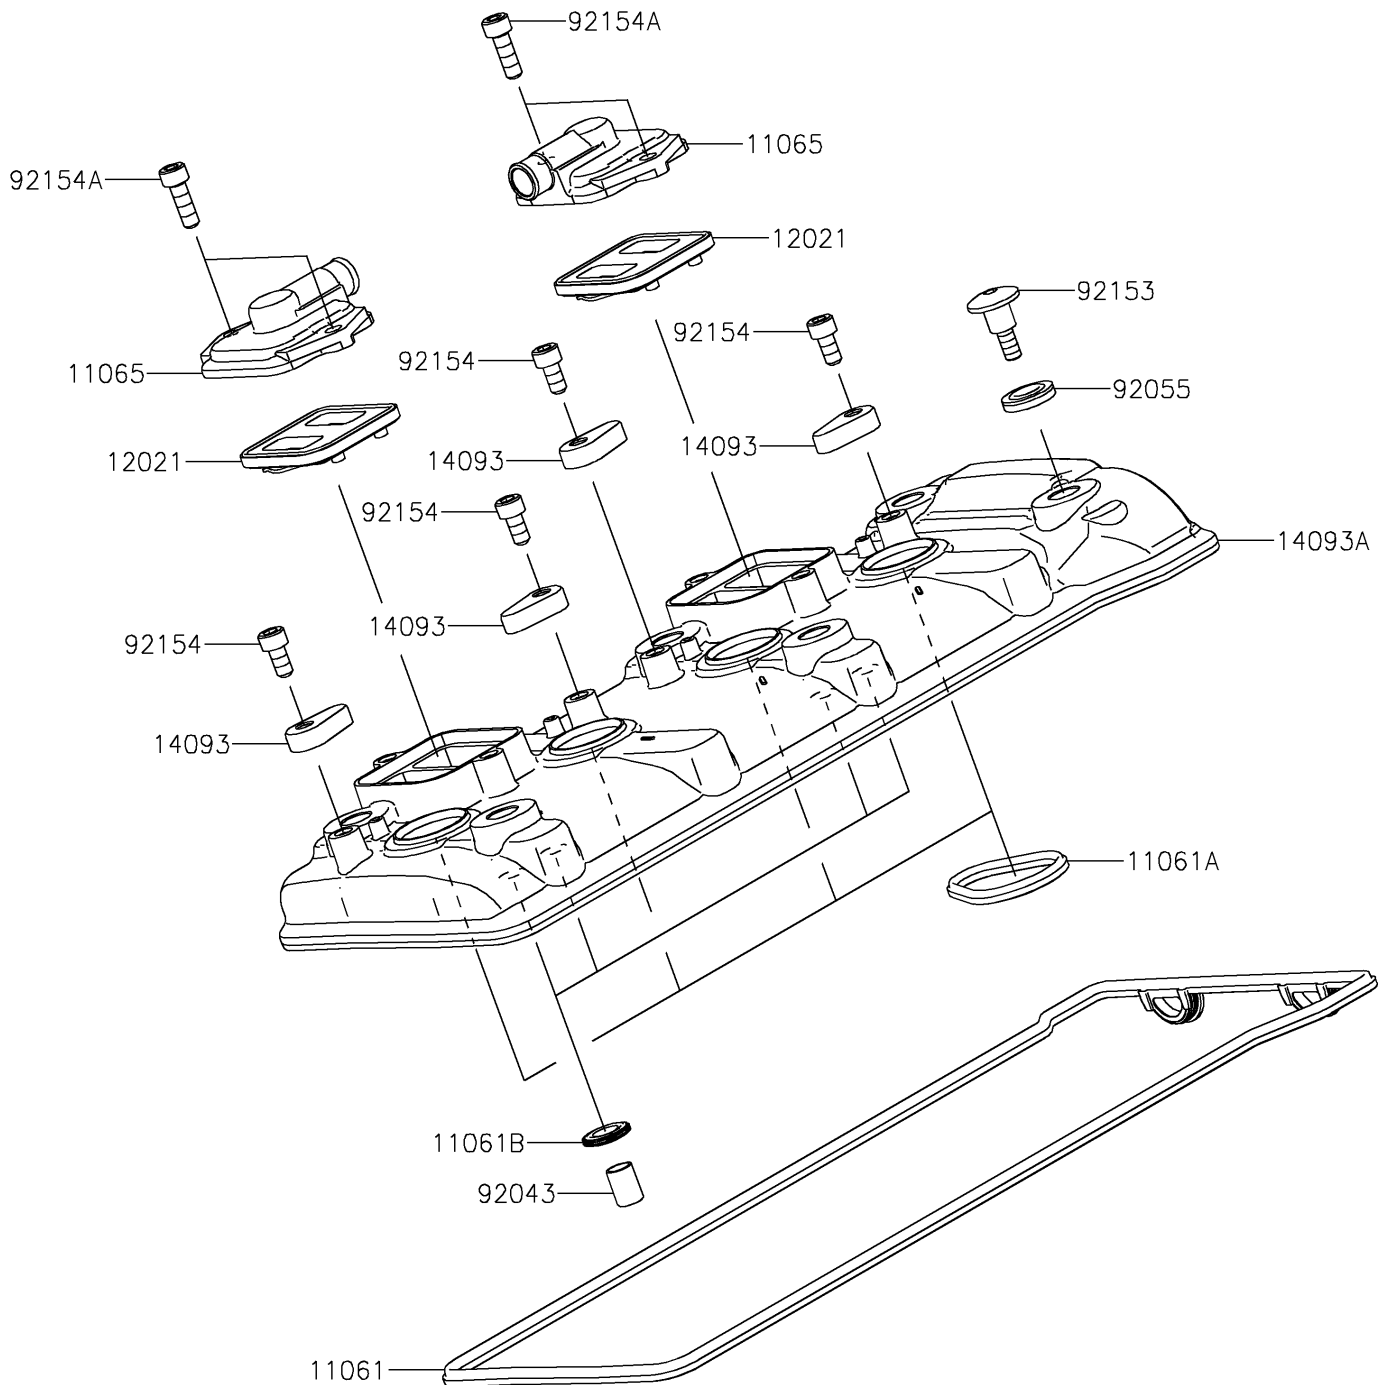

# 2021 Ninja® ZX™ -10R ABS KRT Edition PARTS DIAGRAM

Cylinder Head Cover

E1112

# 2021 Ninja® ZX™ -10R ABS KRT Edition PARTS LIST

Cylinder Head Cover

ITEM NAME	PART NUMBER	QUANTITY
-----------	-------------	----------