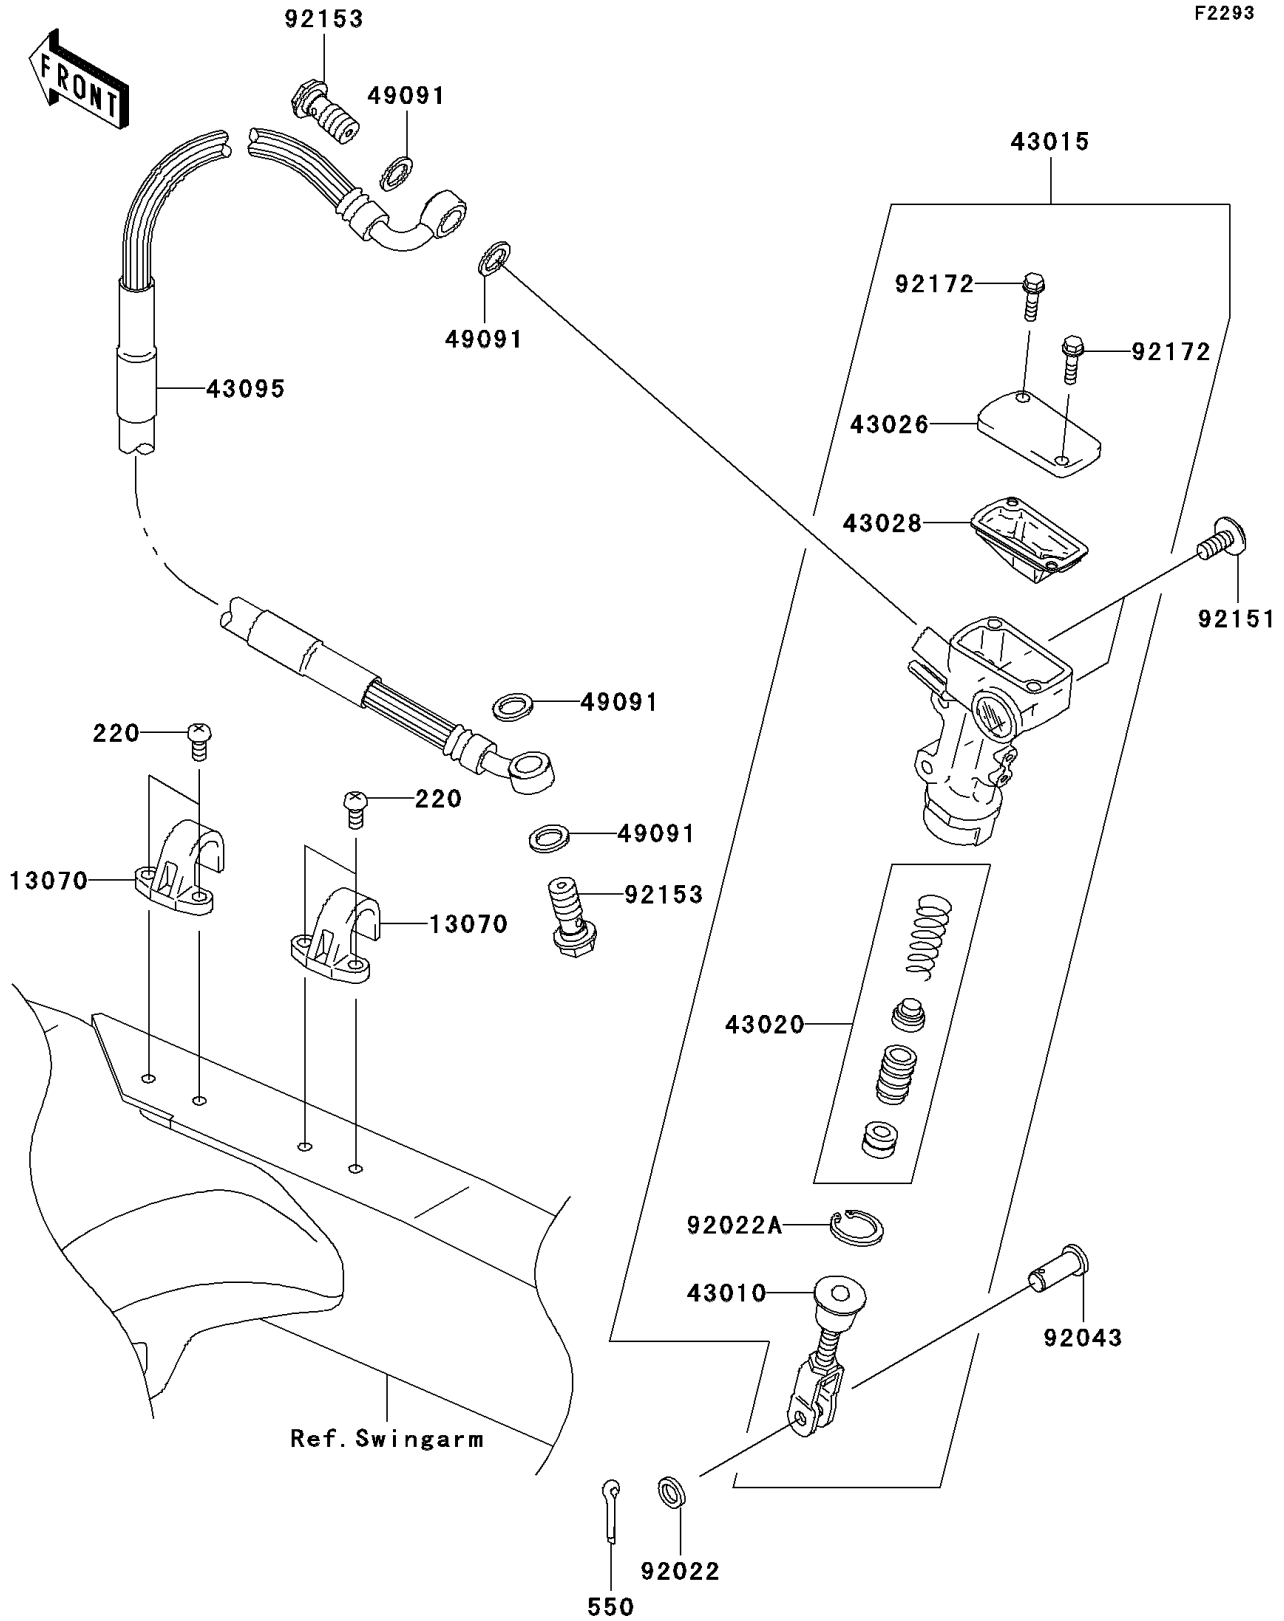

2007 KX250F PARTS DIAGRAM

Rear Master Cylinder

F2293

2007 KX250F PARTS LIST

Rear Master Cylinder

ITEM NAME	PART NUMBER	QUANTITY
SCREW-PAN-CROS,5X10 (Ref # 220)	220B0510	1
PIN-COTTER,2.0X15 (Ref # 550)	550D2015	1
GUIDE,BRAKE HOSE (Ref # 13070)	13070-0048	1
ROD-ASSY-BRAKE (Ref # 43010)	43010-1087	1
CYLINDER-ASSY-MASTER,RR (Ref # 43015)	43015-0004	1
PISTON-COMP-BRAKE (Ref # 43020)	43020-1094	1
CAP-BRAKE (Ref # 43026)	43026-1086	1
DIAPHRAGM (Ref # 43028)	43028-1092	1
HOSE-BRAKE,RR (Ref # 43095)	43095-0187	1
WASHER-SEAL,10.1X14.5X1.5 (Ref # 49091)	49091-0001	1
WASHER,8.5X13X1 (Ref # 92022)	92022-1028	1
WASHER,CIRCRIP (Ref # 92022A)	92022-1601	1
PIN (Ref # 92043)	92043-0004	1
BOLT,SOCKET,6X14 (Ref # 92151)	92151-1654	1
BOLT,OIL,L=23 (Ref # 92153)	92153-0627	1
SCREW (Ref # 92172)	92172-1064	1