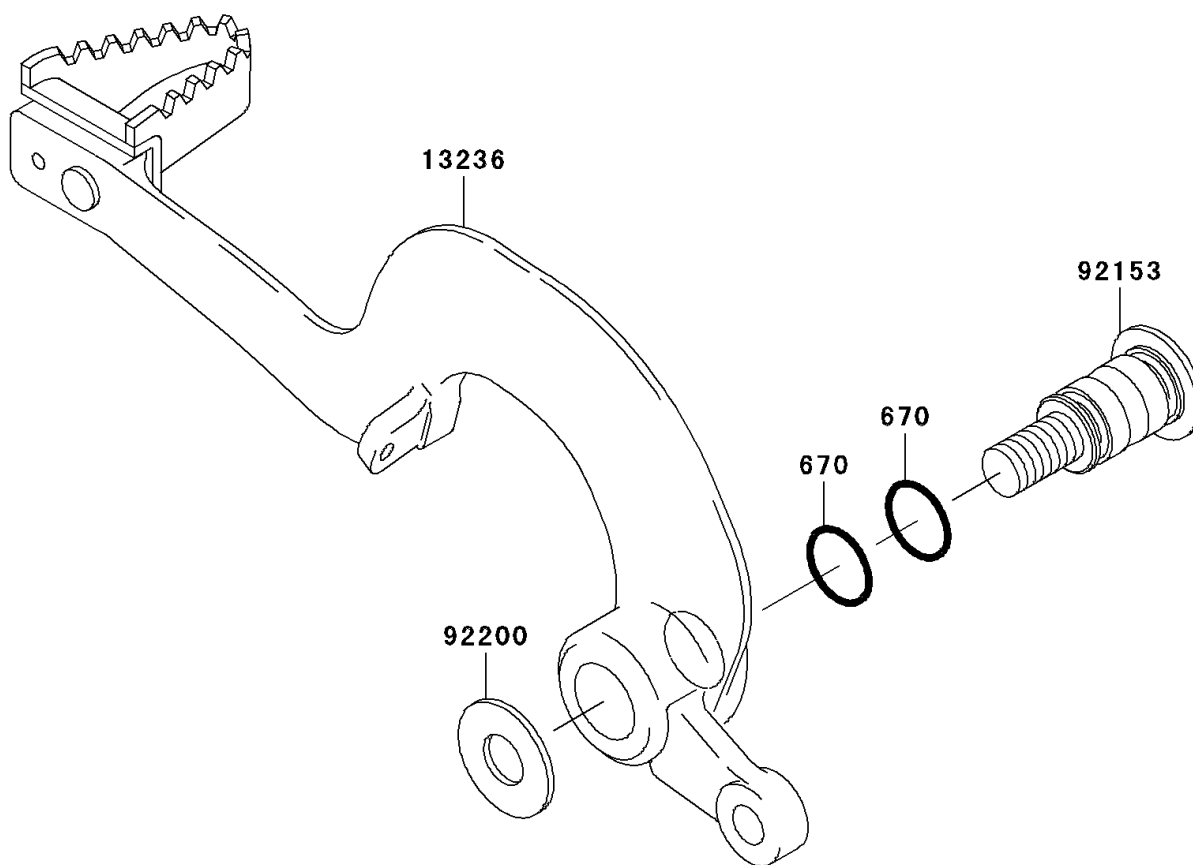

2007 KX250F PARTS DIAGRAM

Brake Pedal

F2260

2007 KX250F PARTS LIST

Brake Pedal

ITEM NAME	PART NUMBER	QUANTITY
O RING,12MM (Ref # 670)	670B2012	1
LEVER-COMP,BRAKE PEDAL (Ref # 13236)	13236-0097	1
SPRING,BRAKE PEDAL RETURN (Ref # 92144)	92144-1752	1
BOLT,BRAKE PEDAL,10MM (Ref # 92153)	92153-0974	1
TUBE,13X16X25 (Ref # 92190)	92190-1488	1
WASHER,10.5X24X1.5 (Ref # 92200)	92200-0154	1