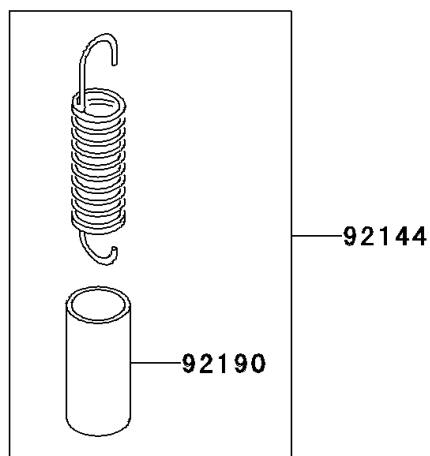

2007 KX250F PARTS DIAGRAM

Brake Pedal

F2260

2007 KX250F PARTS LIST

Brake Pedal

ITEM NAME	PART NUMBER	QUANTITY
O RING,12MM (Ref # 670)	670B2012	1
LEVER-COMP,BRAKE PEDAL (Ref # 13236)	13236-0097	1
SPRING,BRAKE PEDAL RETURN (Ref # 92144)	92144-1752	1
BOLT,BRAKE PEDAL,10MM (Ref # 92153)	92153-0974	1
TUBE,13X16X25 (Ref # 92190)	92190-1488	1
WASHER,10.5X24X1.5 (Ref # 92200)	92200-0154	1