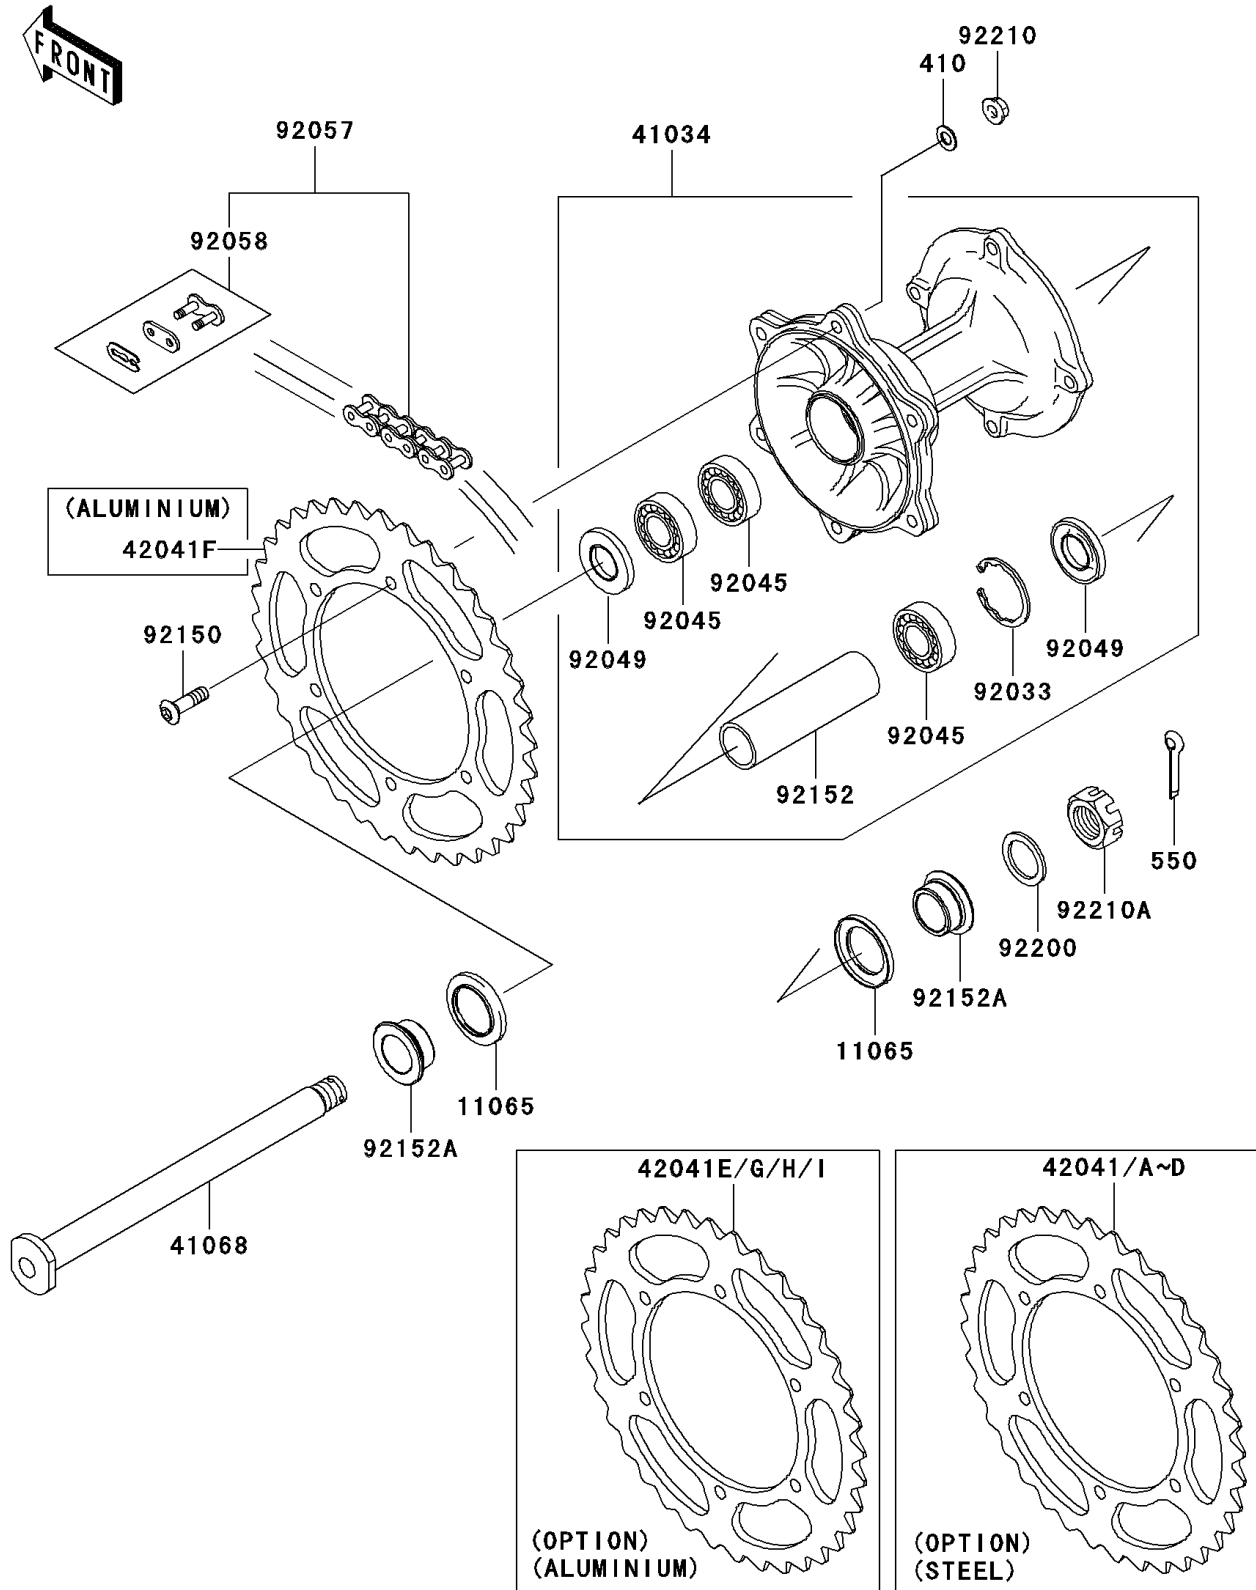

2007 KX250F PARTS DIAGRAM

Rear Hub

F2240

2007 KX250F PARTS LIST

Rear Hub

ITEM NAME	PART NUMBER	QUANTITY
WASHER-PLAIN-SMALL,8MM (Ref # 410)	410B0800	1
PIN-COTTER,3.0X35 (Ref # 550)	550D3035	1
CAP,AXLE (Ref # 11065)	11065-1253	1
DRUM-ASSY,REAR BRAKE,M.M.GOLD (Ref # 41034)	41034-0035-10Y	1
AXLE,RR (Ref # 41068)	41068-1466	1
SPROCKET-HUB,46T (Ref # 42041)	42041-1381	1
SPROCKET-HUB,47T (Ref # 42041A)	42041-1382	1
SPROCKET-HUB,48T (Ref # 42041B)	42041-1383	1
SPROCKET-HUB,49T (Ref # 42041C)	42041-1384	1
SPROCKET-HUB,50T (Ref # 42041D)	42041-1408	1
SPROCKET-HUB,47T,AL (Ref # 42041E)	42041-1447	1
SPROCKET-HUB,48T,AL (Ref # 42041F)	42041-1448	1
SPROCKET-HUB,49T,AL (Ref # 42041G)	42041-1449	1
SPROCKET-HUB,50T,AL (Ref # 42041H)	42041-1450	1
SPROCKET-HUB,46T,AL (Ref # 42041I)	42041-1501	1
RING-SNAP,42MM (Ref # 92033)	92033-1041	1
BEARING-BALL,69052RS (Ref # 92045)	92045-1446	1
SEAL-OIL (Ref # 92049)	92049-1614	1
CHAIN,DRIVE,DID520DMA2SDHX112L (Ref # 92057)	92057-1540	1
JOINT-CHAIN,DRIVE (Ref # 92058)	92058-1074	1
BOLT,SOCKET,8X28 (Ref # 92150)	92150-1978	1
COLLAR,REAR BRAKE DRUM,L=106.5 (Ref # 92152)	92152-1427	1
COLLAR,RR AXLE,L=17 (Ref # 92152A)	92152-1473	1
WASHER,22.5X35X2.3 (Ref # 92200)	92200-1623	1
NUT,FLANGED,LOCK,8MM (Ref # 92210)	92210-0159	1
NUT,CASTLE,22MM (Ref # 92210A)	92210-1411	1