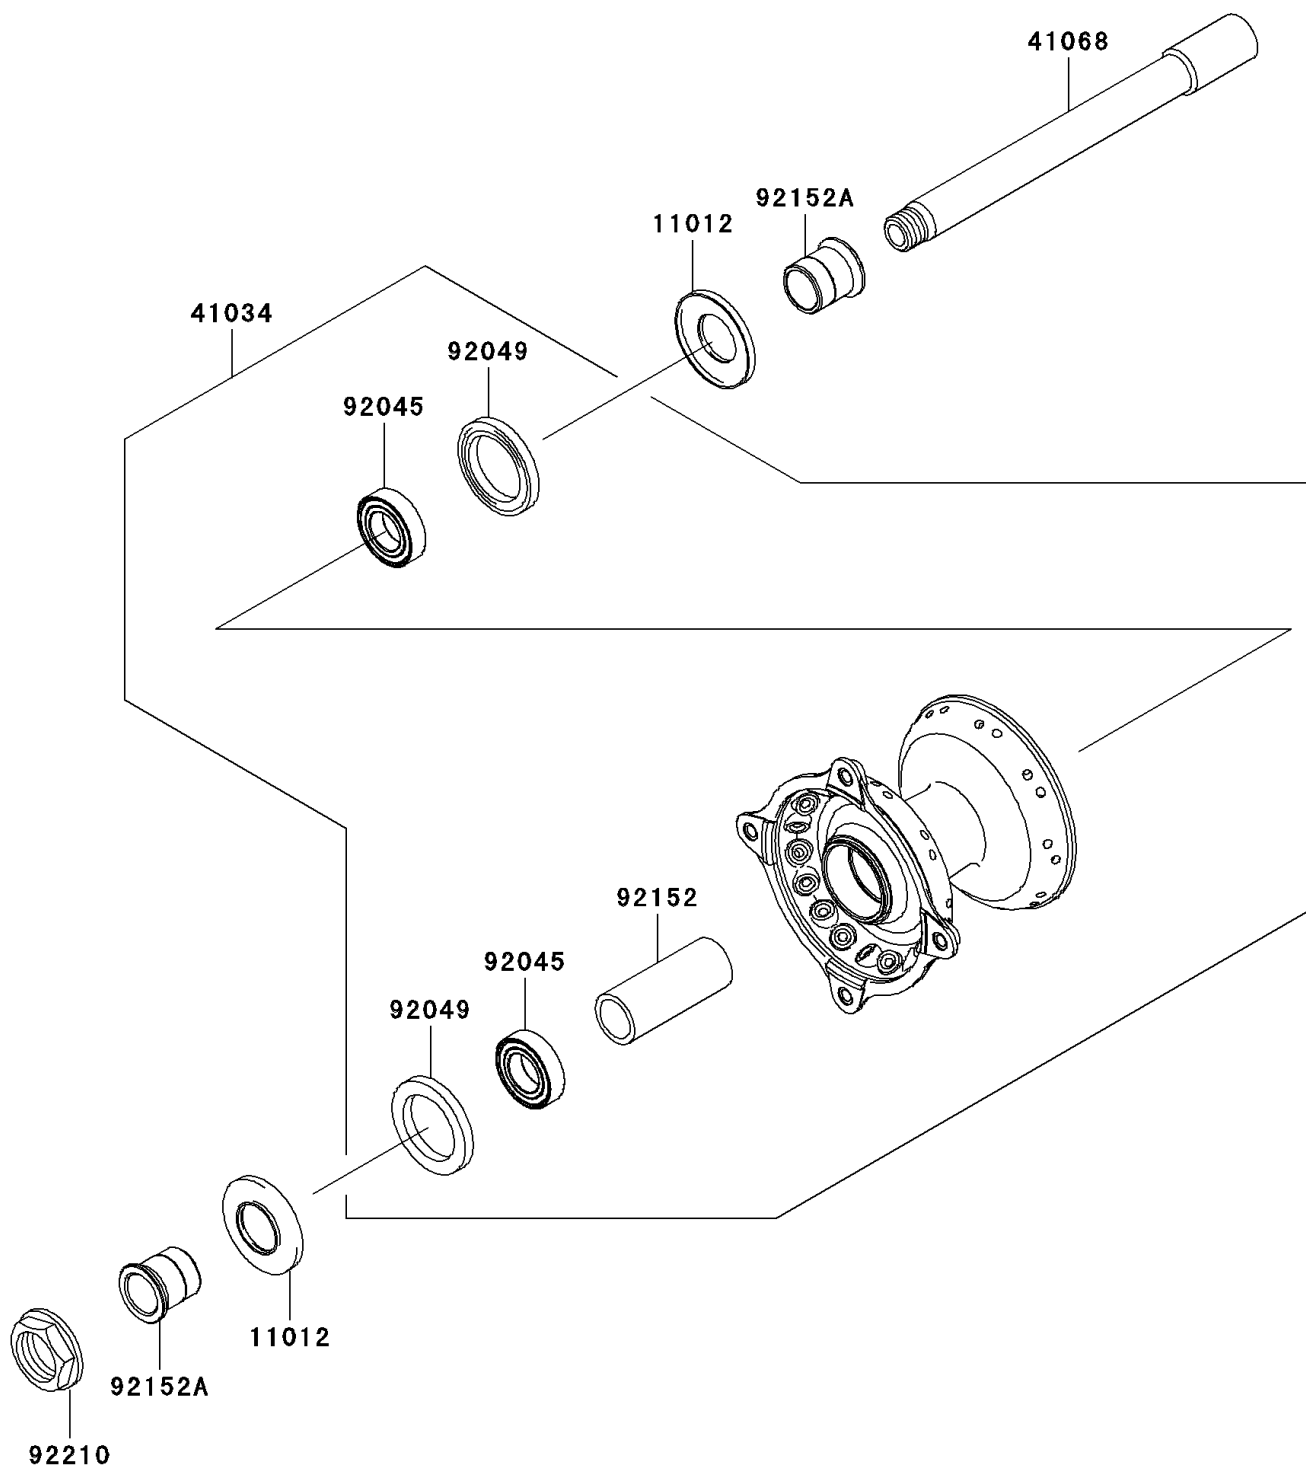

## 2007 KX250F PARTS DIAGRAM

Front Hub

F2230

## 2007 KX250F PARTS LIST

Front Hub

ITEM NAME	PART NUMBER	QUANTITY
CAP,AXLE (Ref # 11012)	11012-1581	1
DRUM-ASSY,FRONT BRAKE,M.M.GOLD (Ref # 41034)	41034-0037-10Y	1
AXLE,FR (Ref # 41068)	41068-0004	1
BEARING-BALL,69042RS (Ref # 92045)	92045-1284	1
SEAL-OIL,BJNC-2 25X37X5 (Ref # 92049)	92049-1403	1
COLLAR,FRONT BRAKE DRUM,L=65 (Ref # 92152)	92152-0028	1
COLLAR,FR AXLE,L=27.5 (Ref # 92152A)	92152-0324	1
NUT,18MM (Ref # 92210)	92210-0065	1