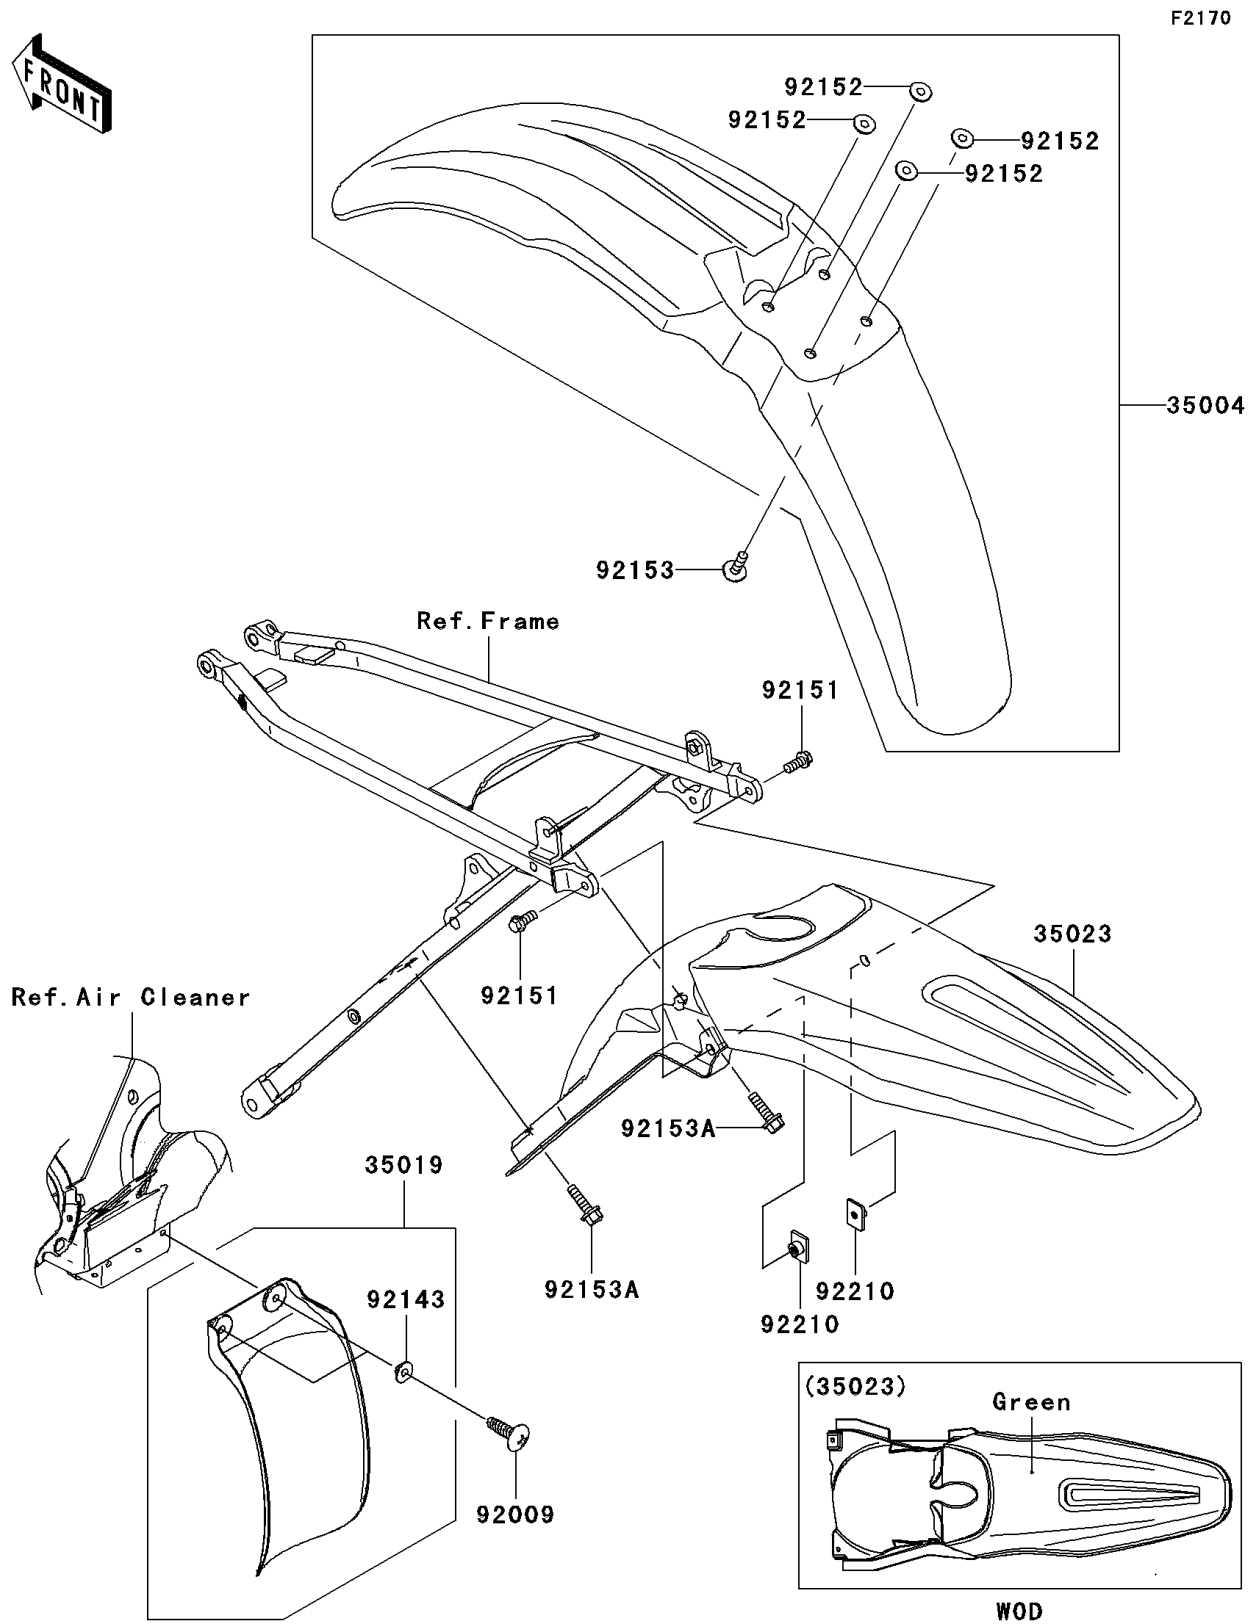

2007 KX250F PARTS DIAGRAM

Fenders

2007 KX250F PARTS LIST

Fenders

ITEM NAME	PART NUMBER	QUANTITY
FENDER-FRONT,L.GREEN (Ref # 35004)	35004-0078-290	1
FLAP,AIR FILTER (Ref # 35019)	35019-0050	1
FENDER-REAR,L.GREEN (Ref # 35023)	35023-0100-290	1
SCREW,TAPPING,5X20 (Ref # 92009)	92009-1993	1
COLLAR (Ref # 92143)	92143-1087	1
BOLT,6X14 (Ref # 92151)	92151-1423	1
COLLAR (Ref # 92152)	92152-1422	1
BOLT,6X20 (Ref # 92153)	92153-0502	1
BOLT,FLANGED,6X22 (Ref # 92153A)	92153-0950	1
NUT,PLATE,6MM (Ref # 92210)	92210-1352	1