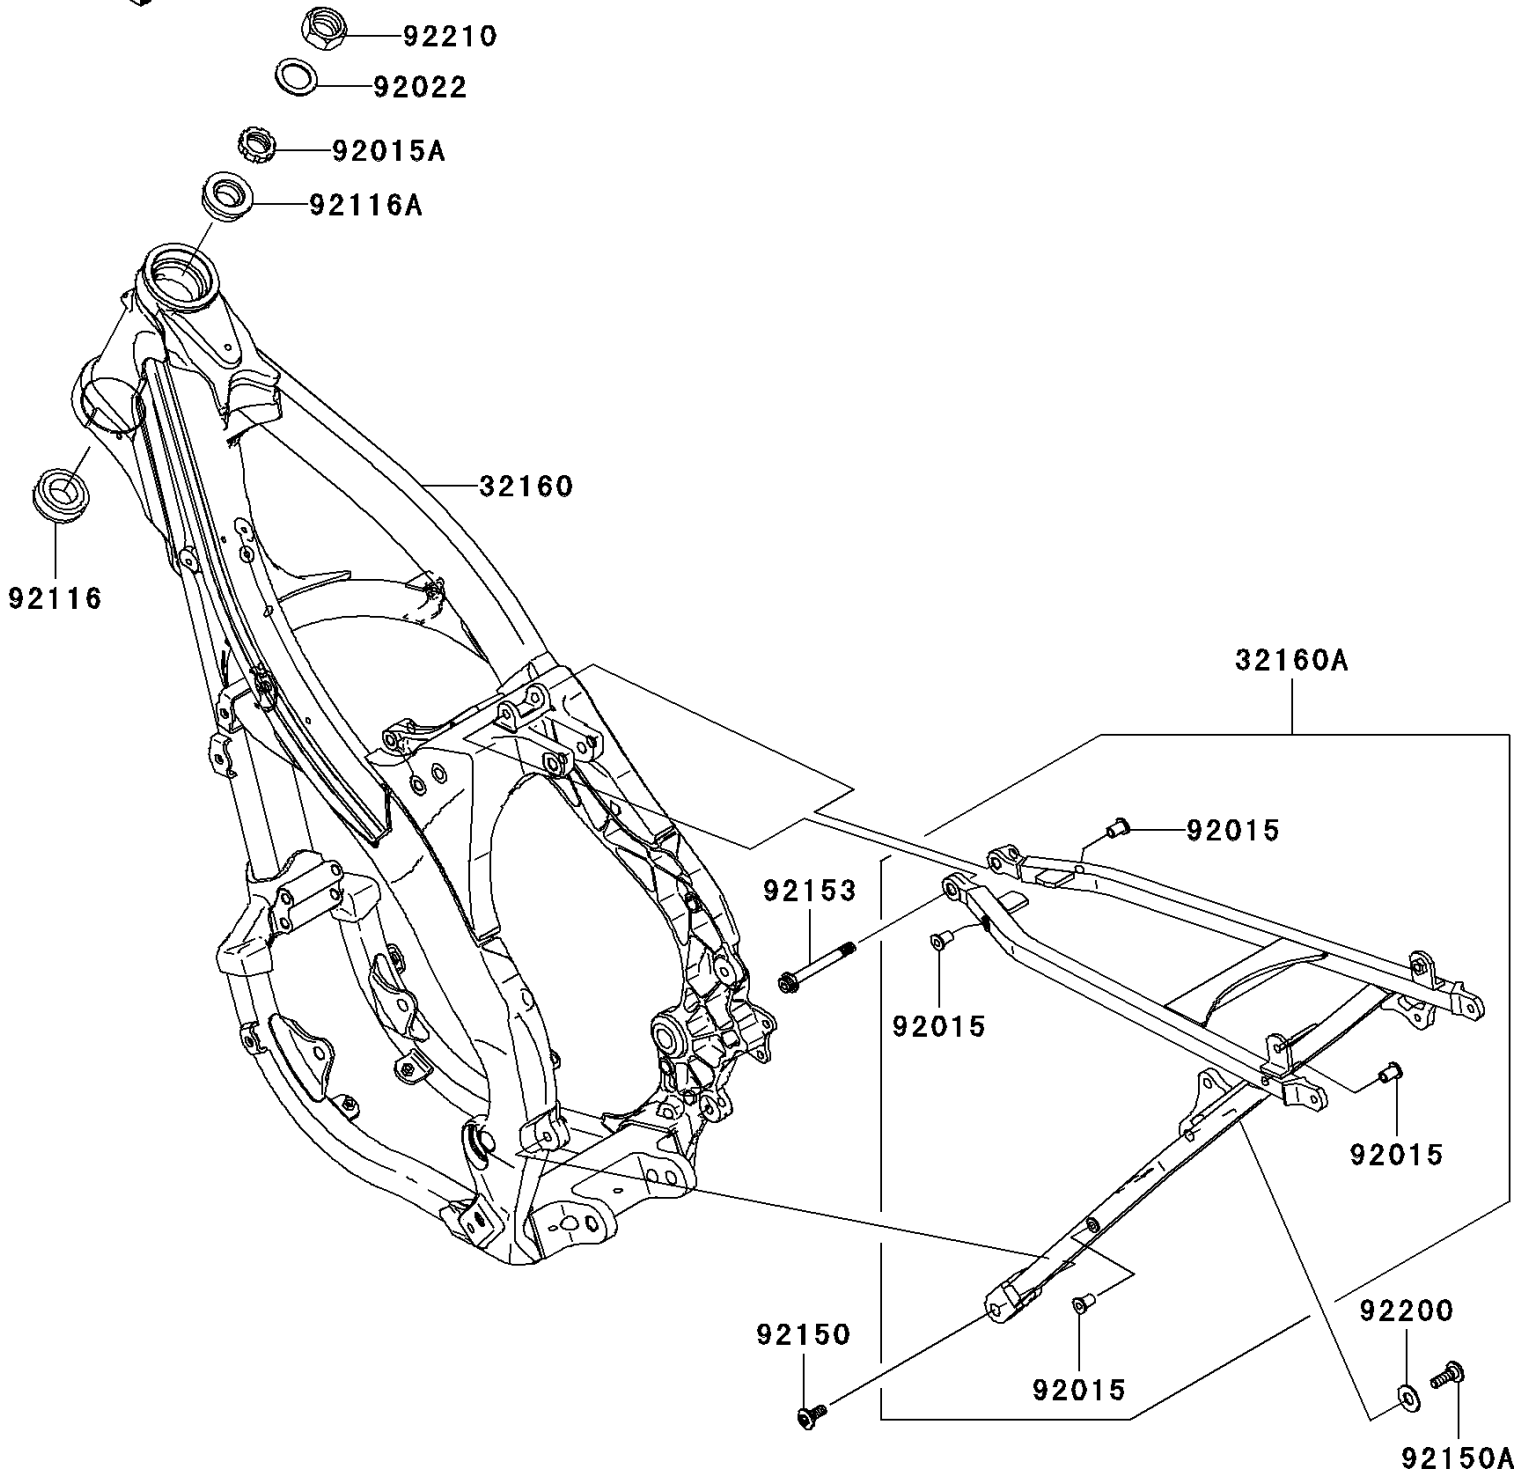

2007 KX250F PARTS DIAGRAM

Frame

F2120

2007 KX250F PARTS LIST

Frame

| ITEM NAME | PART NUMBER | QUANTITY |
|---|-------------|----------|
| FRAME-COMP,FR (Ref # 32160) | 32160-0192 | 1 |
| FRAME-COMP,RR (Ref # 32160A) | 32160-0194 | 1 |
| NUT,POP,6MM,L=15 (Ref # 92015) | 92015-1791 | 1 |
| NUT,STEERING STEM,28MM (Ref # 92015A) | 92015-1861 | 1 |
| WASHER,25X36X2.3 (Ref # 92022) | 92022-250 | 1 |
| BEARING-ROLLER,HI-CAP32006JRRS (Ref # 92116) | 92116-1069 | 1 |
| BEARING-ROLLER,HI-CAP320/28JRR (Ref # 92116A) | 92116-1076 | 1 |
| BOLT,SOCKET,8X20 (Ref # 92150) | 92150-1760 | 1 |
| BOLT,8X25 (Ref # 92150A) | 92150-1845 | 1 |
| BOLT,SOCKET,8X74 (Ref # 92153) | 92153-1790 | 1 |
| WASHER,10.5X24X1.5 (Ref # 92200) | 92200-0154 | 1 |
| NUT,24MM (Ref # 92210) | 92210-0066 | 1 |