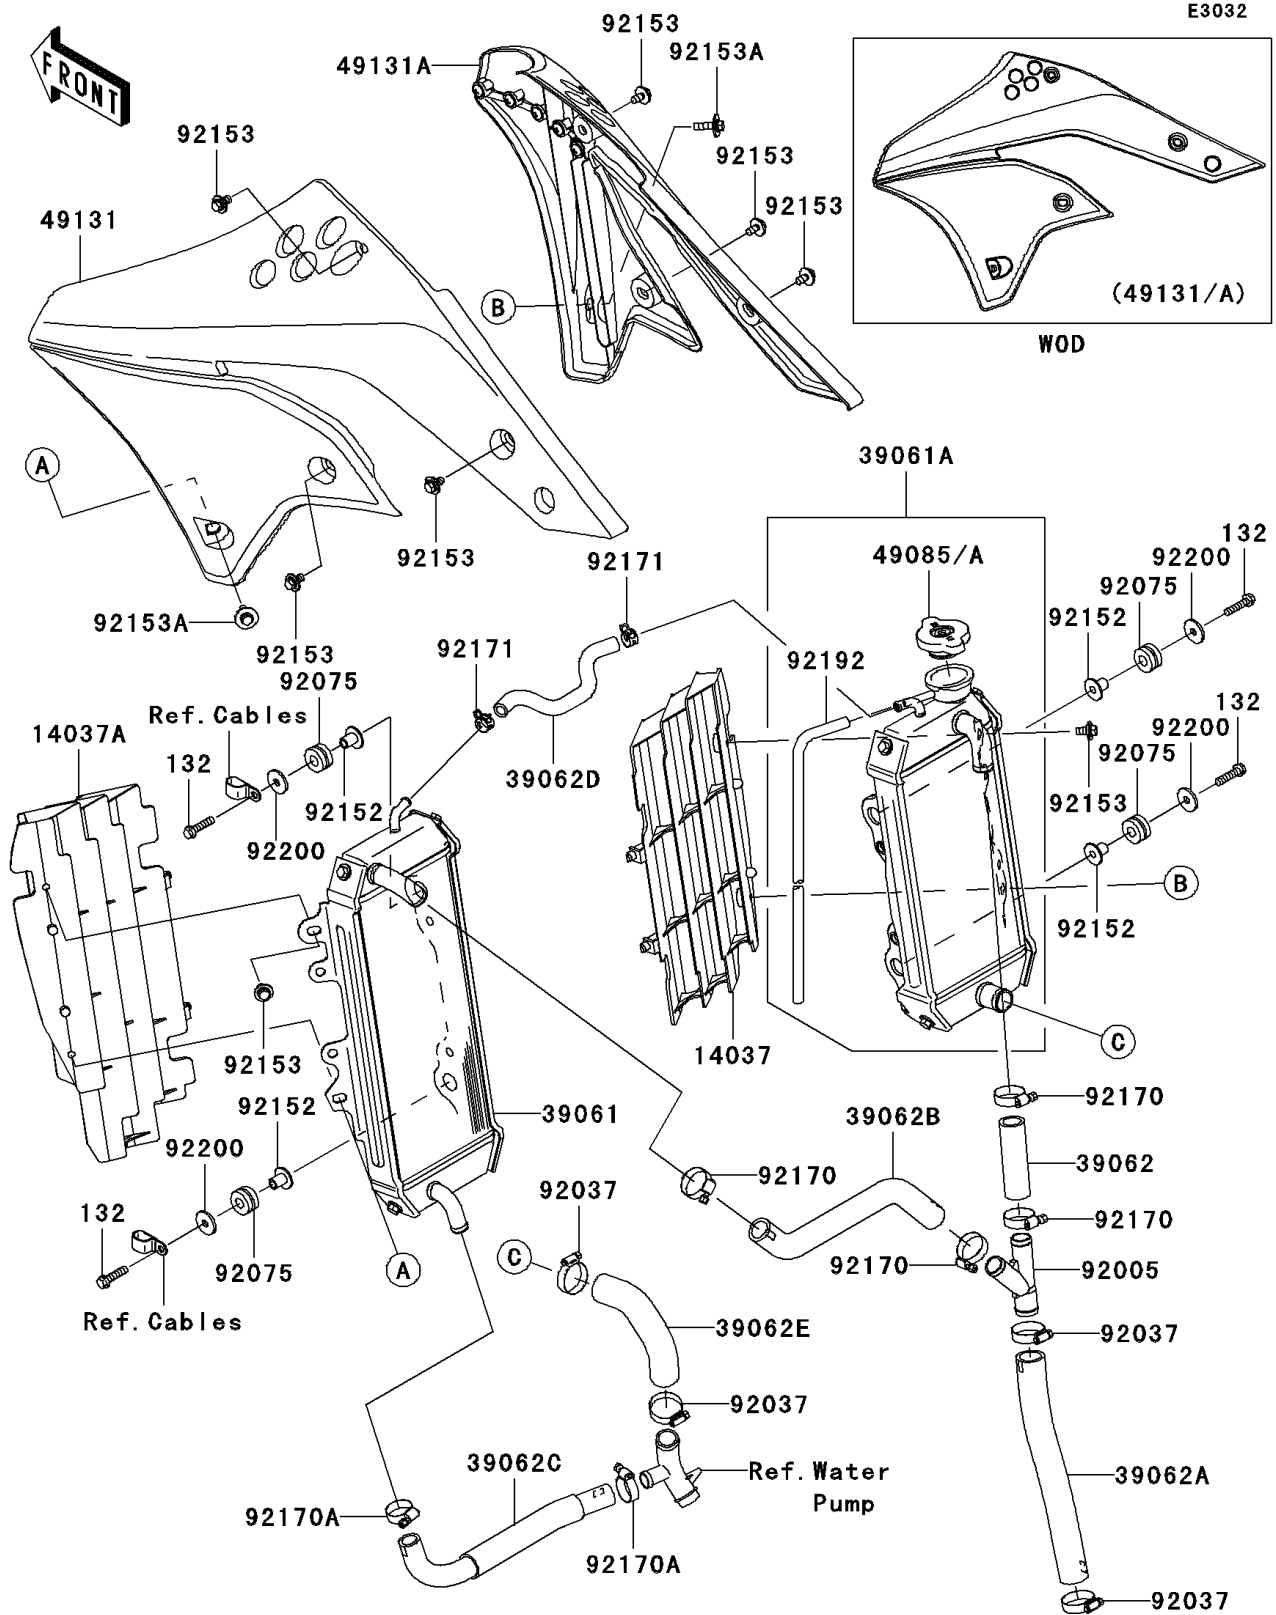

2007 KX250F PARTS DIAGRAM

Radiator

2007 KX250F PARTS LIST

Radiator

ITEM NAME	PART NUMBER	QUANTITY
BOLT-FLANGED-SMALL,6X25 (Ref # 132)	132L0625	1
SCREEN,RH,WHITE (Ref # 14037)	14037-0058-RZ	1
SCREEN,LH,WHITE (Ref # 14037A)	14037-0063-RZ	1
RADIATOR-ASSY,LH (Ref # 39061)	39061-0054	1
RADIATOR-ASSY,RH (Ref # 39061A)	39061-0074	1
HOSE-COOLING (Ref # 39062)	39062-0091	1
HOSE-COOLING,HEAD-FIT (Ref # 39062A)	39062-0126	1
HOSE-COOLING,RAD LH-FIT (Ref # 39062B)	39062-0127	1
HOSE-COOLING,RAD LH-W/P (Ref # 39062C)	39062-0129	1
HOSE-COOLING,RAD LH-RAD RH (Ref # 39062D)	39062-0130	1
HOSE-COOLING,RAD RH-W/P (Ref # 39062E)	39062-0153	1
CAP-ASSY-PRESSURE,P1.1 (Ref # 49085)	49085-1070	1
CAP-ASSY-PRESSURE,P1.6 (Ref # 49085A)	49085-1073	1
SHROUD-ENGINE,LH (Ref # 49131)	49131-5095	1
SHROUD-ENGINE,RH (Ref # 49131A)	49131-5096	1
FITTING (Ref # 92005)	92005-0065	1
CLAMP,COOLING HOSE (Ref # 92037)	92037-1589	1
DAMPER (Ref # 92075)	92075-209	1
COLLAR,L=12.6,T=1.6 (Ref # 92152)	92152-0379	1
BOLT,6X12 (Ref # 92153)	92153-0503	1
BOLT,6X20 (Ref # 92153A)	92153-0864	1
CLAMP,COOLING HOSE (Ref # 92170)	92170-1077	1
CLAMP (Ref # 92170A)	92170-1283	1
CLAMP (Ref # 92171)	92171-0372	1
TUBE,6X9X640 (Ref # 92192)	92192-0167	1
WASHER,6.5X22X2.3 (Ref # 92200)	92200-0271	1