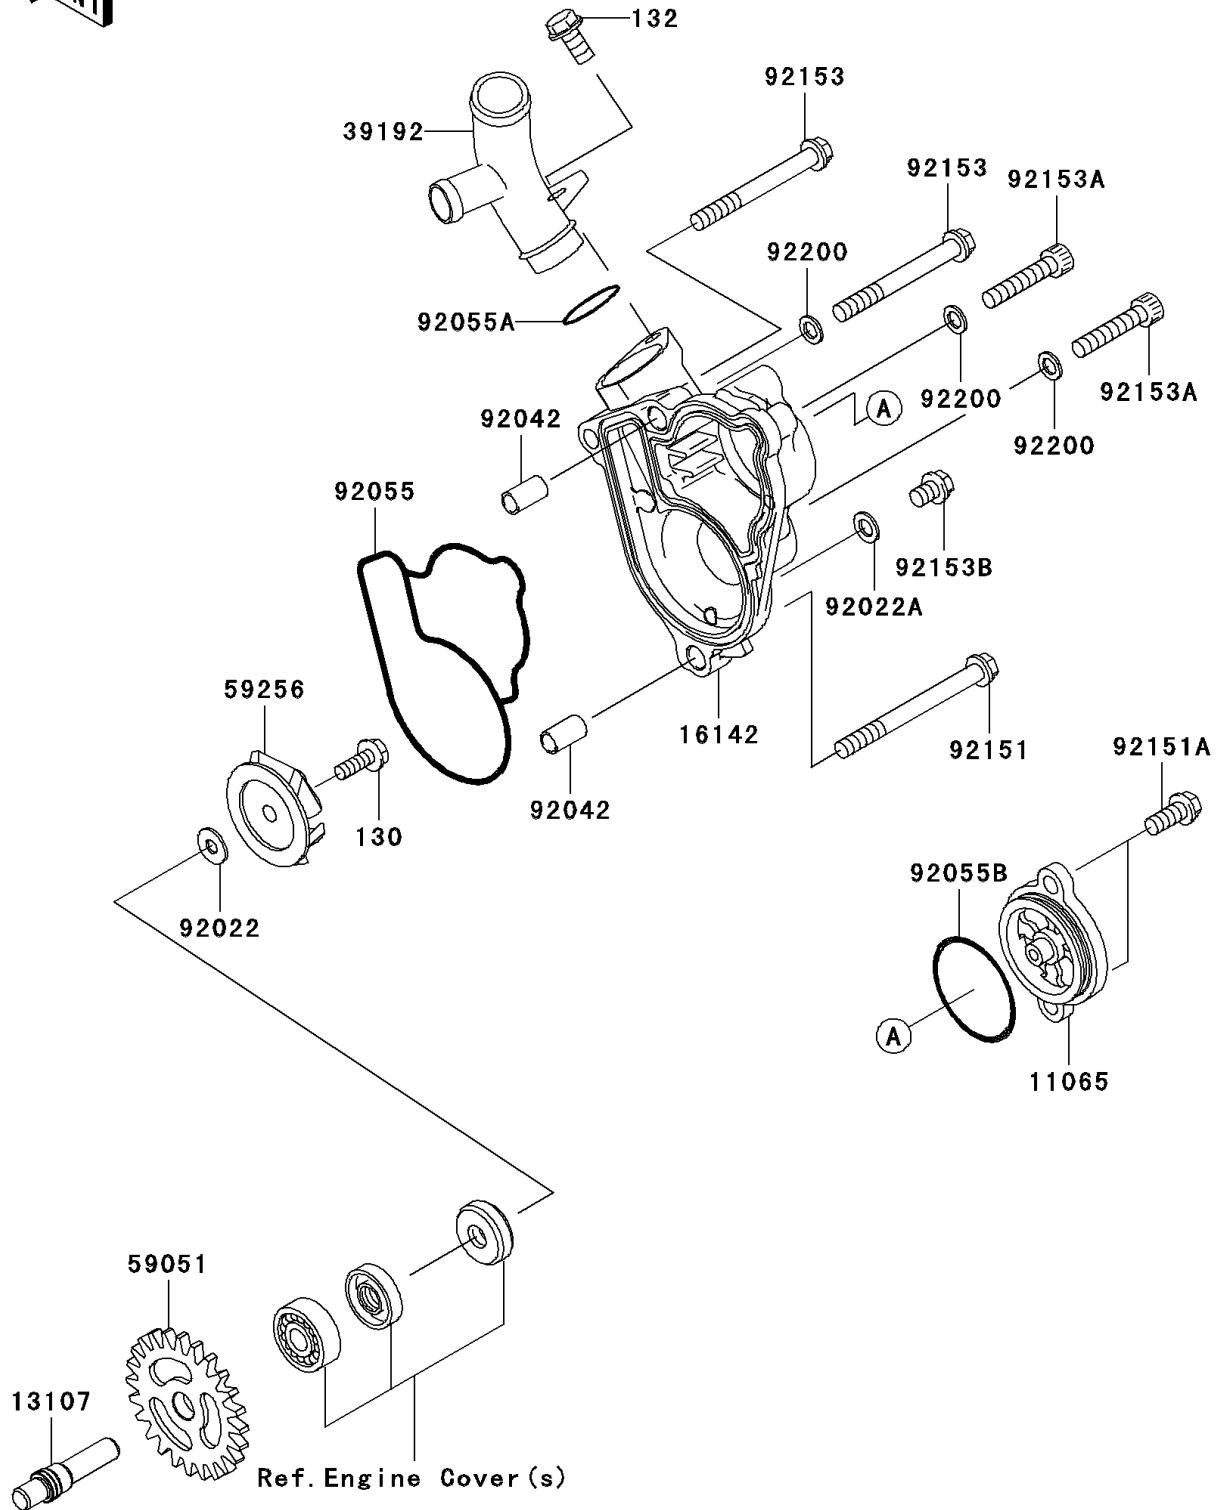

## 2007 KX250F PARTS DIAGRAM

Water Pump

E3031

## 2007 KX250F PARTS LIST

Water Pump

ITEM NAME	PART NUMBER	QUANTITY
BOLT-FLANGED,5X14 (Ref # 130)	130Z0514	1
BOLT-FLANGED-SMALL,6X12 (Ref # 132)	132L0612	1
CAP (Ref # 11065)	11065-0087	1
SHAFT,WATER PUMP (Ref # 13107)	13107-0130	1
COVER-PUMP,WATER (Ref # 16142)	16142-0020	1
PIPE-WATER (Ref # 39192)	39192-0037	1
GEAR-SPUR,WATER PUMP (Ref # 59051)	59051-0061	1
IMPELLER (Ref # 59256)	59256-1065	1
WASHER,5.2X13X1 (Ref # 92022)	92022-1380	1
WASHER,6.2X11X1 (Ref # 92022A)	92022-304	1
PIN,DOWEL,6.3X8X14 (Ref # 92042)	92042-007	1
RING-O,WATER PUMP (Ref # 92055)	92055-0010	1
RING-O,18.8X2.4 (Ref # 92055A)	92055-1308	1
RING-O,35.2X1.9 (Ref # 92055B)	92055-520	1
BOLT,6X65 (Ref # 92151)	92151-1199	1
BOLT,6X14 (Ref # 92151A)	92151-1423	1
BOLT,6X55 (Ref # 92153)	92153-0696	1
BOLT,6X30 (Ref # 92153A)	92153-0844	1
BOLT,6X8 (Ref # 92153B)	92153-0860	1
WASHER,6.1X10.0X1.0 (Ref # 92200)	92200-0190	1