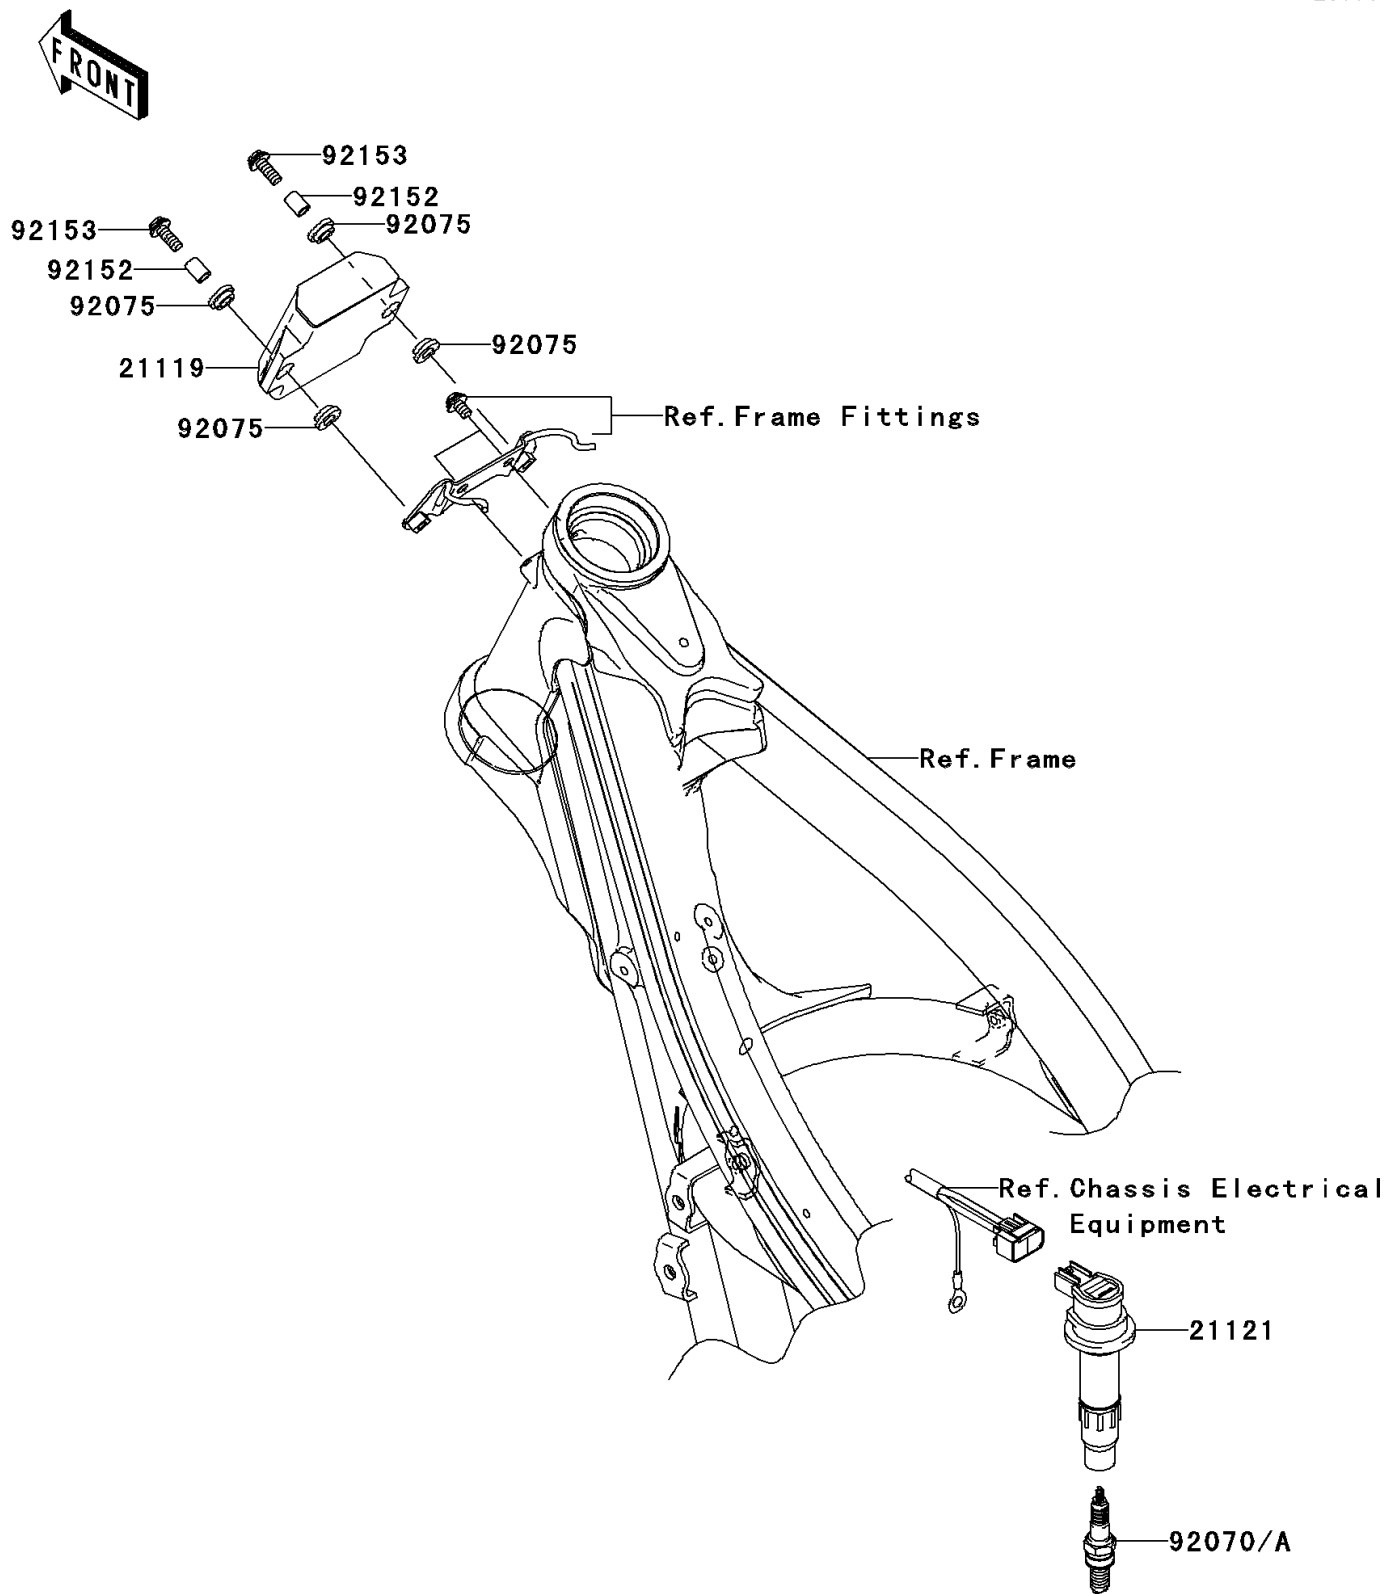

2007 KX250F PARTS DIAGRAM

Ignition System

E1830

2007 KX250F PARTS LIST

Ignition System

ITEM NAME	PART NUMBER	QUANTITY
IGNITER (Ref # 21119)	21119-0083	1
COIL-IGNITION (Ref # 21121)	21121-0021	1
PLUG-SPARK,CR8E(NGK) (Ref # 92070)	92070-0019	1
PLUG-SPARK,CR9E(NGK) (Ref # 92070A)	92070-1266	1
DAMPER,8MM (Ref # 92075)	92075-1138	1
COLLAR,6.5X8.5X11.5 (Ref # 92152)	92152-0261	1
BOLT,6X20 (Ref # 92153)	92153-0626	1