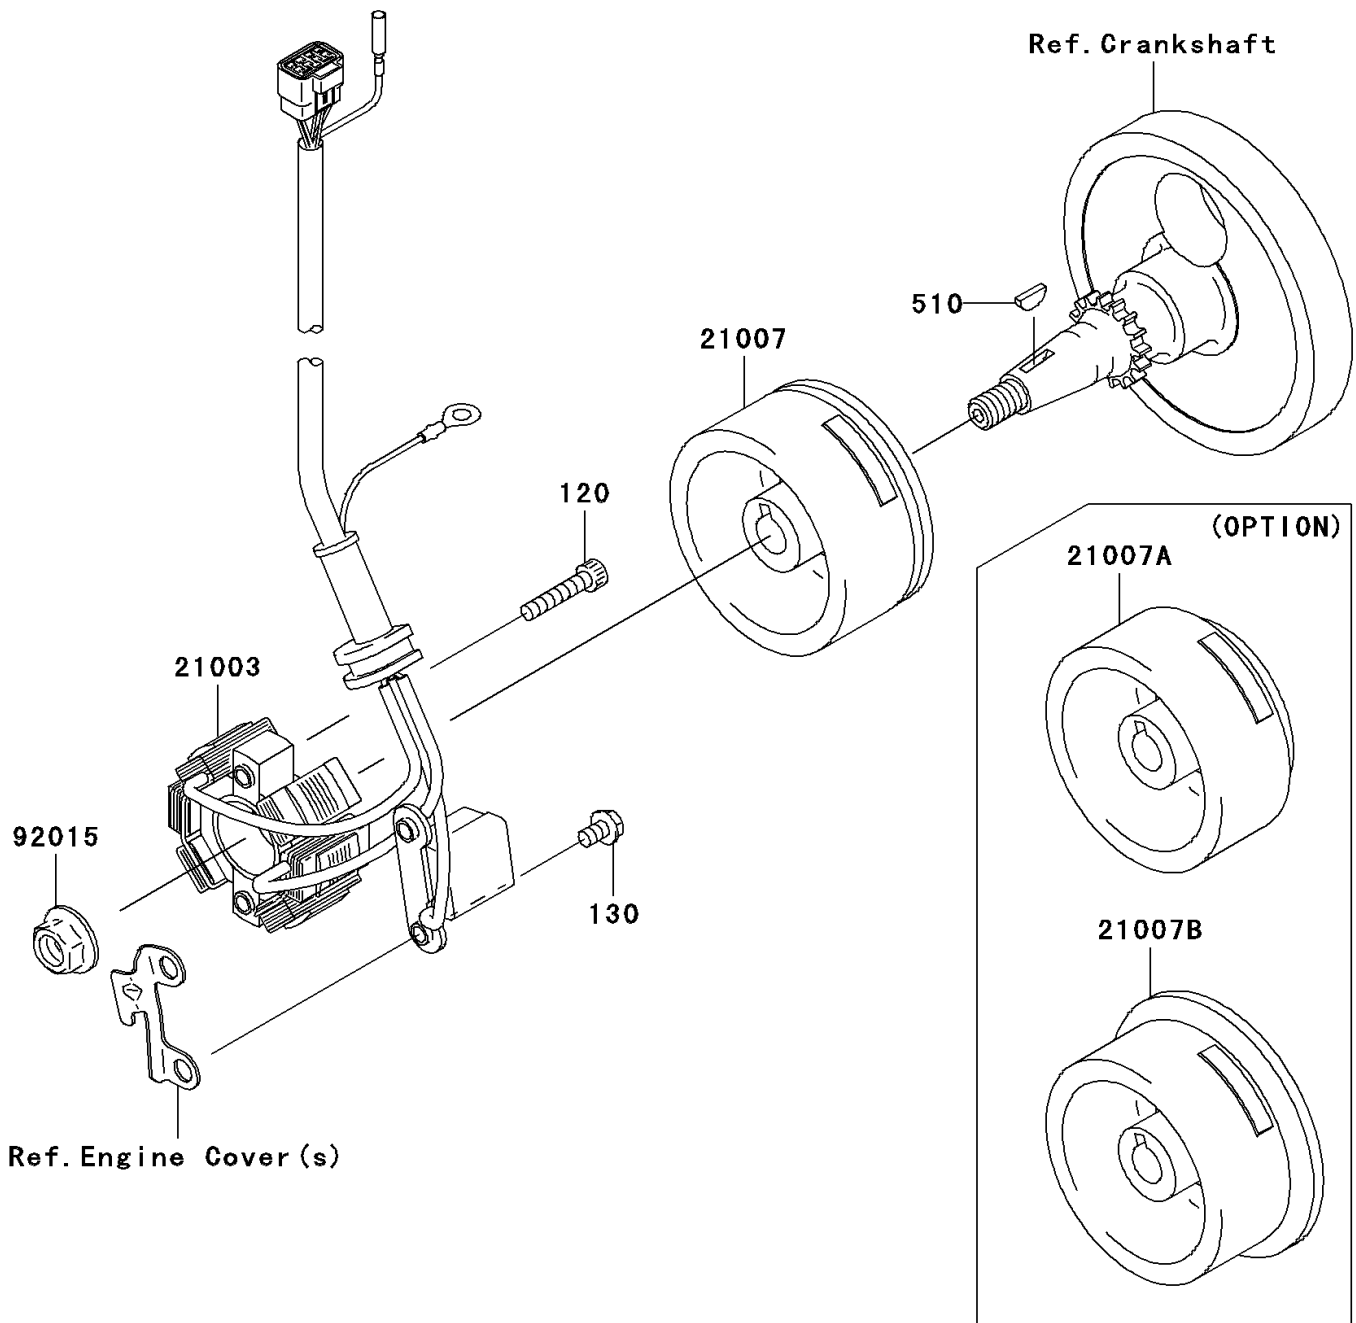

2007 KX250F PARTS DIAGRAM

Generator

E1810

2007 KX250F PARTS LIST

Generator

ITEM NAME	PART NUMBER	QUANTITY
BOLT-SOCKET,5X25 (Ref # 120)	120P0525	1
BOLT-FLANGED,5X10 (Ref # 130)	130G0510	1
KEY-WOODRUFF (Ref # 510)	510A3200	1
STATOR (Ref # 21003)	21003-0048	1
ROTOR,l=4.1 (Ref # 21007)	21007-0070	1
ROTOR,l=3.6 (Ref # 21007A)	21007-0071	1
ROTOR,l=4.8 (Ref # 21007B)	21007-0072	1
NUT,FLANGED,10MM (Ref # 92015)	92015-1366	1