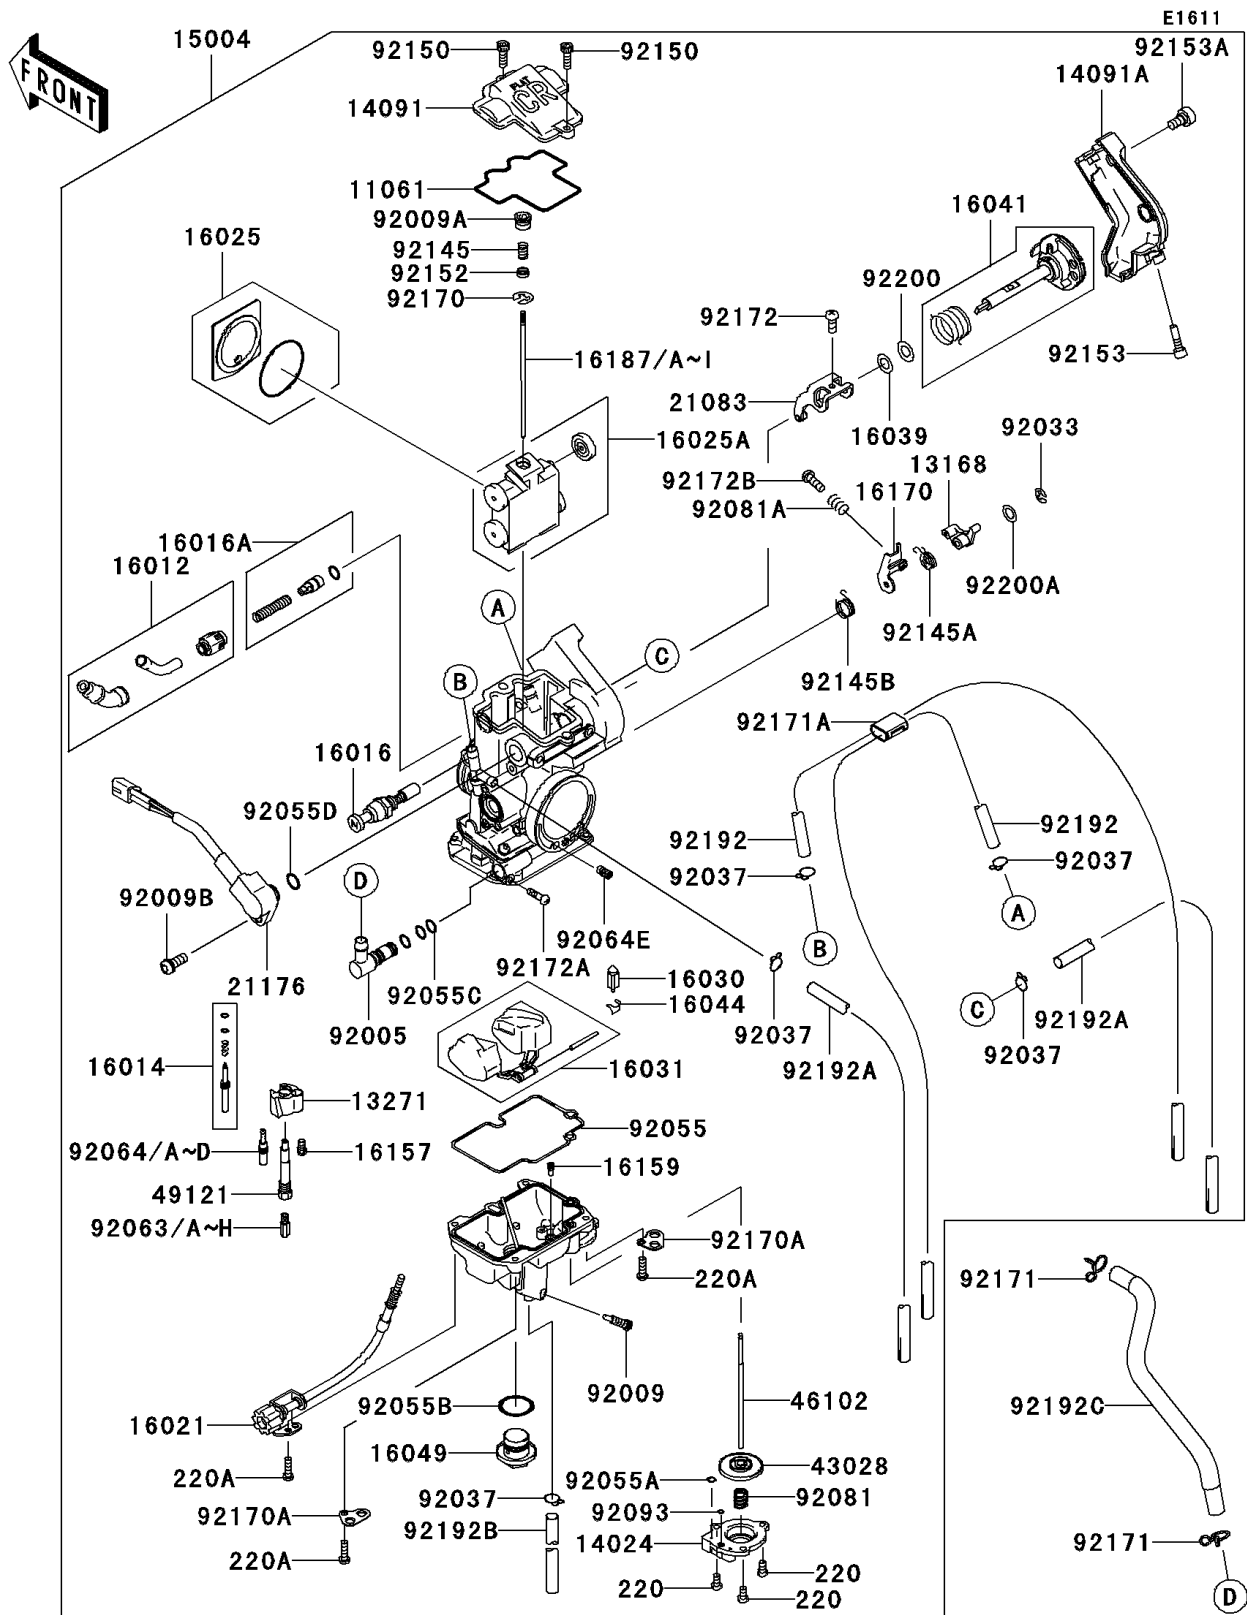

2007 KX250F PARTS DIAGRAM

Carburetor

2007 KX250F PARTS LIST

Carburetor

ITEM NAME	PART NUMBER	QUANTITY
GASKET (Ref # 11061)	11061-0077	1
LEVER (Ref # 13168)	13168-0051	1
PLATE (Ref # 13271)	13271-0241	1
COVER (Ref # 14024)	14024-1971	1
COVER, TOP (Ref # 14091)	14091-0208	1
COVER (Ref # 14091A)	14091-0209	1
CARBURETOR-ASSY, FCR-37 (Ref # 15004)	15004-0010	1
CAP-STARTER PLUNGER (Ref # 16012)	16012-0002	1
SCREW-PILOT AIR (Ref # 16014)	16014-0004	1
PLUNGER (Ref # 16016)	16016-0009	1
PLUNGER (Ref # 16016A)	16016-0017	1
SCREW-THROTTLE STOP (Ref # 16021)	16021-0005	1
VALVE-THROTTLE (Ref # 16025)	16025-0009	1
VALVE-THROTTLE (Ref # 16025A)	16025-0013	1
VALVE-FLOAT (Ref # 16030)	16030-1057	1
FLOAT (Ref # 16031)	16031-1100	1
WASHER (Ref # 16039)	16039-0230	1
SHAFT-CARBURETOR (Ref # 16041)	16041-0004	1
CLAMP, FLOAT VALVE (Ref # 16044)	16044-007	1
COVER-MAIN JET (Ref # 16049)	16049-1051	1
JET-STARTER, #68 (Ref # 16157)	16157-0001	1
JET-POWER, #55 (Ref # 16159)	16159-1054	1
LINK-ASSY (Ref # 16170)	16170-0003	1
NEEDLE-JET, NHJR (Ref # 16187)	16187-0238	1
NEEDLE-JET, NHJS (Ref # 16187A)	16187-0239	1
NEEDLE-JET, NHJT (Ref # 16187B)	16187-0240	1
NEEDLE-JET, NHJU (Ref # 16187C)	16187-0241	1
NEEDLE-JET, NHJV (Ref # 16187D)	16187-0242	1
NEEDLE-JET, NHKR (Ref # 16187E)	16187-0262	1