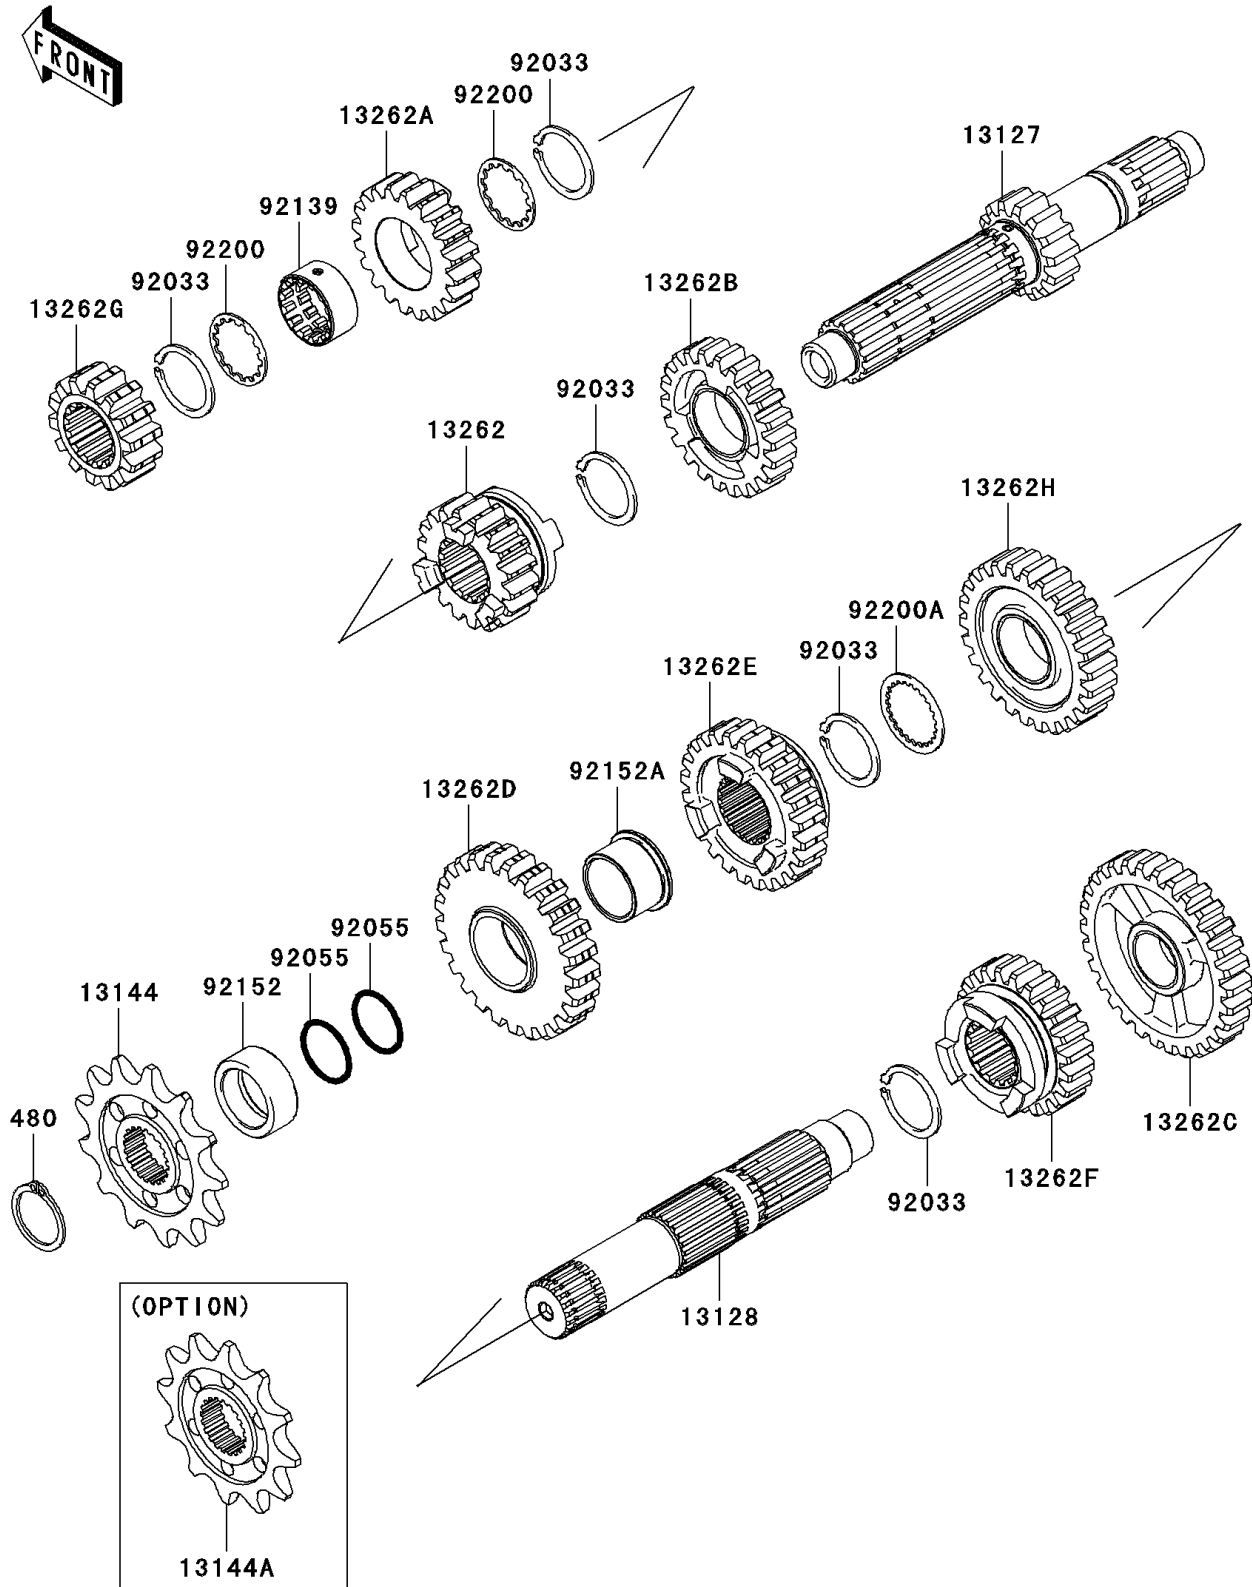

## 2007 KX250F PARTS DIAGRAM

Transmission

E1361

## 2007 KX250F PARTS LIST

Transmission

ITEM NAME	PART NUMBER	QUANTITY
CIRCLIP-TYPE-C,22MM (Ref # 480)	480J2200	1
GEAR,INPUT LOW,14T (Ref # 13127)	13127-0045	1
SHAFT-TRANSMISSION OUTPUT (Ref # 13128)	13128-0032	1
SPROCKET-OUTPUT,13T (Ref # 13144)	13144-0035	1
SPROCKET-OUTPUT,12T (Ref # 13144A)	13144-0036	1
GEAR,INPUT 3RD,18T (Ref # 13262)	13262-0382	1
GEAR,INPUT 4TH,20T (Ref # 13262A)	13262-0383	1
GEAR,INPUT 5TH,22T (Ref # 13262B)	13262-0384	1
GEAR,OUTPUT LOW,30T (Ref # 13262C)	13262-0385	1
GEAR,OUTPUT 2ND,25T (Ref # 13262D)	13262-0386	1
GEAR,OUTPUT 4TH,24T (Ref # 13262E)	13262-0388	1
GEAR,OUTPUT 5TH,23T (Ref # 13262F)	13262-0389	1
GEAR,INPUT 2ND,14T (Ref # 13262G)	13262-0437	1
GEAR,OUTPUT 3RD,26T (Ref # 13262H)	13262-0495	1
RING-SNAP (Ref # 92033)	92033-1270	1
RING-O,19.5X1.5 (Ref # 92055)	92055-055	1
BUSHING (Ref # 92139)	92139-0159	1
COLLAR (Ref # 92152)	92152-0377	1
COLLAR (Ref # 92152A)	92152-0443	1
WASHER,24X28.6X1 (Ref # 92200)	92200-0028	1
WASHER,25X30.1X1 (Ref # 92200A)	92200-0287	1